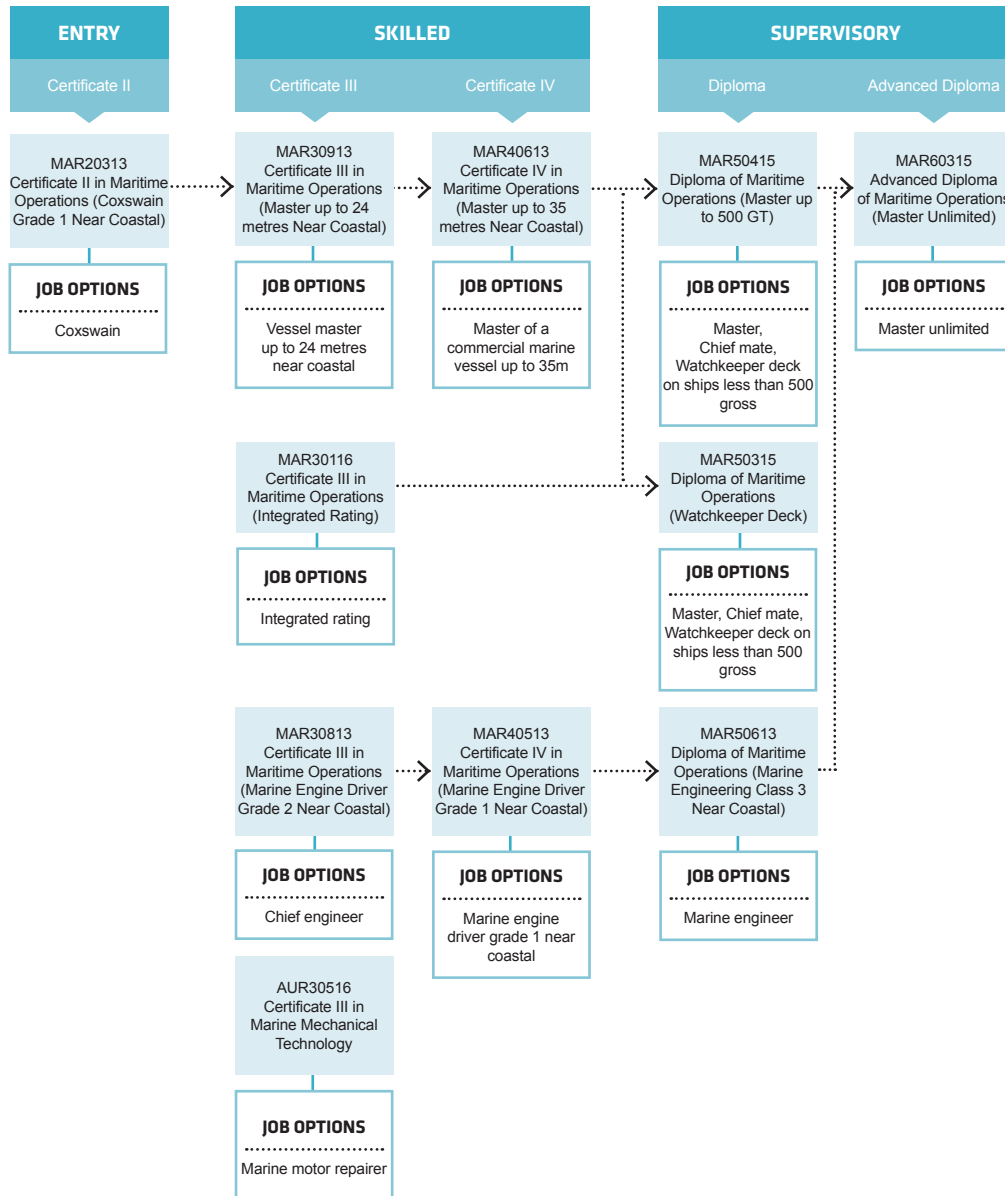

PATHWAYS

AQUACULTURE

PATHWAYS

MARINE TOURISM

PATHWAYS

FISHING

PATHWAYS MARITIME OPERATIONS AND ENGINEERING

1800 001 001

info@smtafe.wa.edu.au

southmetrotafe.wa.edu.au

Follow us...

SMT116-18

South Metropolitan TAFE: RTO code: 52787 TEQSA code PRV14272 CRICOS code: 00020G

PLEASE NOTE: You should consult our website for entrance requirements, as entry is available at multiple levels for most pathways www.southmetrotafe.wa.edu.au The courses listed will run only if there is sufficient demand. New qualifications may be under development and all courses are subject to change. Please check with your nearest campus for the latest information on qualifications and course numbers.