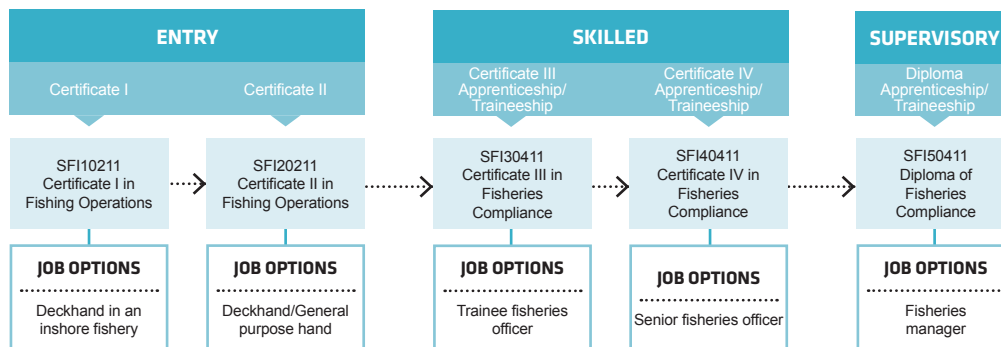

PATHWAYS

AQUACULTURE

PATHWAYS

MARINE TOURISM

PATHWAYS

FISHING

PATHWAYS MARITIME OPERATIONS AND ENGINEERING

1800 001 001

info@smtafe.wa.edu.au

southmetrotafe.wa.edu.au

Follow us...

SMT116-18

South Metropolitan TAFE: RTO code: 52787 TEQSA code PRV14272 CRICOS code: 00020G

PLEASE NOTE: You should consult our website for entrance requirements, as entry is available at multiple levels for most pathways www.southmetrotafe.wa.edu.au The courses listed will run only if there is sufficient demand. New qualifications may be under development and all courses are subject to change. Please check with your nearest campus for the latest information on qualifications and course numbers.