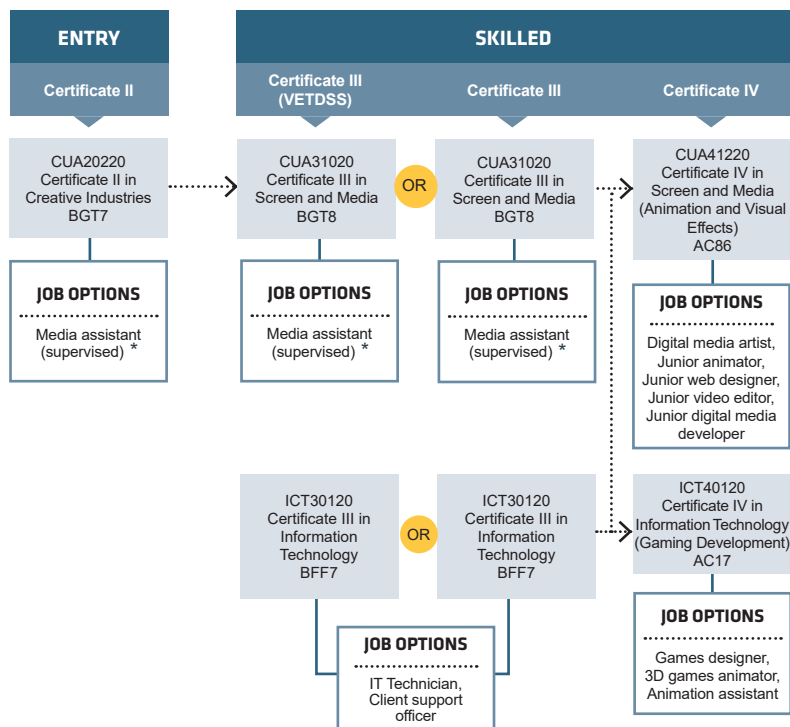

 course search

 how to apply

PROGRAMMING AND WEB DESIGN

GENERAL IT

NETWORKING AND SECURITY

***Please note:**
 This course will transition to a new training package in 2023. This means any students who started in 2023 will transfer during their study to new units developed to meet current and future industry needs.

ANIMATION, GAMING AND VISUAL EFFECTS

* Higher level studies are recommended to increase chances of employability.

1800 001 001 | info@smtafe.wa.edu.au | southmetrotafe.wa.edu.au

Connect with us...

South Metropolitan TAFE RTO: 52787