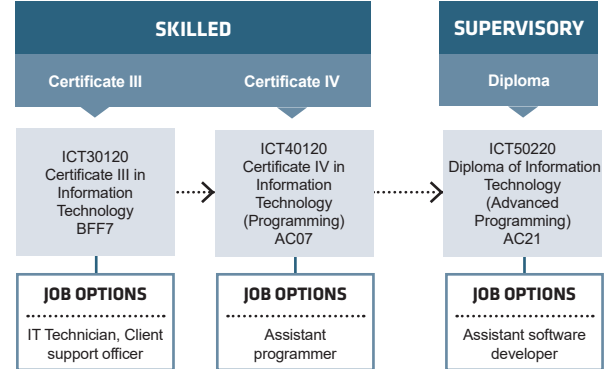

 course search

 how to apply

PROGRAMMING AND WEB DESIGN

GENERAL IT

NETWORKING AND SECURITY

***Please note:**
 This course will transition to a new training package in 2023. This means any students who started in 2023 will transfer during their study to new units developed to meet current and future industry needs.

ANIMATION, GAMING AND VISUAL EFFECTS

* Higher level studies are recommended to increase chances of employability.

1800 001 001 | info@smtafe.wa.edu.au | southmetrotafe.wa.edu.au

Connect with us...

South Metropolitan TAFE RTO: 52787