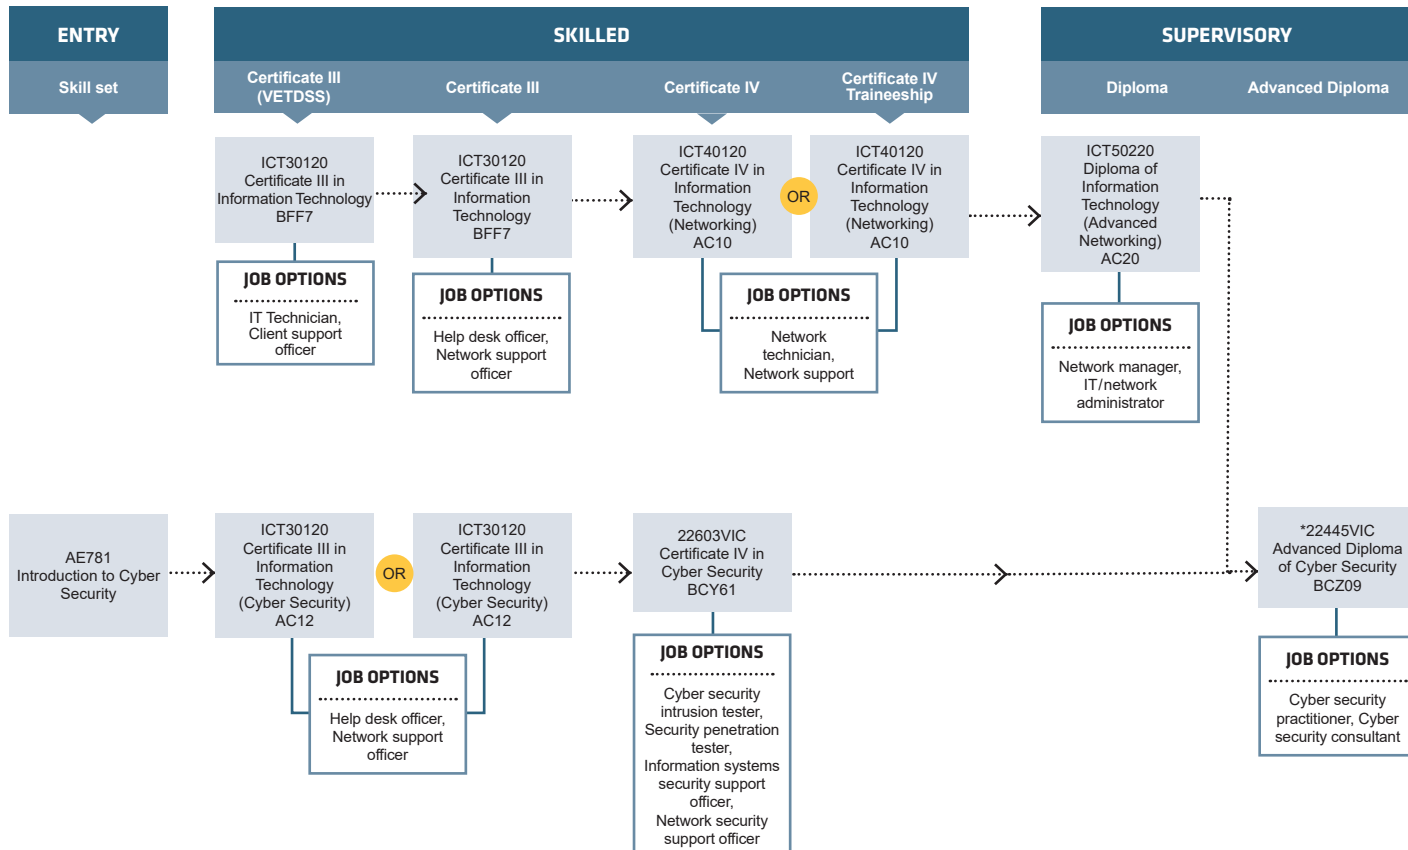

 course search

 how to apply

PROGRAMMING AND WEB DESIGN

GENERAL IT

NETWORKING AND SECURITY

***Please note:**
 This course will transition to a new training package in 2023. This means any students who started in 2023 will transfer during their study to new units developed to meet current and future industry needs.

ANIMATION, GAMING AND VISUAL EFFECTS

* Higher level studies are recommended to increase chances of employability.

1800 001 001 | info@smtafe.wa.edu.au | southmetrotafe.wa.edu.au

Connect with us...

South Metropolitan TAFE RTO: 52787