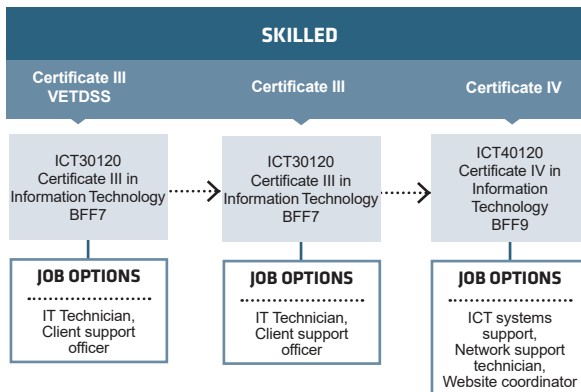

 course search

 how to apply

PROGRAMMING AND WEB DESIGN

GENERAL IT

NETWORKING AND SECURITY

***Please note:**
 This course will transition to a new training package in 2023. This means any students who started in 2023 will transfer during their study to new units developed to meet current and future industry needs.

ANIMATION, GAMING AND VISUAL EFFECTS

* Higher level studies are recommended to increase chances of employability.

1800 001 001 | info@smtafe.wa.edu.au | southmetrotafe.wa.edu.au

Connect with us...

South Metropolitan TAFE RTO: 52787