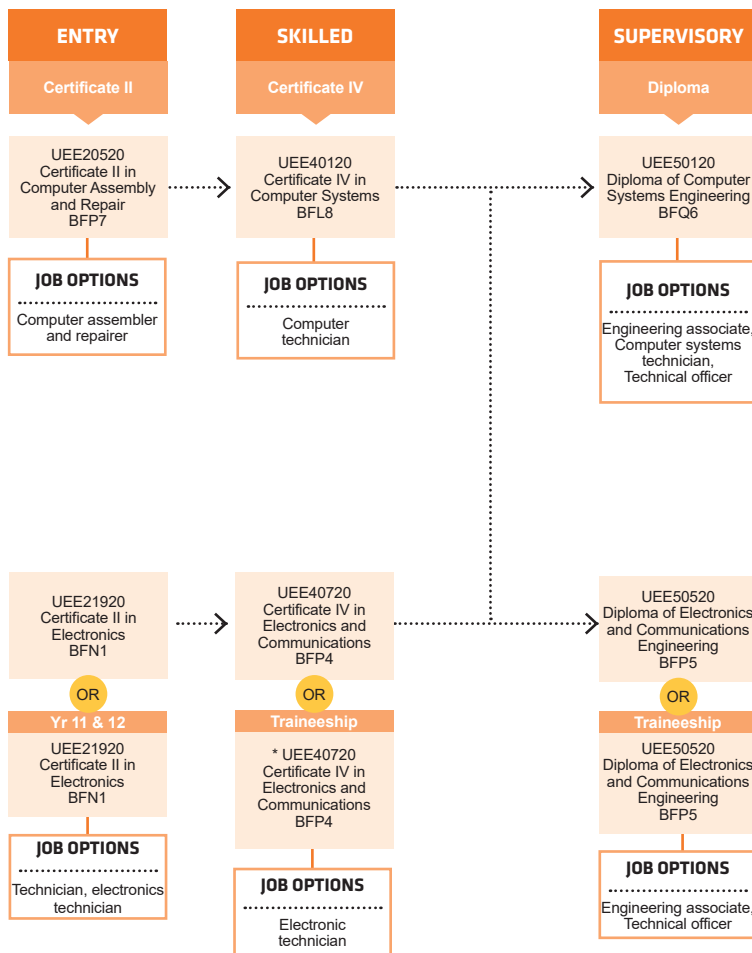

ELECTRONICS

1800 001 001 | info@smtafe.wa.edu.au | southmetrotafe.wa.edu.au

Connect with us...

South Metropolitan TAFE RTO: 52787

Visit your nearest TAFE Jobs and Skills Centre at Armadale, Fremantle, Mandurah, Rockingham or Thornlie campuses for advice and information on careers, training and employment. Services are free and accessible to all members of the community.

Ph: 13 64 64 Find out more about Jobs and Skills Centres at www.jobsandskills.wa.gov.au

Connect with us...