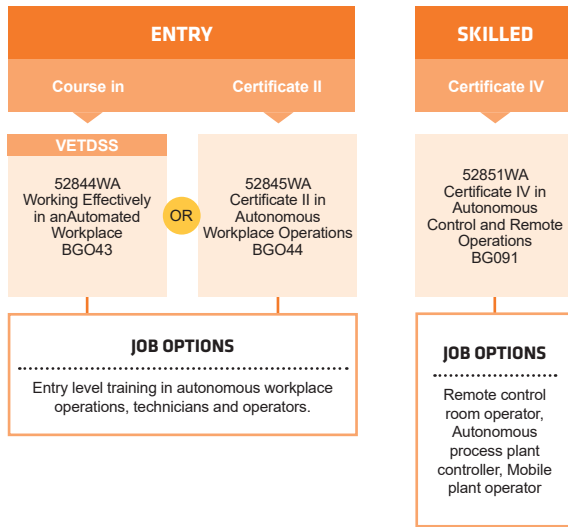

AUTOMATION