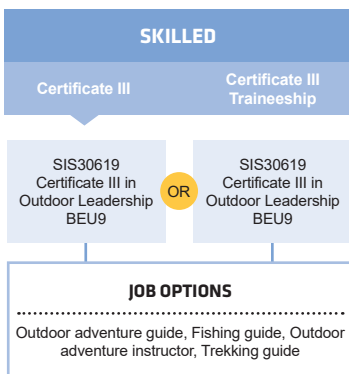

OUTDOOR RECREATION

PLEASE NOTE:
COMPLETING THIS CERTIFICATE CAN GIVE YOU
OPTIONS FOR A TOURISM PATHWAY

1800 001 001 | info@smtafe.wa.edu.au | southmetrotafe.wa.edu.au

Connect with us...

South Metropolitan TAFE RTO: 52787

Visit your nearest TAFE Jobs and Skills Centre at Armadale, Fremantle, Mandurah, Rockingham or Thornlie campuses for advice and information on careers, training and employment. Services are free and accessible to all members of the community.

Ph: 13 64 64 Find out more about Jobs and Skills Centres at www.jobsandskills.wa.gov.au

Connect with us...