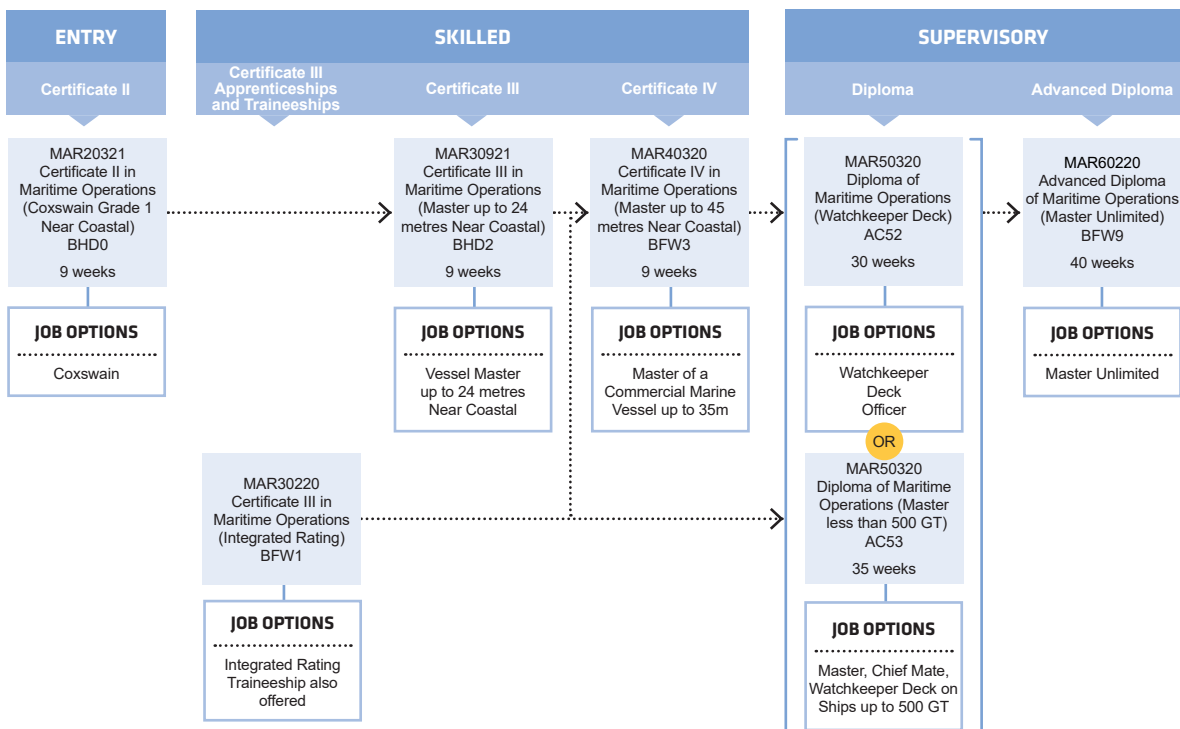

## PILOT STUDIES

## CABIN CREW AND GROUND OPERATIONS

## AIRCRAFT MAINTENANCE

\*Please note:

These courses will transition to a new training package in 2023. This means that any students who started in 2023 will transfer during their study to new units developed to meet current and future industry needs.

## MARITIME OPERATIONS - MASTER AND DECK

Please visit the Australian Maritime Safety Authority (AMSA) website for details regarding required sea service and additional requirements: <https://www.amsa.gov.au/qualifications-training>