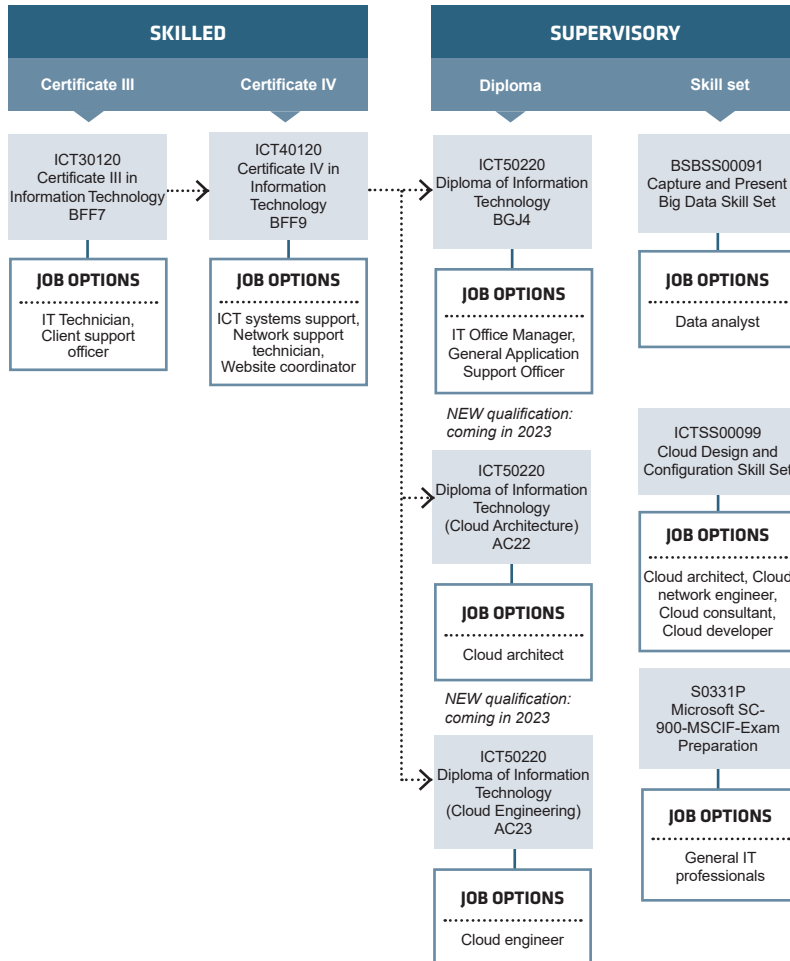

PATHWAYS GENERAL IT