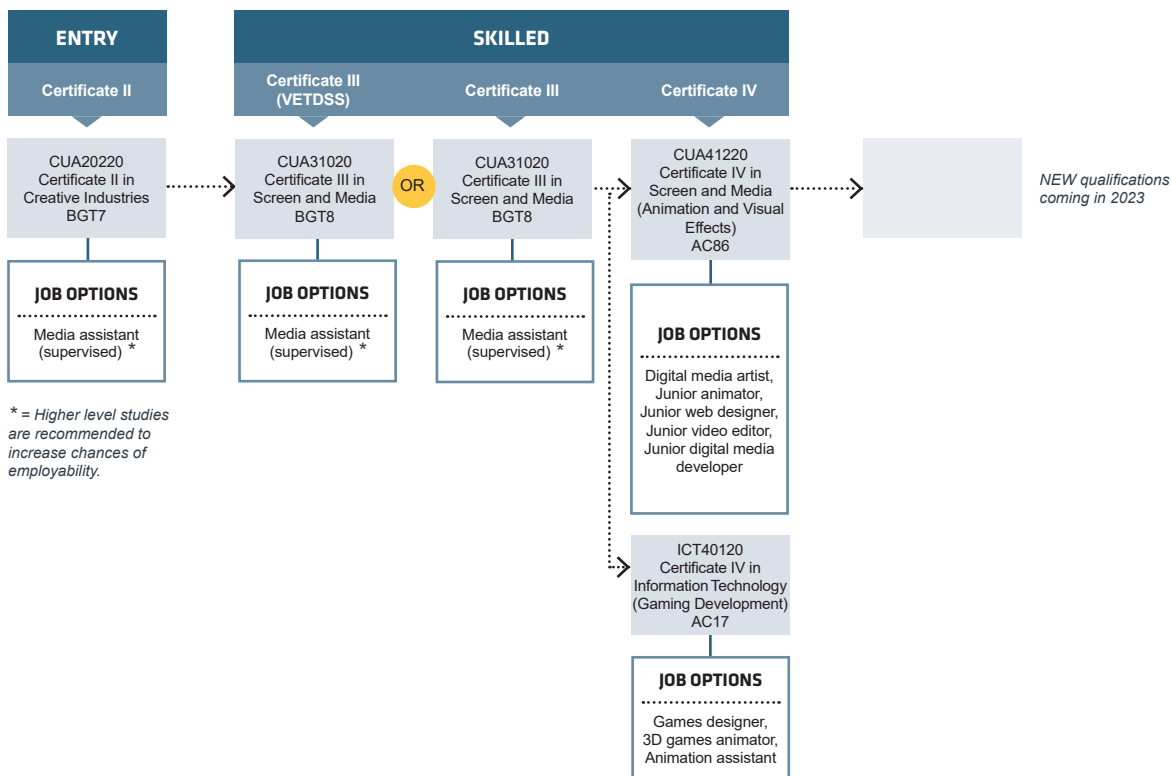

PATHWAYS

ANIMATION, GAMING AND VISUAL EFFECTS

1800 001 001 | info@smtafe.wa.edu.au | southmetrotafe.wa.edu.au

Connect with us...

South Metropolitan TAFE RTO: 52787

Visit your nearest TAFE Jobs and Skills Centre at Mandurah, Rockingham or Thornlie campuses for advice and information on careers, training and employment. Services are free and accessible to all members of the community.

Ph: 13 64 64 Find out more about Jobs and Skills Centres at www.jobsandskills.wa.gov.au

Connect with us...