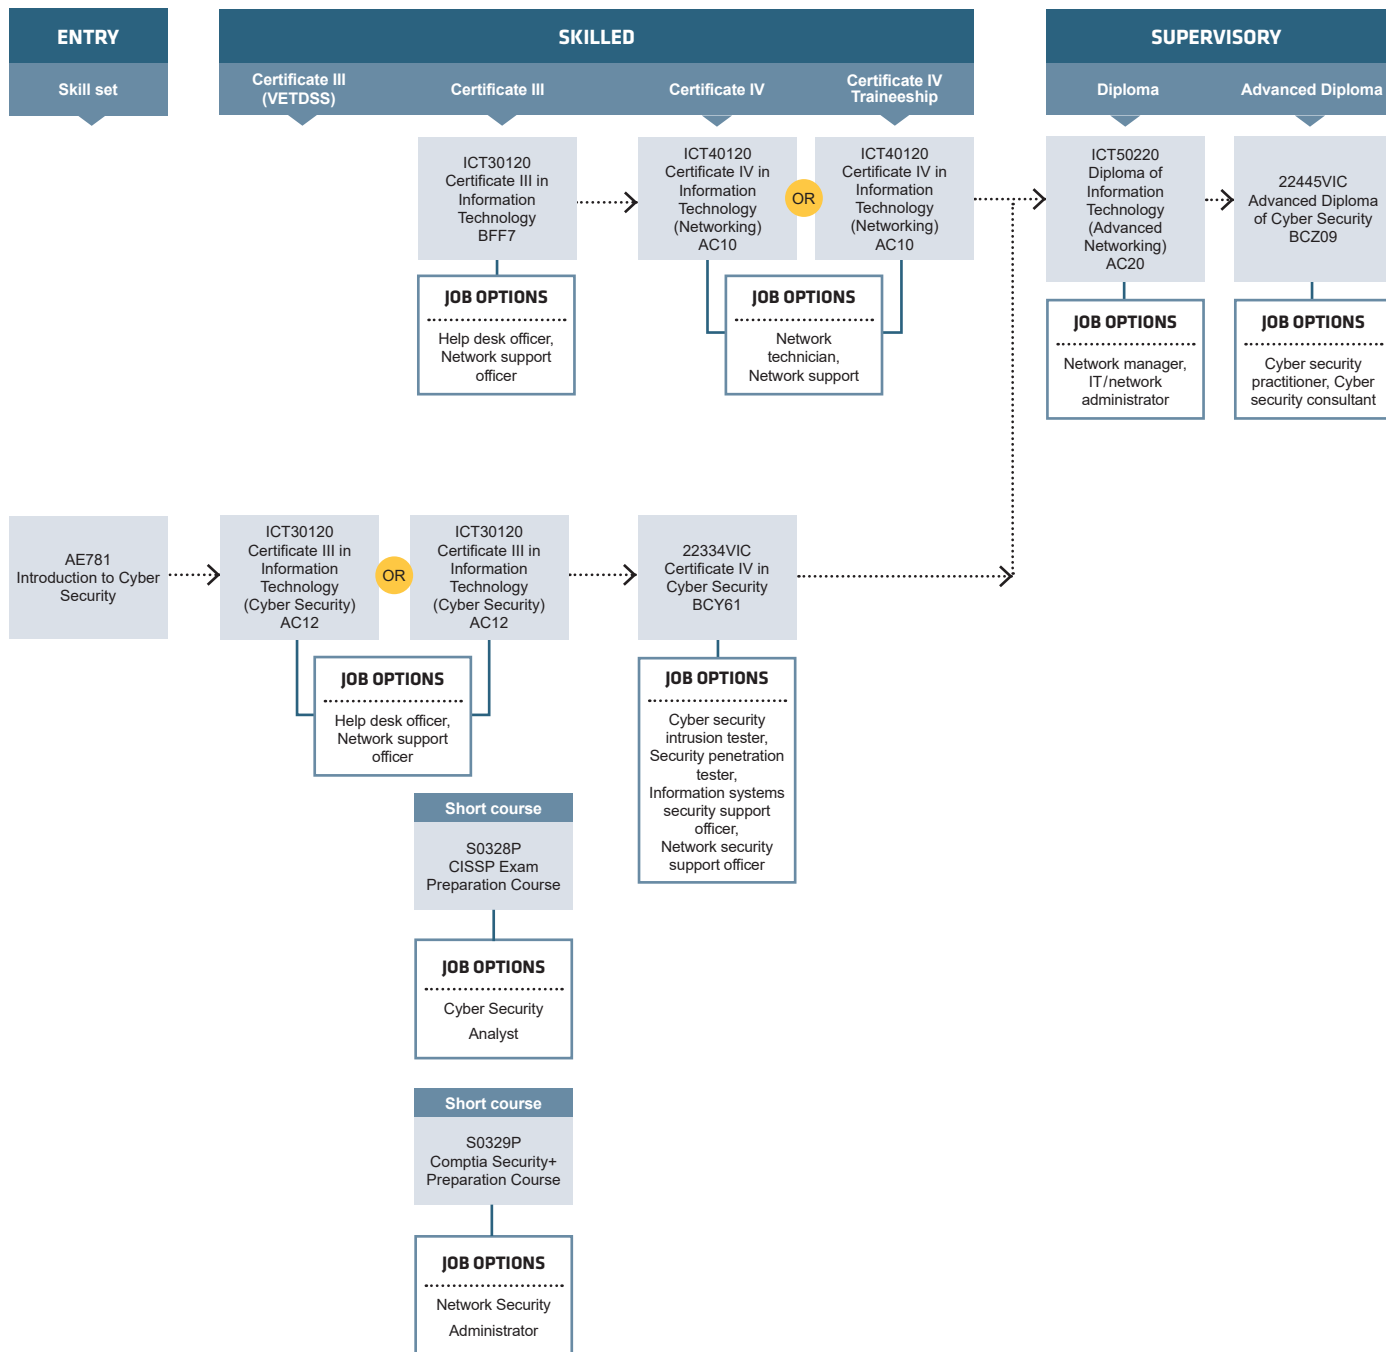

course search

apply and enrol

PATHWAYS PROGRAMMING AND WEB DESIGN

PATHWAYS GENERAL IT

PATHWAYS

NETWORKING AND SECURITY

1800 001 001 | info@smtafe.wa.edu.au | southmetrotafe.wa.edu.au

Connect with us...

South Metropolitan TAFE RTO: 52787

Visit your nearest TAFE Jobs and Skills Centre at Mandurah, Rockingham or Thornlie campuses for advice and information on careers, training and employment. Services are free and accessible to all members of the community.

Connect with us...

South Metropolitan TAFE RTO: 52787

Visit your nearest TAFE Jobs and Skills Centre at Mandurah, Rockingham or Thornlie campuses for advice and information on careers, training and employment. Services are free and accessible to all members of the community.