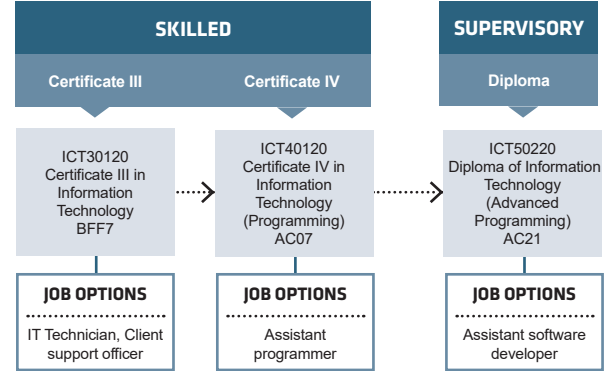

course search

apply and enrol

PATHWAYS PROGRAMMING AND WEB DESIGN

PATHWAYS GENERAL IT

PATHWAYS

NETWORKING AND SECURITY

1800 001 001 | info@smtafe.wa.edu.au | southmetrotafe.wa.edu.au

Connect with us...