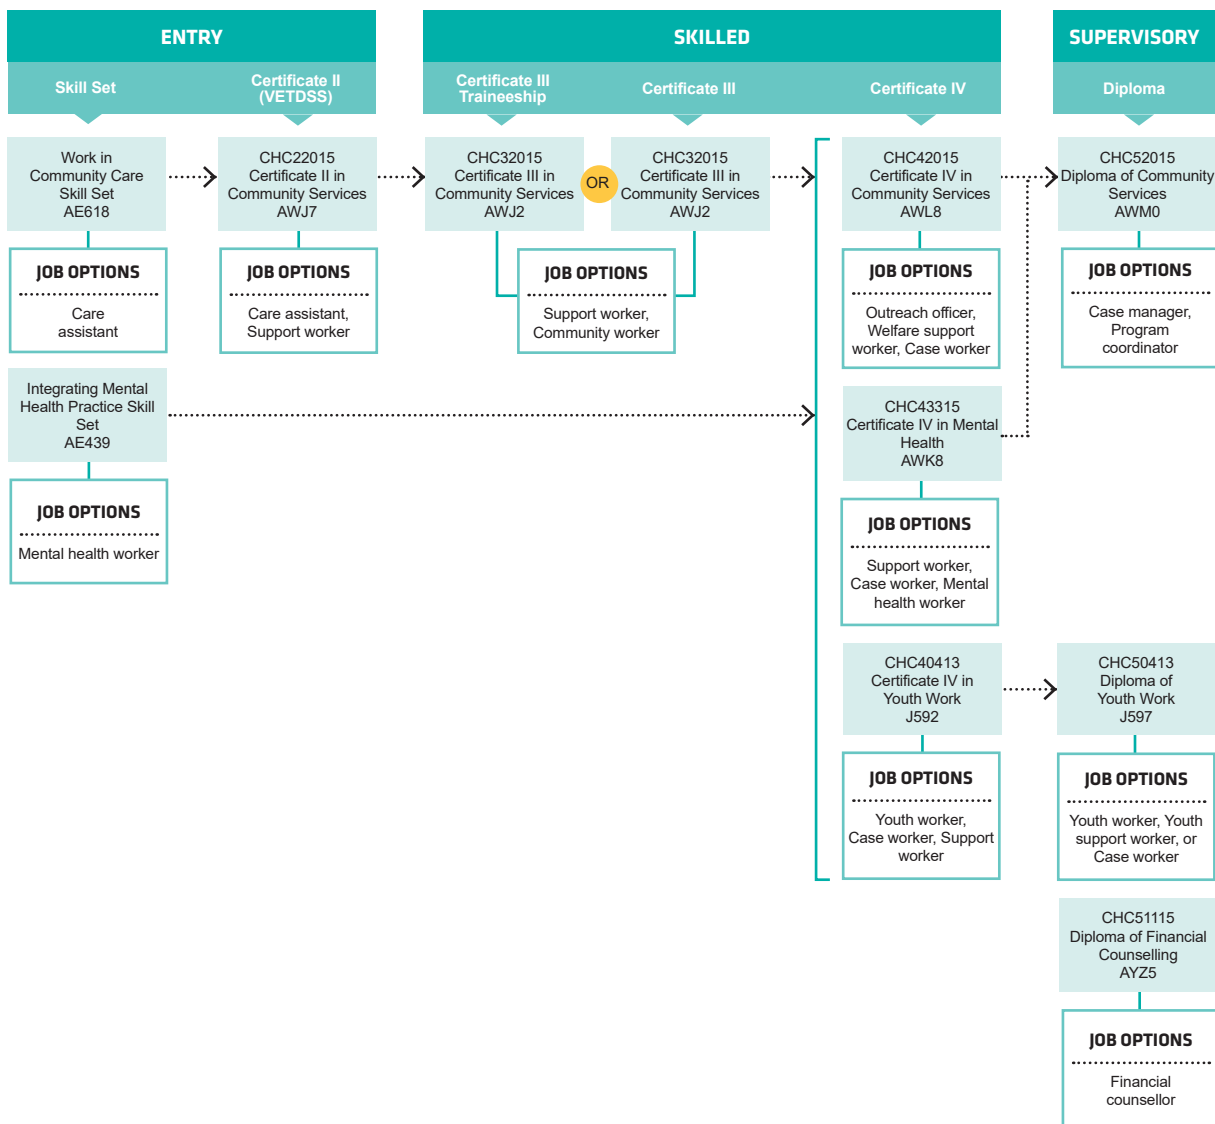

PATHWAYS

COMMUNITY SERVICES

1800 001 001 | info@smtafe.wa.edu.au | southmetrotafe.wa.edu.au

Connect with us... [Social media icons]

South Metropolitan TAFE RTO: 52787

Visit your nearest TAFE Jobs and Skills Centre at Mandurah, Rockingham or Thornlie campuses for advice and information on careers, training and employment. Services are free and accessible to all members of the community.

Ph: 13 64 64 Find out more about Jobs and Skills Centres at www.jobsandskills.wa.gov.au

Connect with us... [Social media icons]