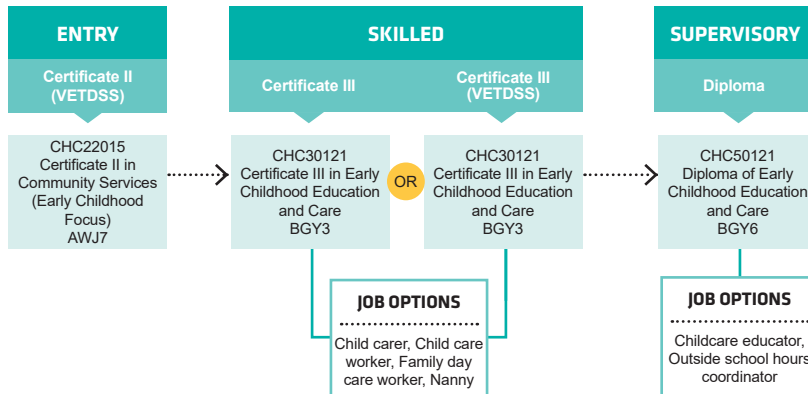

course search

apply and enrol

PATHWAYS EDUCATION SUPPORT

PATHWAYS CHILDREN'S SERVICES

PATHWAYS

COMMUNITY SERVICES

1800 001 001 | info@smtafe.wa.edu.au | southmetrotafe.wa.edu.au

Connect with us... [Social media icons]