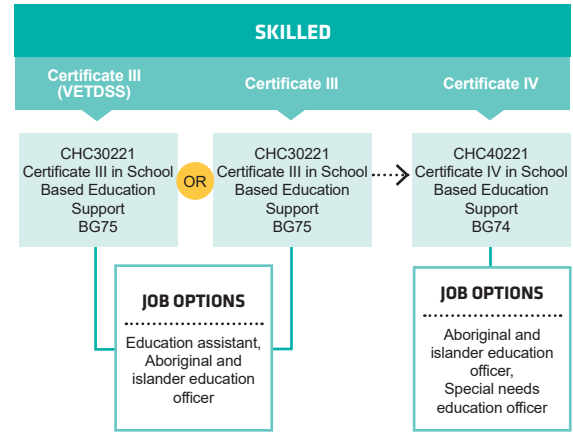

course search

apply and enrol

PATHWAYS EDUCATION SUPPORT

PATHWAYS CHILDREN'S SERVICES

PATHWAYS

COMMUNITY SERVICES

1800 001 001 | info@smtafe.wa.edu.au | southmetrotafe.wa.edu.au

Connect with us... [Social media icons]