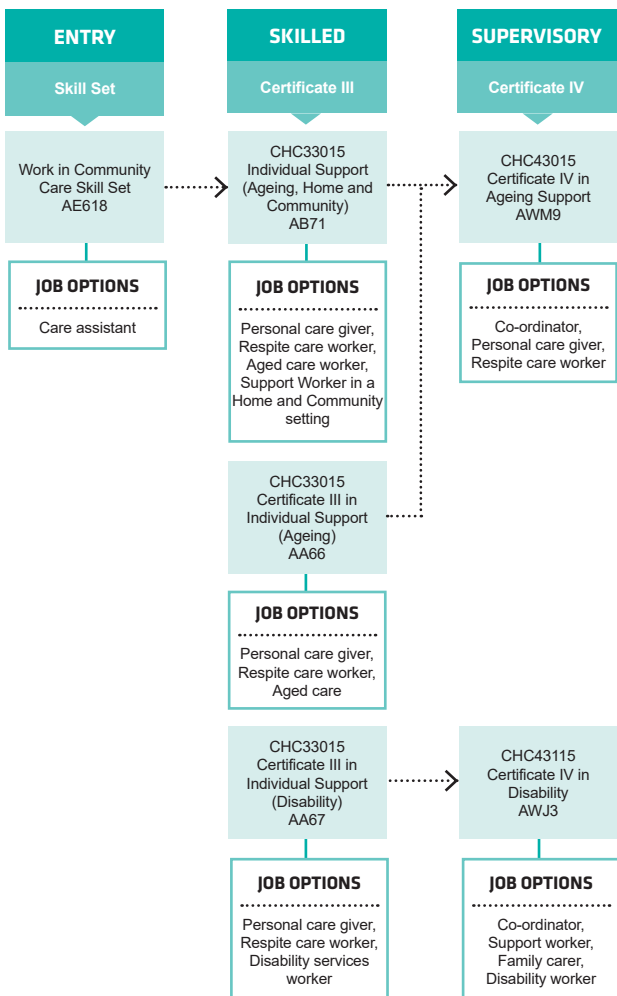

PATHWAYS

AGED CARE AND DISABILITY