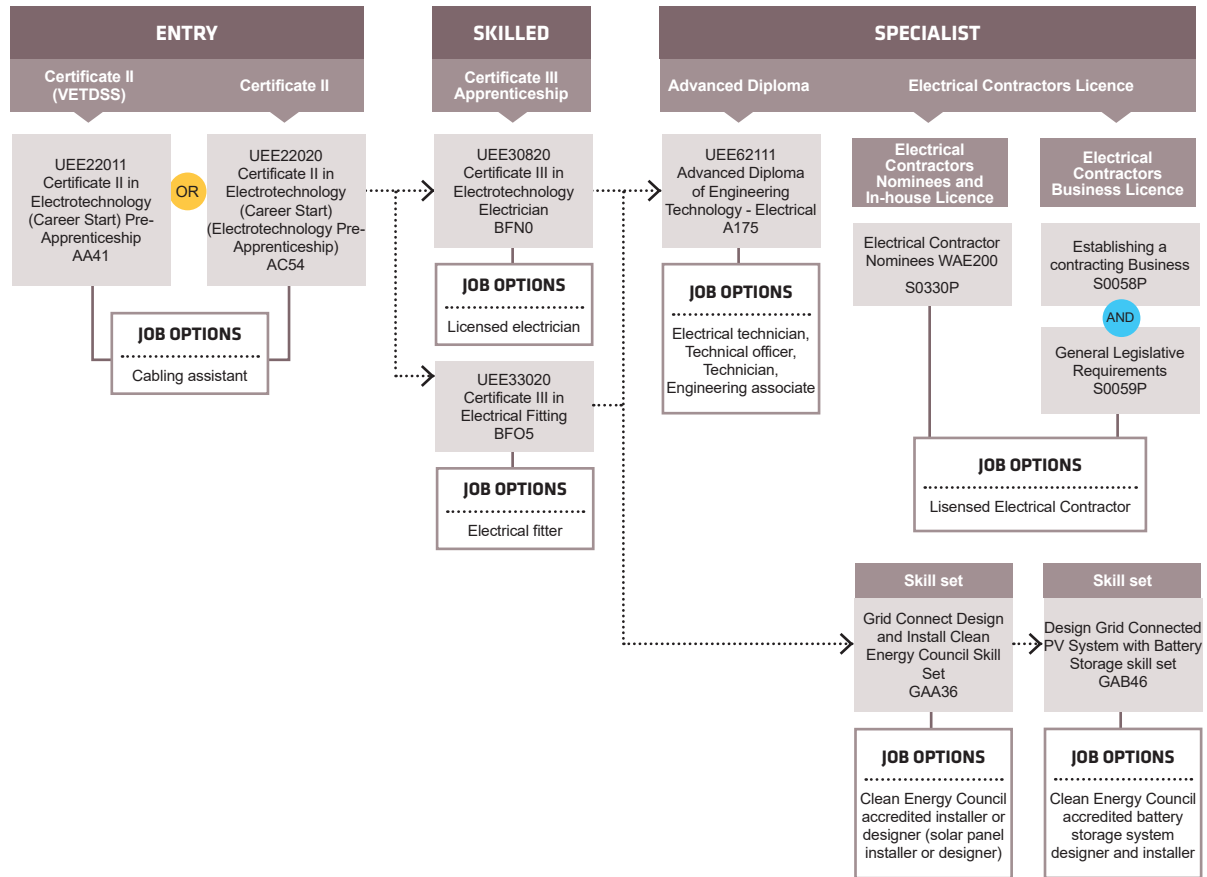

PATHWAYS ELECTRICAL

1800 001 001 | info@smtafe.wa.edu.au | southmetrotafe.wa.edu.au

Connect with us...

South Metropolitan TAFE RTO: 52787

Visit your nearest TAFE Jobs and Skills Centre at Mandurah, Rockingham or Thornlie campuses for advice and information on careers, training and employment. Services are free and accessible to all members of the community.

Ph: 13 64 64 Find out more about Jobs and Skills Centres at www.jobsandskills.wa.gov.au

Connect with us...