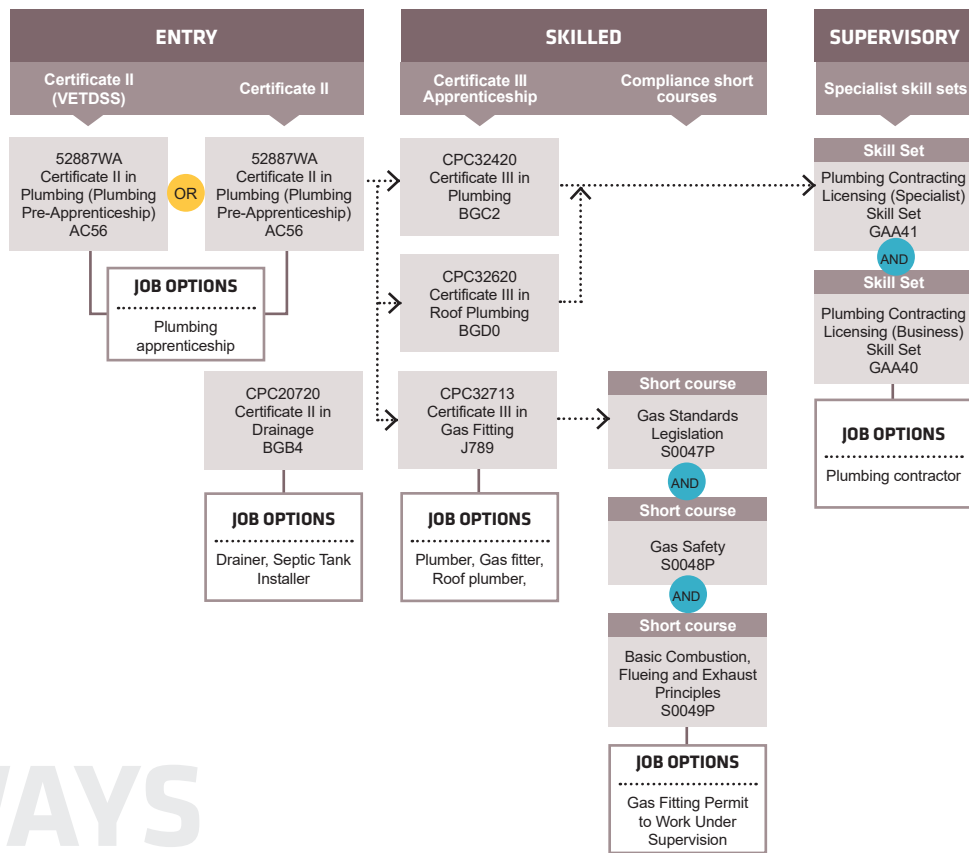

PATHWAYS

PLUMBING AND GAS

PATHWAYS

LOCKSMITHING