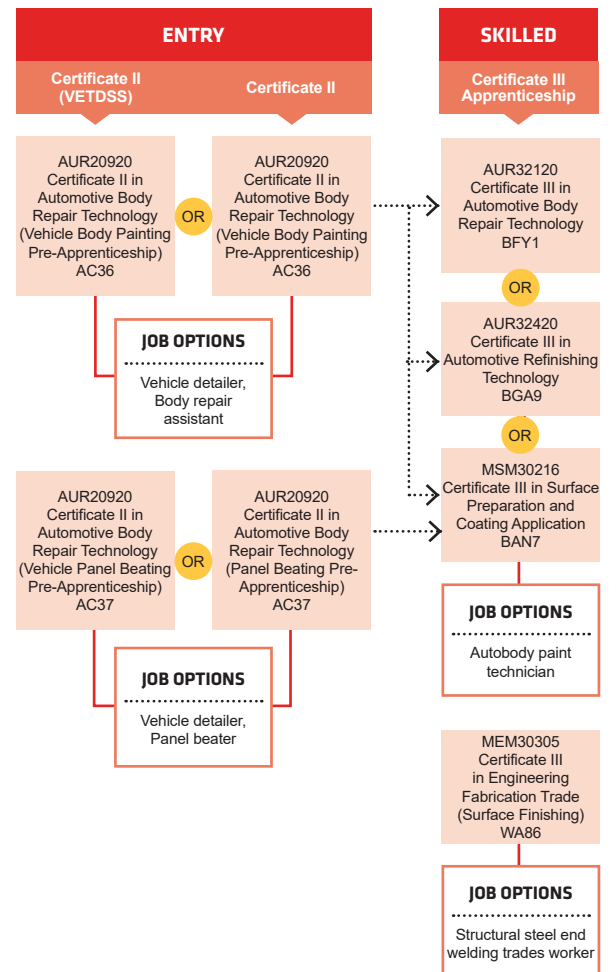

course search

apply and enrol

PATHWAYS VEHICLE SERVICING

PATHWAYS AUTOMOTIVE BODY REPAIR

PATHWAYS

AUTOMOTIVE MANUFACTURING

PATHWAYS

HEAVY AUTOMOTIVE PLANT

PATHWAYS

AUTO ELECTRICAL

1800 001 001

info@smtafe.wa.edu.au

southmetrotafe.wa.edu.au

Connect with us...

South Metropolitan TAFE RTO: 52787

Visit your nearest TAFE Jobs and Skills Centre at Mandurah, Rockingham or Thornlie campuses for advice and information on careers, training and employment. Services are free and accessible to all members of the community.