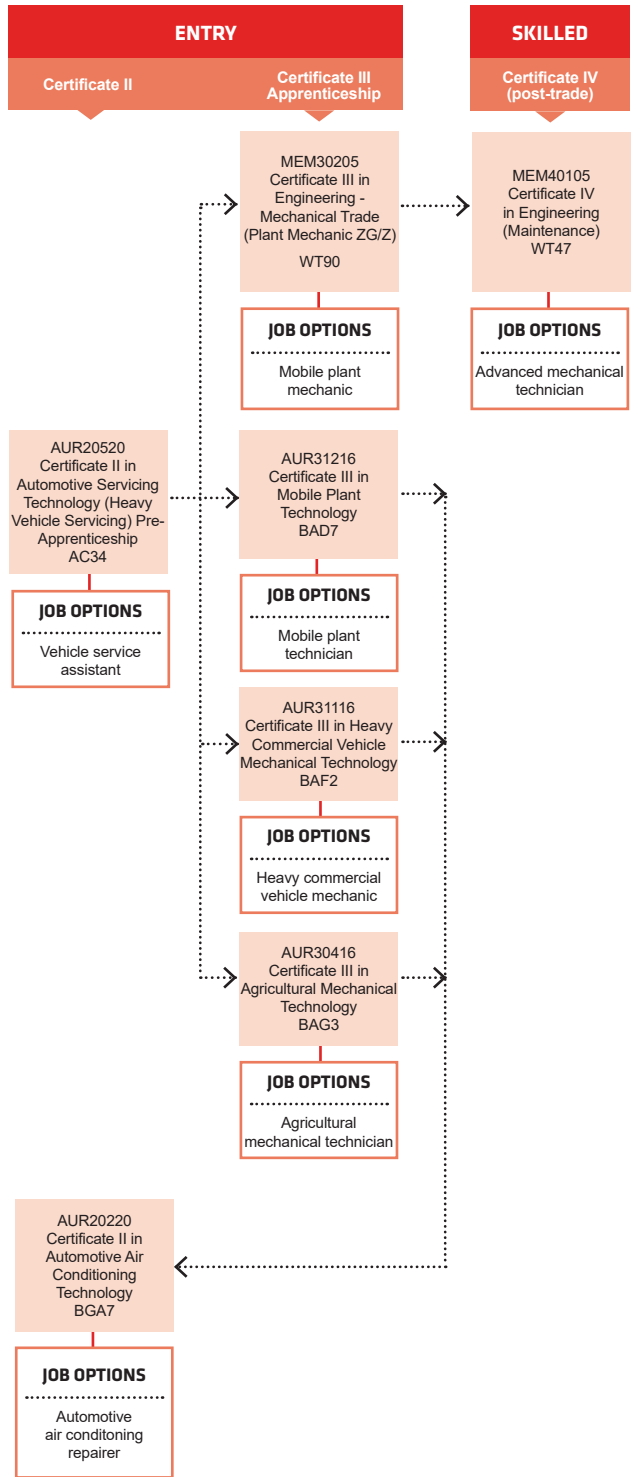

course search

apply and enrol

PATHWAYS VEHICLE SERVICING

PATHWAYS AUTOMOTIVE BODY REPAIR

PATHWAYS

AUTOMOTIVE MANUFACTURING

PATHWAYS

HEAVY AUTOMOTIVE PLANT

PATHWAYS

AUTO ELECTRICAL

1800 001 001

info@smtafe.wa.edu.au

southmetrotafe.wa.edu.au

Connect with us...

South Metropolitan TAFE RTO: 52787

Visit your nearest TAFE Jobs and Skills Centre at Mandurah, Rockingham or Thornlie campuses for advice and information on careers, training and employment. Services are free and accessible to all members of the community.