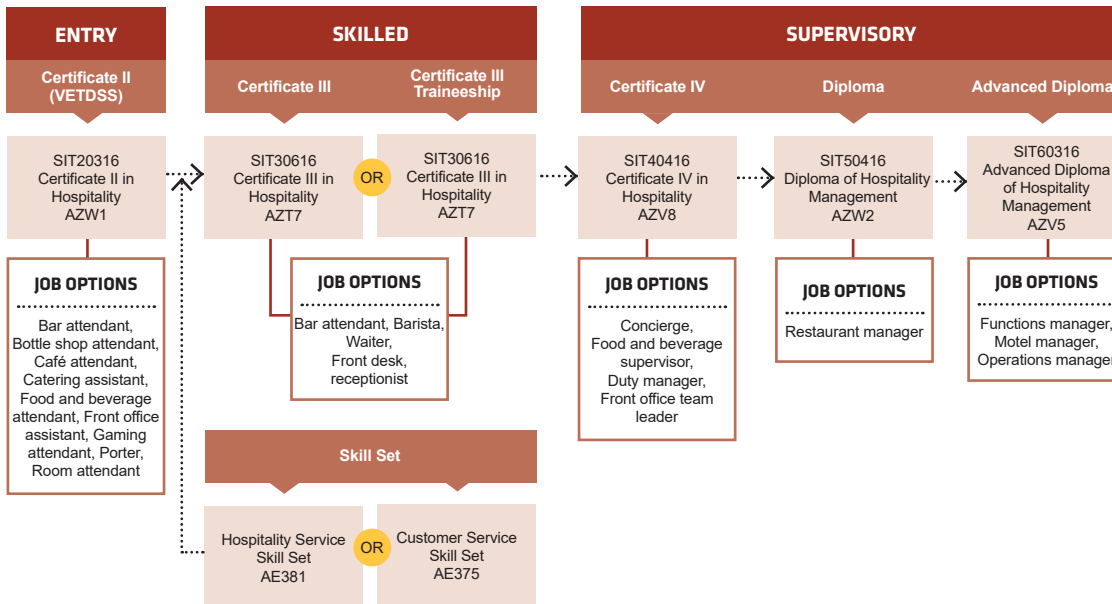

course search

apply and enrol

PATHWAYS BAKING

PATHWAYS HOSPITALITY

PATHWAYS

COOKERY

PATHWAYS

MEAT

Ph: 13 64 64 Find out more about Jobs and Skills Centres at www.jobsandskills.wa.gov.au

Connect with us...

PATHWAYS

EVENTS

PATHWAYS

TOURISM

Please note: Outdoor Recreation qualifications are an additional pathway to tourism careers. Visit the Aerospace, Maritime and Logistics pathways to see SM TAFE's Outdoor Recreation courses.