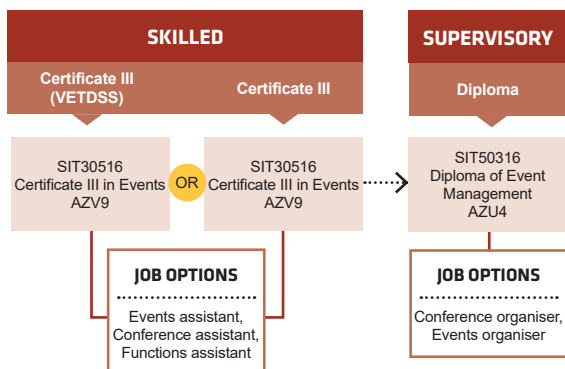

Ph: 13 64 64 Find out more about Jobs and Skills Centres at www.jobsandskills.wa.gov.au

Connect with us...

PATHWAYS

EVENTS

PATHWAYS

TOURISM

Please note: Outdoor Recreation qualifications are an additional pathway to tourism careers. Visit the Aerospace, Maritime and Logistics pathways to see SM TAFE's Outdoor Recreation courses.