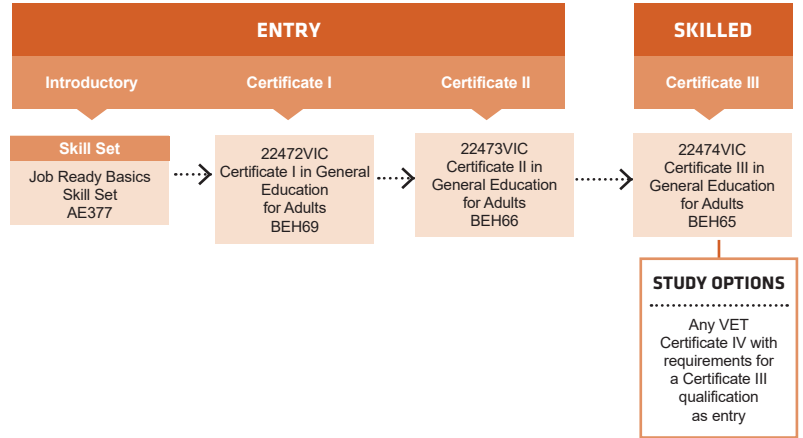

course search

apply and enrol

PATHWAYS GENERAL EDUCATION

PATHWAYS LEADERSHIP

PATHWAYS

MIGRANT ENGLISH

1800 001 001 | info@smtafe.wa.edu.au | southmetrotafe.wa.edu.au

Connect with us...