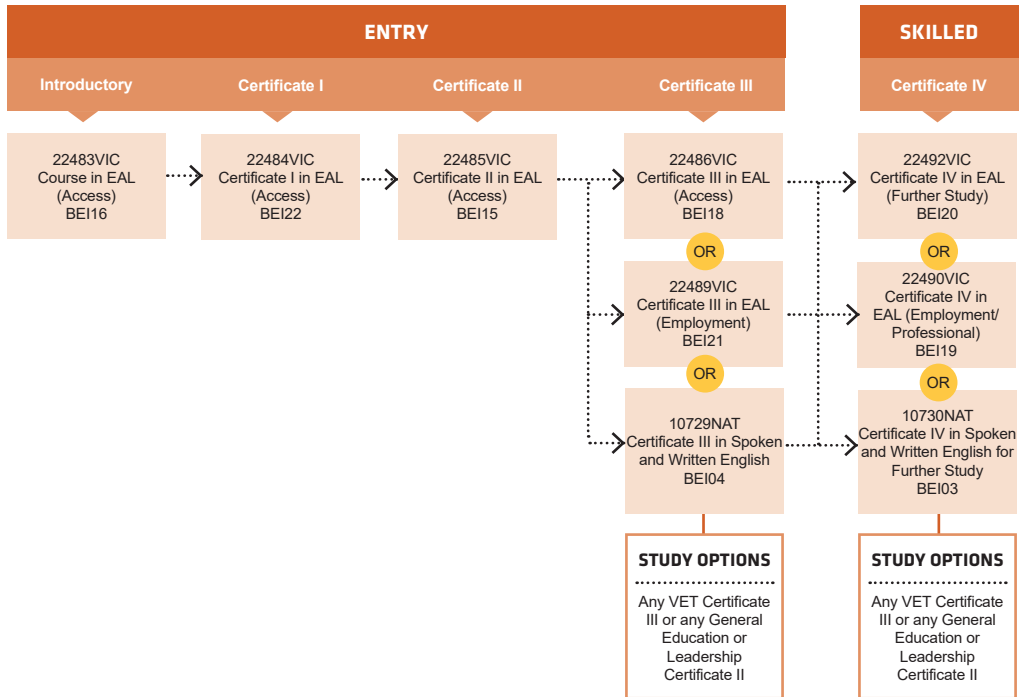

course search

apply and enrol

PATHWAYS GENERAL EDUCATION

PATHWAYS LEADERSHIP

PATHWAYS

MIGRANT ENGLISH

1800 001 001 | info@smtafe.wa.edu.au | southmetrotafe.wa.edu.au

Connect with us...