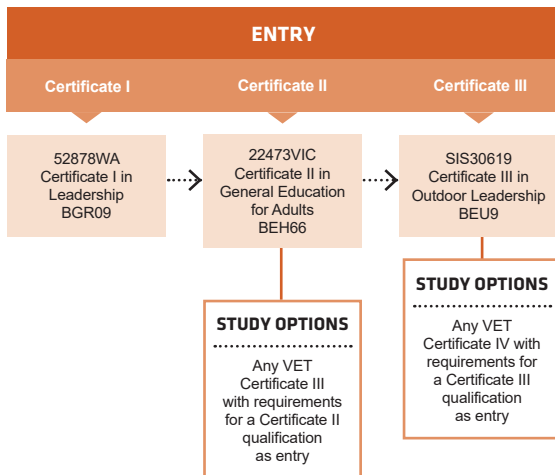

course search

apply and enrol

PATHWAYS GENERAL EDUCATION

PATHWAYS LEADERSHIP

PATHWAYS

MIGRANT ENGLISH

1800 001 001 | info@smtafe.wa.edu.au | southmetrotafe.wa.edu.au

Connect with us...