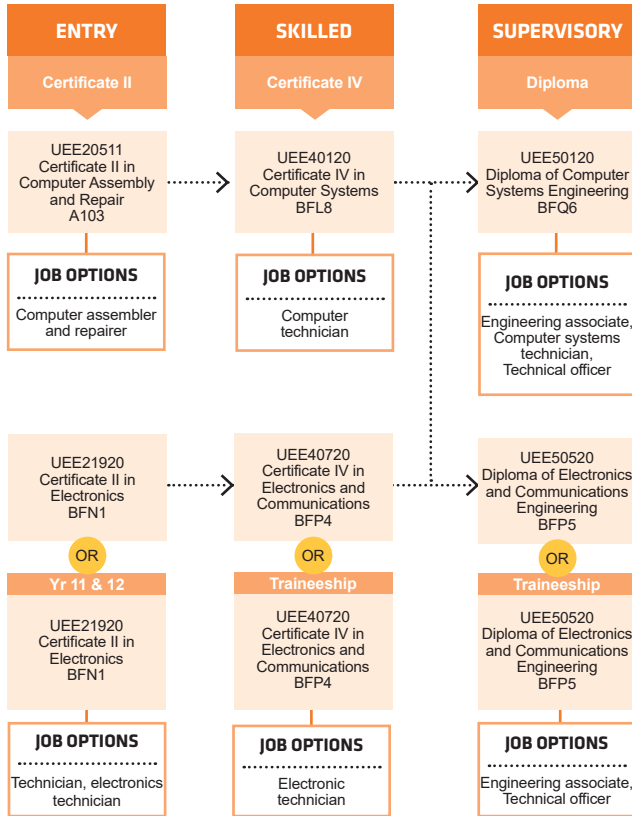

PATHWAYS

ELECTRONICS

1800 001 001

info@smtafe.wa.edu.au

southmetrotafe.wa.edu.au

Connect with us...

South Metropolitan TAFE RTO: 52787

Visit your nearest TAFE Jobs and Skills Centre at Mandurah, Rockingham or Thornlie campuses for advice and information on careers, training and employment. Services are free and accessible to all members of the community.

Ph: 13 64 64 Find out more about Jobs and Skills Centres at www.jobsandskills.wa.gov.au

Connect with us...