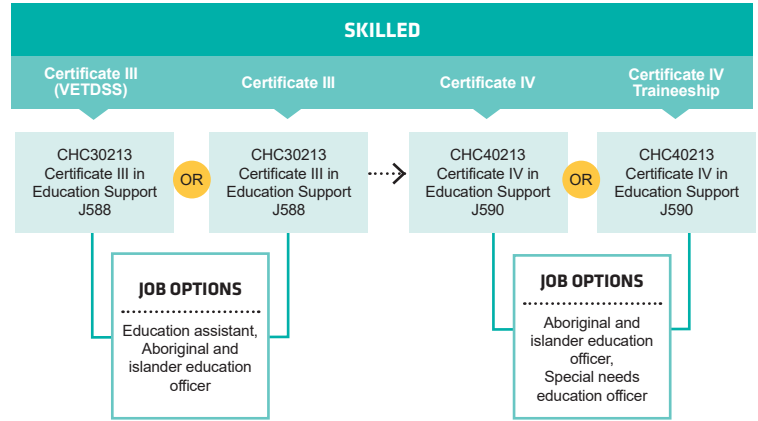

course search

apply and enrol

PATHWAYS EDUCATION SUPPORT

PATHWAYS CHILDREN'S SERVICES

PATHWAYS

COMMUNITY SERVICES

1800 001 001 | info@smtafe.wa.edu.au | southmetrotafe.wa.edu.au

Connect with us...