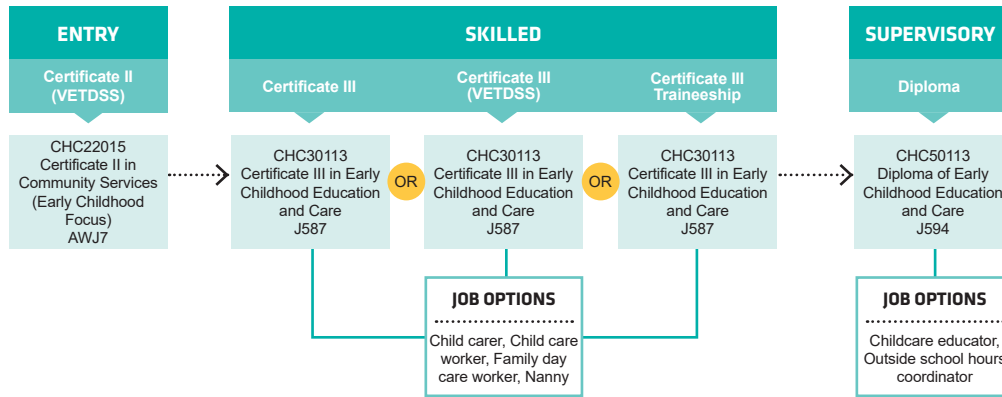

course search

apply and enrol

PATHWAYS EDUCATION SUPPORT

PATHWAYS CHILDREN'S SERVICES

PATHWAYS

COMMUNITY SERVICES

1800 001 001 | info@smtafe.wa.edu.au | southmetrotafe.wa.edu.au

Connect with us...