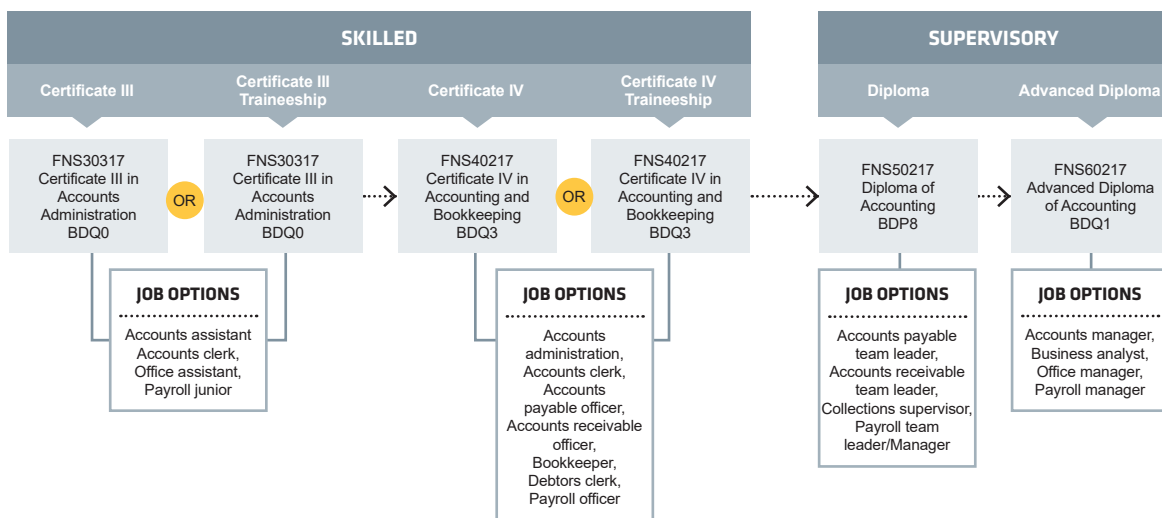

PATHWAYS

FINANCIAL SERVICES

1800 001 001 | info@smtafe.wa.edu.au | southmetrotafe.wa.edu.au

Connect with us...

South Metropolitan TAFE RTO: 52787

Visit your nearest TAFE Jobs and Skills Centre at Mandurah, Rockingham or Thornlie campuses for advice and information on careers, training and employment. Services are free and accessible to all members of the community.

Ph: 13 64 64 Find out more about Jobs and Skills Centres at www.jobsandskills.wa.gov.au

Connect with us...