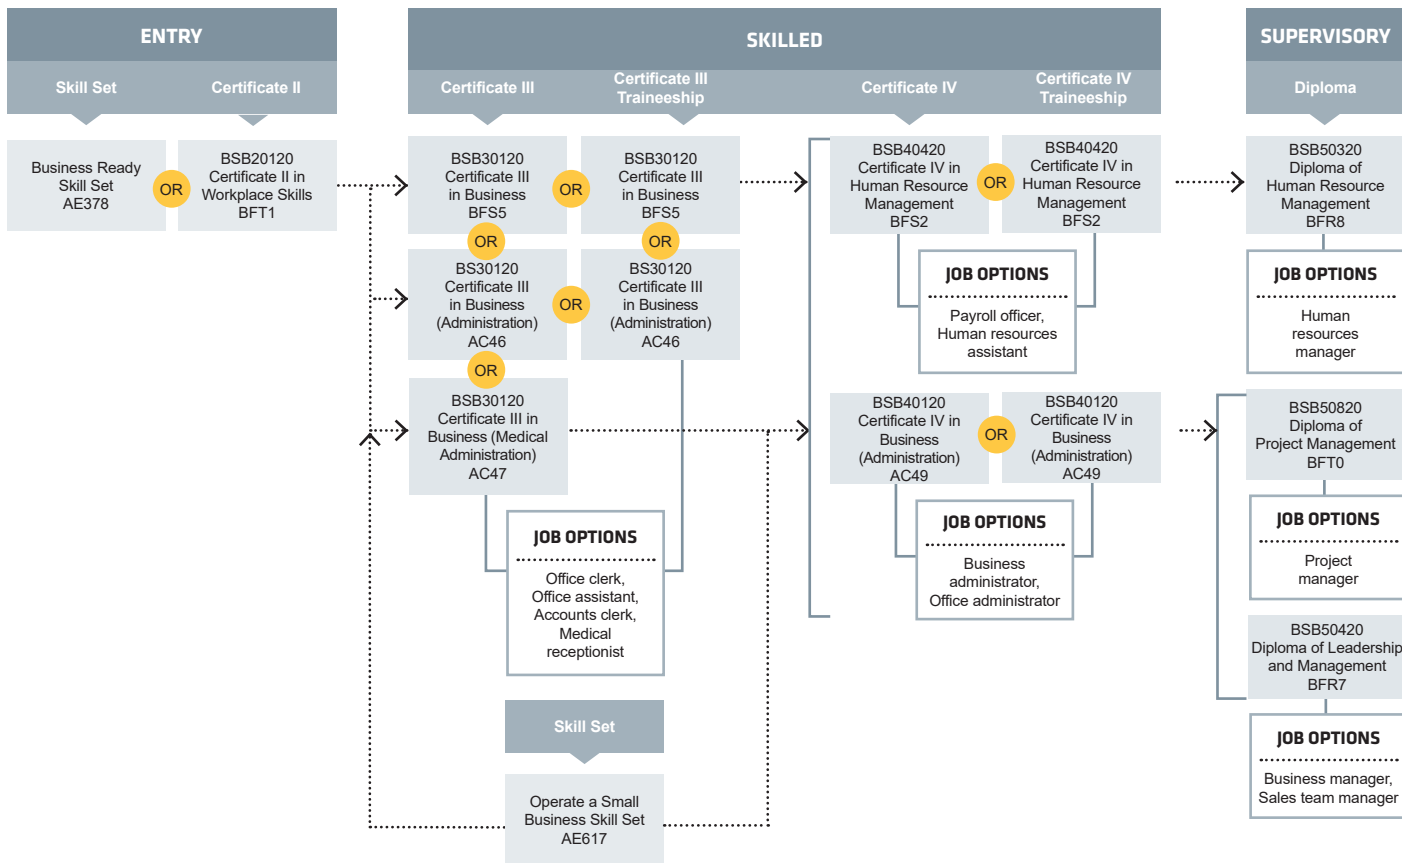

course search

apply and enrol

PATHWAYS BUSINESS

NOTE:

Completion of Skill Set AE378 can enter any Certificate III qualification.

Completion of any Certificate III or AE617 can enter any Certificate IV qualification.

PATHWAYS MANAGEMENT

NOTE:
 Completion of Skill Set AE378 can enter any Certificate III qualification.
 Completion of any Certificate III or AE617 can enter any Certificate IV qualification.

1800 001 001 | info@smtafe.wa.edu.au | southmetrotafe.wa.edu.au