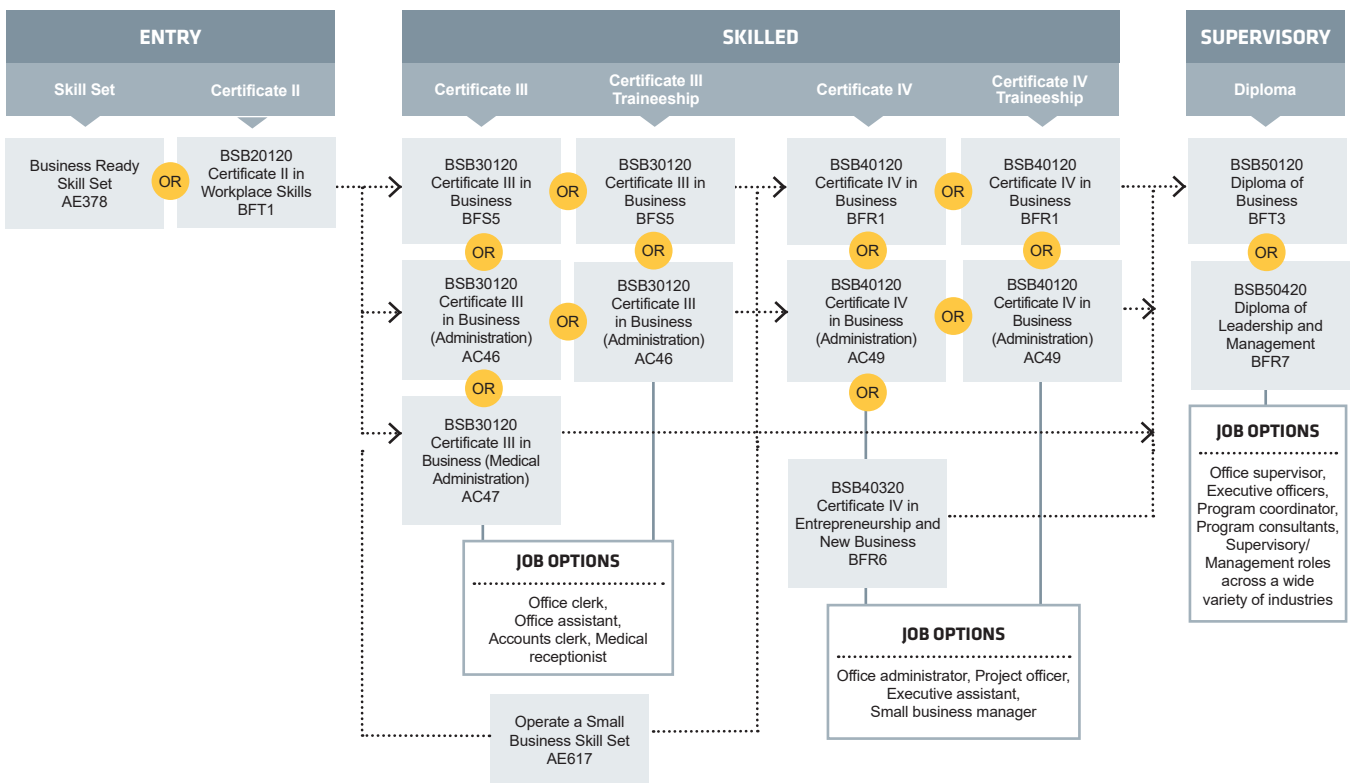

course search

apply and enrol

PATHWAYS BUSINESS

NOTE:

Completion of Skill Set AE378 can enter any Certificate III qualification.

Completion of any Certificate III or AE617 can enter any Certificate IV qualification.

PATHWAYS MANAGEMENT

NOTE:
 Completion of Skill Set AE378 can enter any Certificate III qualification.
 Completion of any Certificate III or AE617 can enter any Certificate IV qualification.

1800 001 001 | info@smtafe.wa.edu.au | southmetrotafe.wa.edu.au