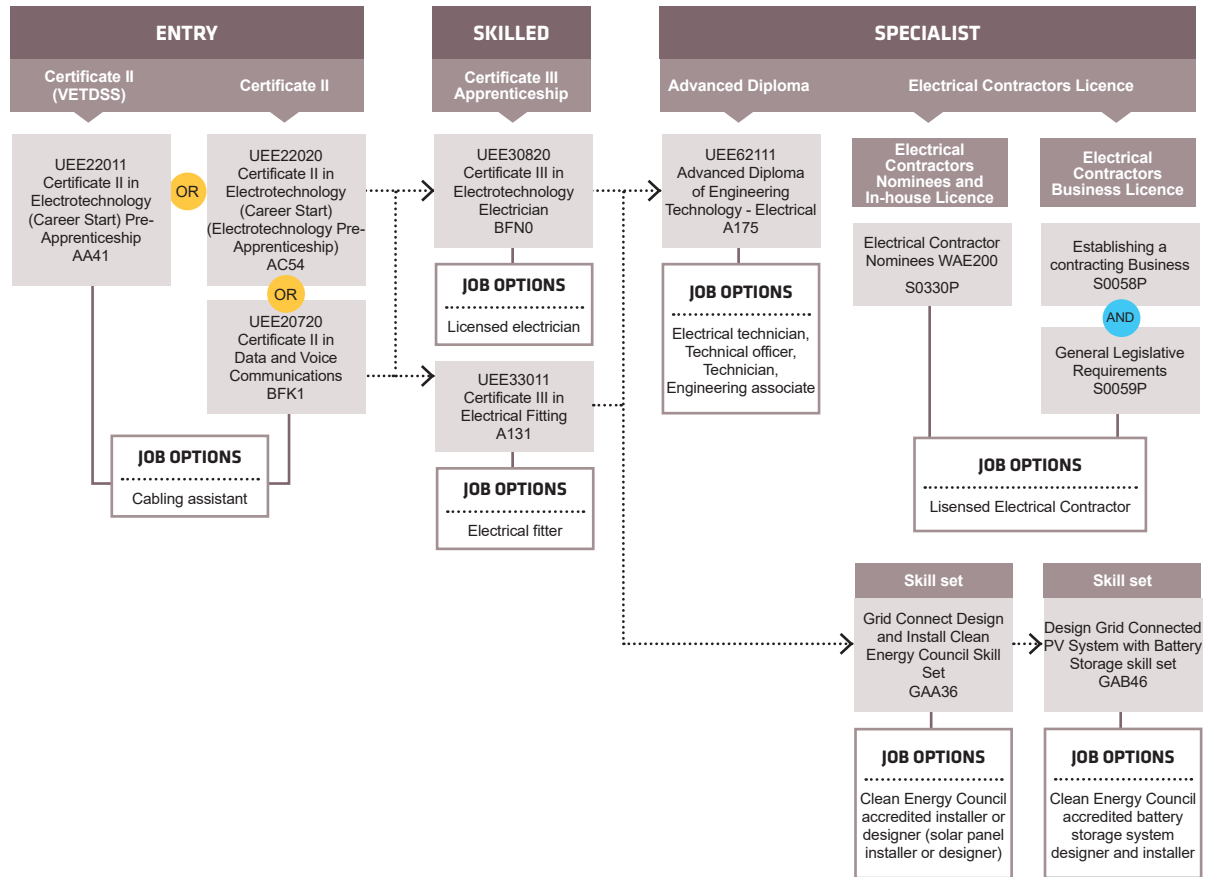

PATHWAYS ELECTRICAL

1800 001 001 | info@smtafe.wa.edu.au | southmetrotafe.wa.edu.au

Connect with us...

South Metropolitan TAFE RTO: 52787

Visit your nearest TAFE Jobs and Skills Centre at Mandurah, Rockingham or Thornlie campuses for advice and information on careers, training and employment. Services are free and accessible to all members of the community.

Ph: 13 64 64 Find out more about Jobs and Skills Centres at www.jobsandskills.wa.gov.au

Connect with us...