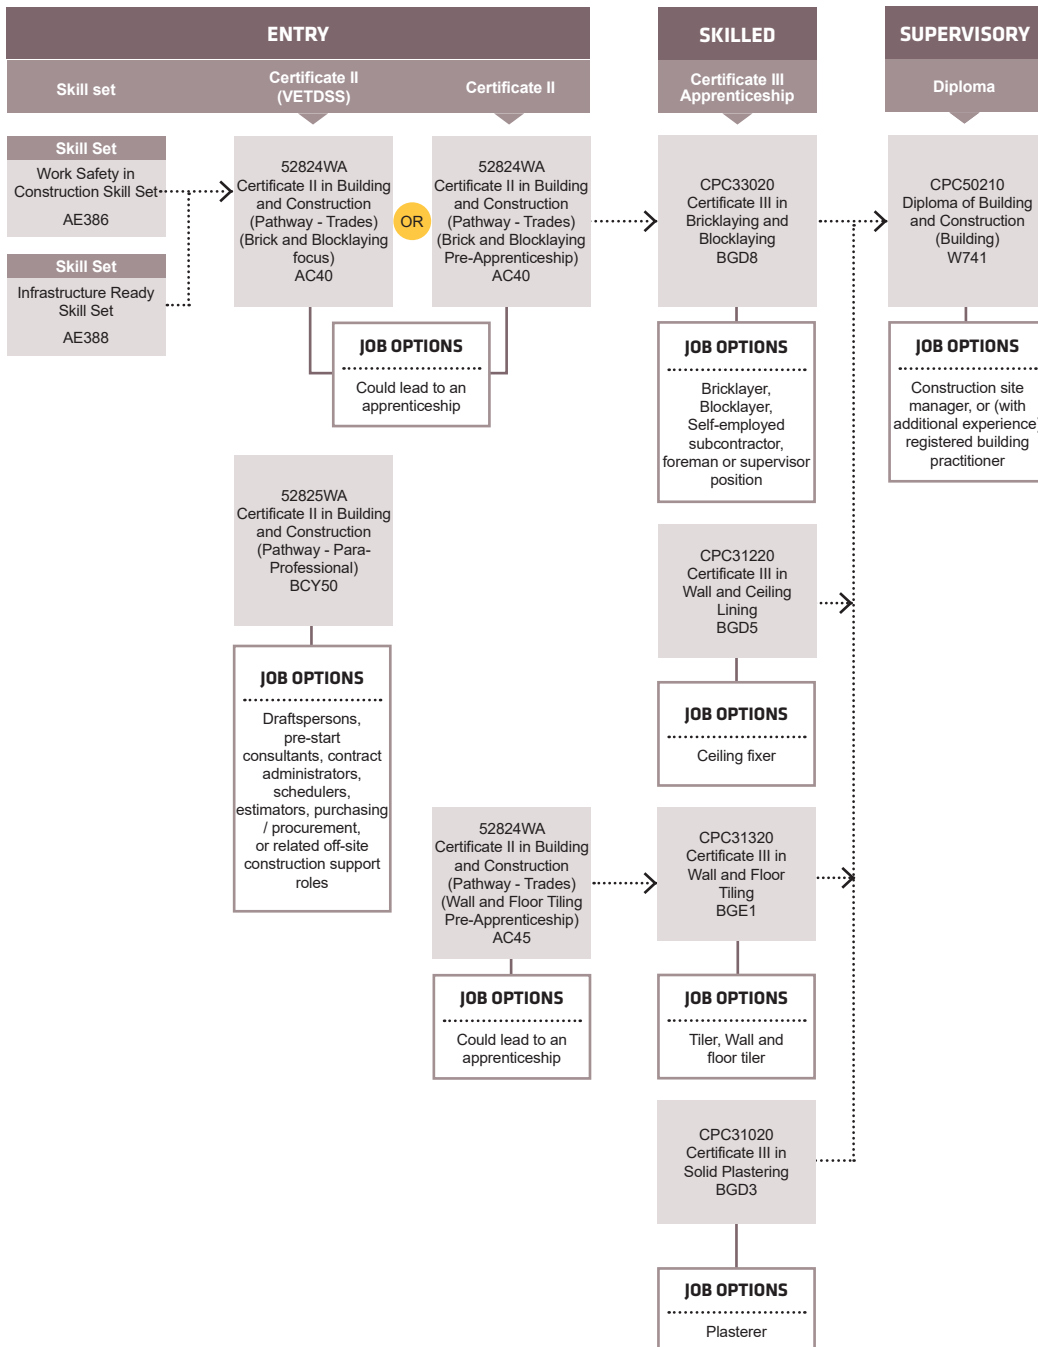

PATHWAYS

MORTAR TRADES

1800 001 001 | info@smtafe.wa.edu.au | southmetrotafe.wa.edu.au

Connect with us...

South Metropolitan TAFE RTO: 52787

Visit your nearest TAFE Jobs and Skills Centre at Mandurah, Rockingham or Thornlie campuses for advice and information on careers, training and employment. Services are free and accessible to all members of the community.

Ph: 13 64 64 Find out more about Jobs and Skills Centres at www.jobsandskills.wa.gov.au

Connect with us...