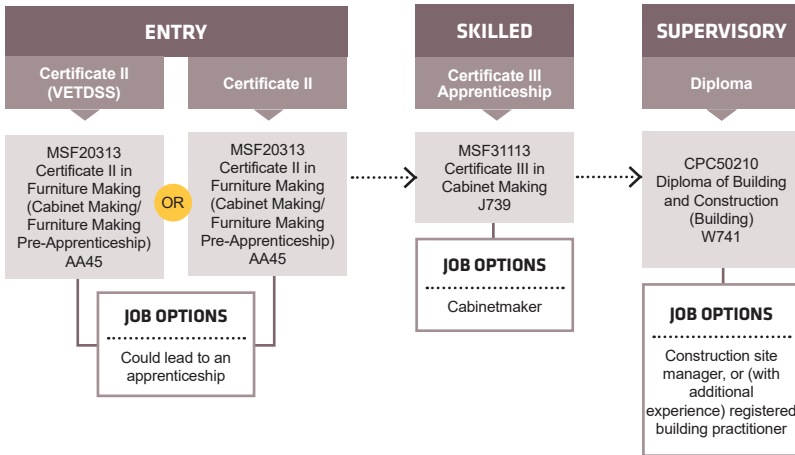

Ph: 13 64 64 Find out more about Jobs and Skills Centres at www.jobsandskills.wa.gov.au

Connect with us...

PATHWAYS

FURNITURE

PATHWAYS

CARPENTRY & JOINERY

1800 001 001 | info@smtafe.wa.edu.au | southmetrotafe.wa.edu.au