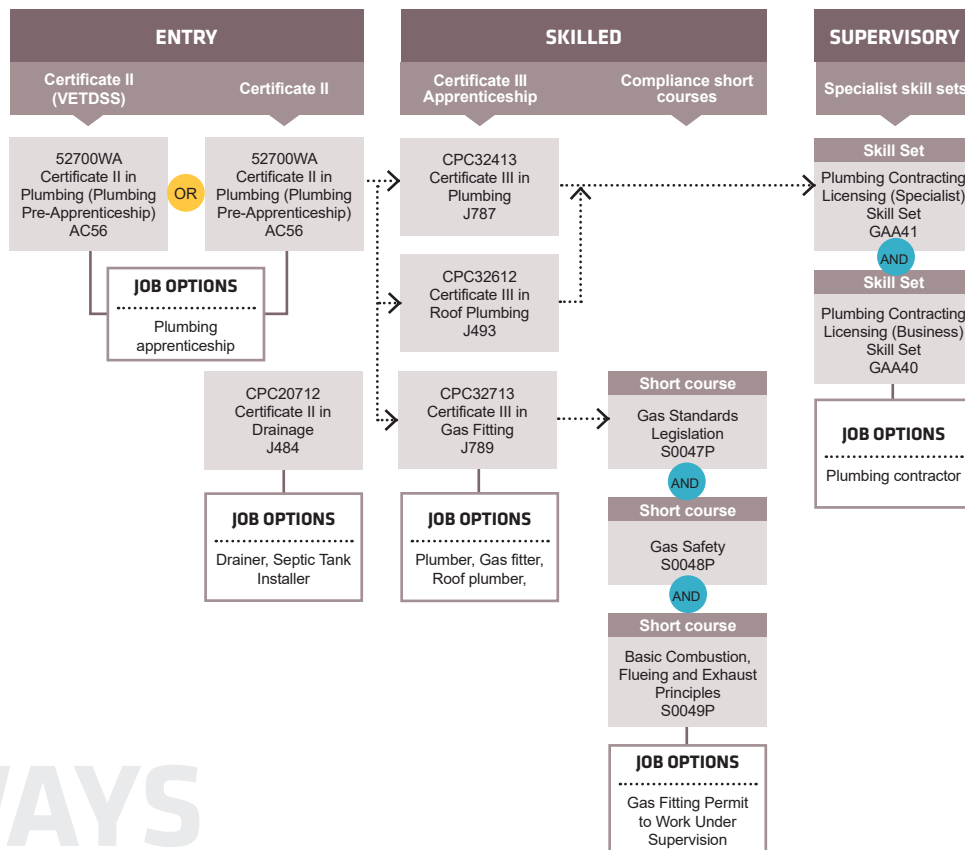

PATHWAYS

PLUMBING AND GAS

PATHWAYS

LOCKSMITHING