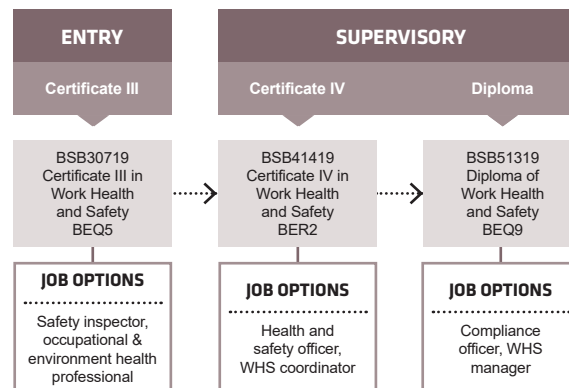

Ph: 13 64 64 Find out more about Jobs and Skills Centres at www.jobsandskills.wa.gov.au

Connect with us...

PATHWAYS

PLUMBING AND GAS

PATHWAYS

LOCKSMITHING

PATHWAYS

WORK, HEALTH AND SAFETY