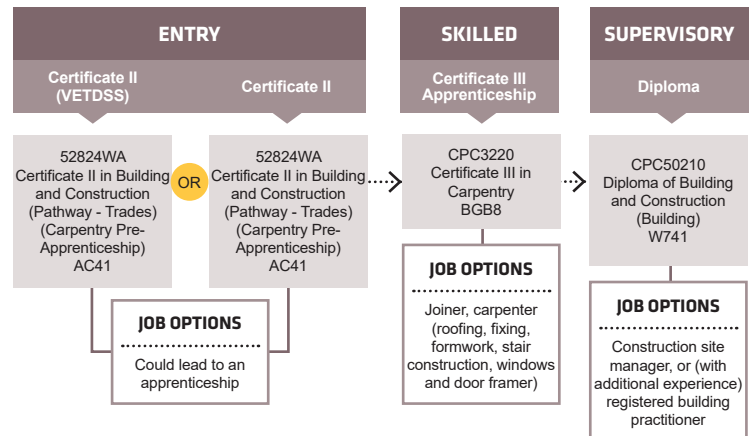

Ph: 13 64 64 Find out more about Jobs and Skills Centres at www.jobsandskills.wa.gov.au

Connect with us...

PATHWAYS

FURNITURE

PATHWAYS

CARPENTRY & JOINERY

1800 001 001 | info@smtafe.wa.edu.au | southmetrotafe.wa.edu.au