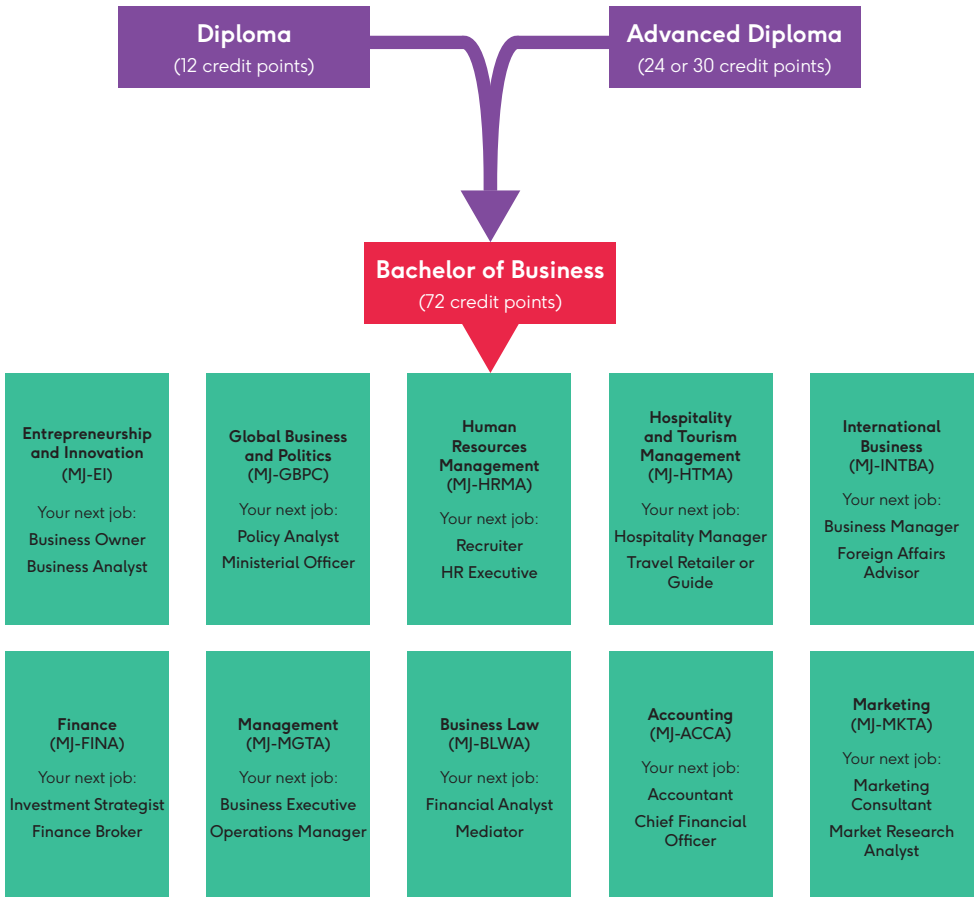

Whether you decide to enter the workforce straight after TAFE or accelerate your studies at Murdoch, either way you will graduate job-ready for a variety of fulfilling roles in business.

What is a Bachelor of Business?

A Bachelor of Business is the perfect choice if you're looking for broad business knowledge to solve business problems, or start your own business. And because at Murdoch they like to do things differently, instead of just sitting in a classroom, you'll gain hands-on experience to prepare you for your future in business. Think opportunities to work on industry projects, professional placements and even simulated environments. While at the same time learning how to create strategies that address a range of complex business challenges, and build global leadership skills.

How to get there

By completing your Diploma or Advanced Diploma, not only can you use this as your pathway into Murdoch University, but you can also get credit towards units in your degree. This could take up to one year off a three-year degree, meaning you'll be able to enter the workforce sooner with both a TAFE qualification and university degree under your belt.