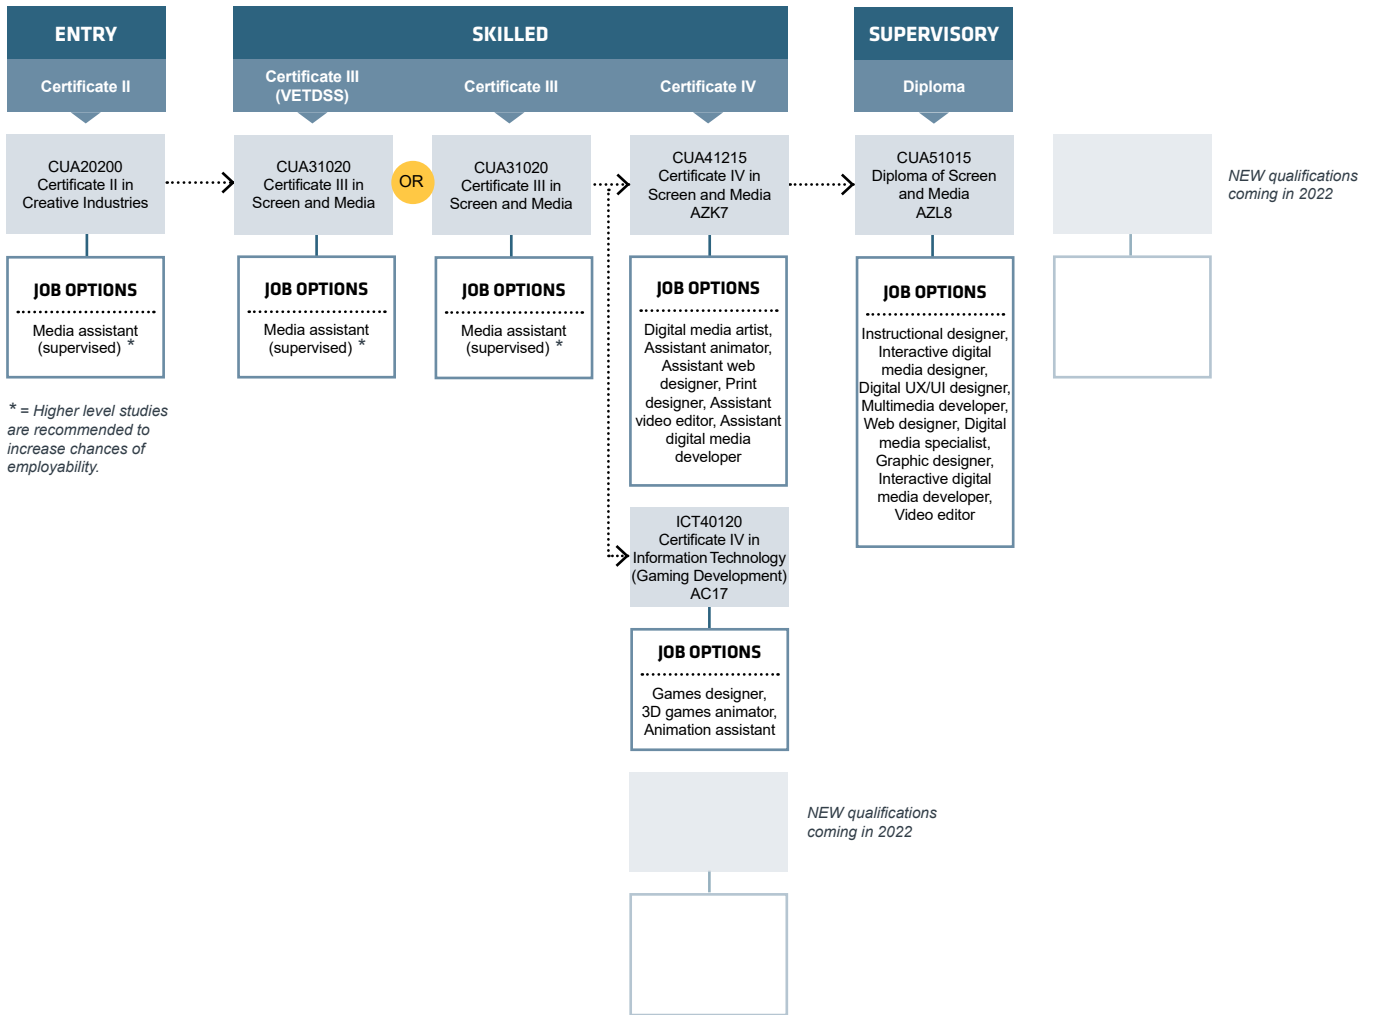

course search

apply and enrol

PATHWAYS PROGRAMMING AND WEB DESIGN

* = Higher level studies are recommended to increase chances of employability

PATHWAYS GENERAL IT

* = Higher level studies are recommended to increase chances of employability

PATHWAYS

NETWORKING AND SECURITY

1800 001 001 | info@smtafe.wa.edu.au | southmetrotafe.wa.edu.au

Connect with us...     

South Metropolitan TAFE RTO: 52787

Visit your nearest TAFE Jobs and Skills Centre at Mandurah, Rockingham or Thornlie campuses for advice and information on careers, training and employment. Services are free and accessible to all members of the community.

Ph: 13 64 64 Find out more about Jobs and Skills Centres at www.jobsandskills.wa.gov.au

Connect with us...   

PATHWAYS

ANIMATION, GAMING AND VISUAL EFFECTS

* = Higher level studies are recommended to increase chances of employability.