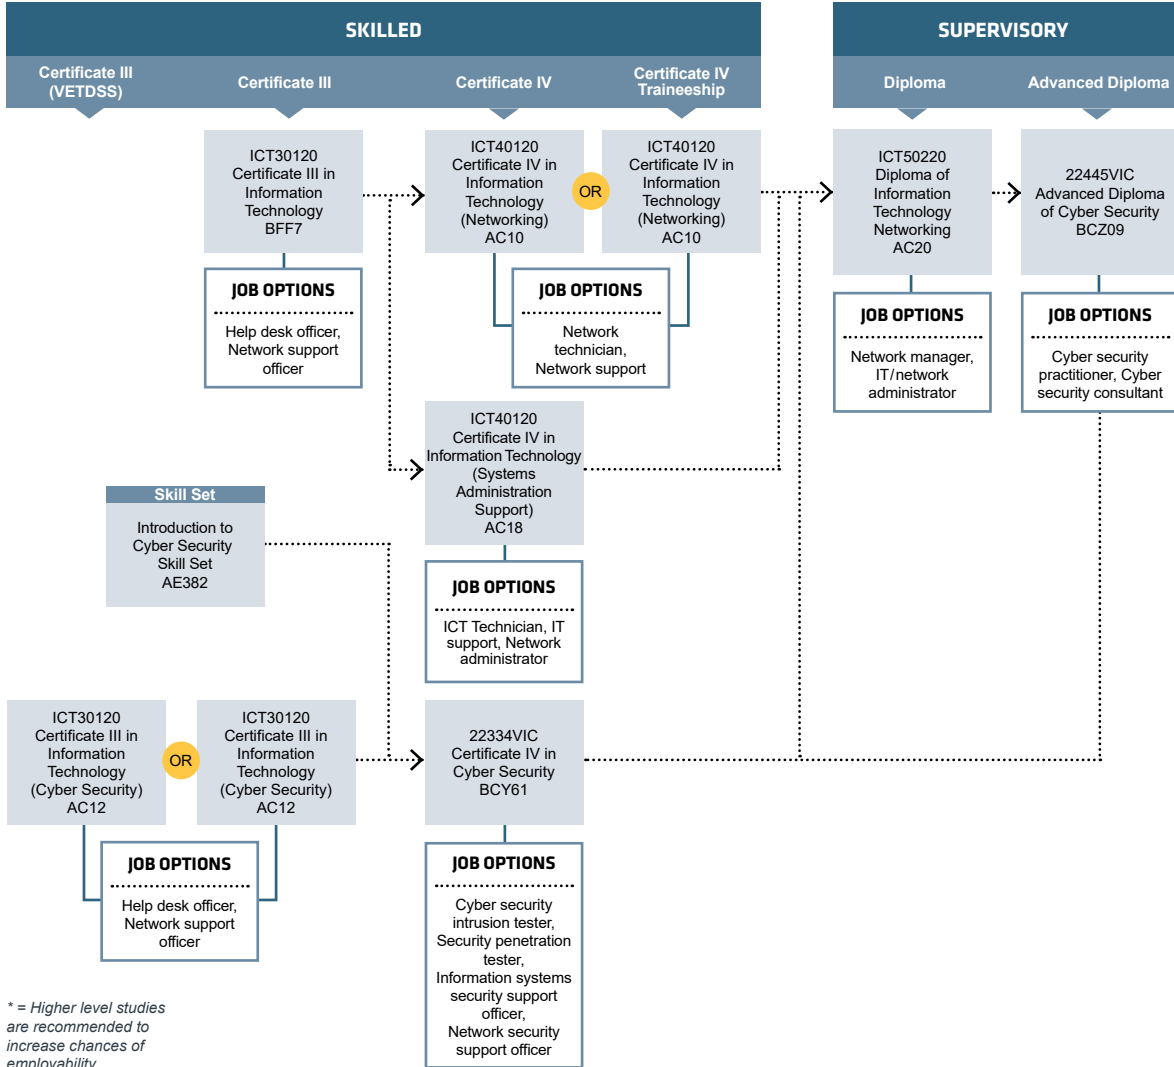

course search

apply and enrol

PATHWAYS PROGRAMMING AND WEB DESIGN

* = Higher level studies are recommended to increase chances of employability

PATHWAYS GENERAL IT

* = Higher level studies are recommended to increase chances of employability

PATHWAYS

NETWORKING AND SECURITY

1800 001 001 | info@smtafe.wa.edu.au | southmetrotafe.wa.edu.au

Connect with us...     

South Metropolitan TAFE RTO: 52787

Visit your nearest TAFE Jobs and Skills Centre at Mandurah, Rockingham or Thornlie campuses for advice and information on careers, training and employment. Services are free and accessible to all members of the community.

Ph: 13 64 64 Find out more about Jobs and Skills Centres at www.jobsandskills.wa.gov.au

Connect with us...   

PATHWAYS

ANIMATION, GAMING AND VISUAL EFFECTS

* = Higher level studies are recommended to increase chances of employability.