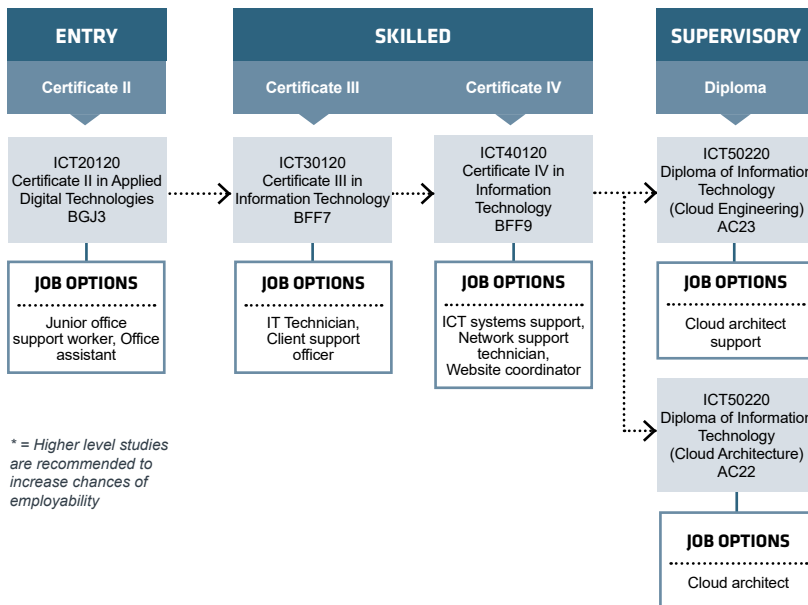

course search

apply and enrol

PATHWAYS PROGRAMMING AND WEB DESIGN

* = Higher level studies are recommended to increase chances of employability

PATHWAYS GENERAL IT

* = Higher level studies are recommended to increase chances of employability

Ph: 13 64 64 Find out more about Jobs and Skills Centres at www.jobsandskills.wa.gov.au

Connect with us...   

PATHWAYS

ANIMATION, GAMING AND VISUAL EFFECTS

* = Higher level studies are recommended to increase chances of employability.