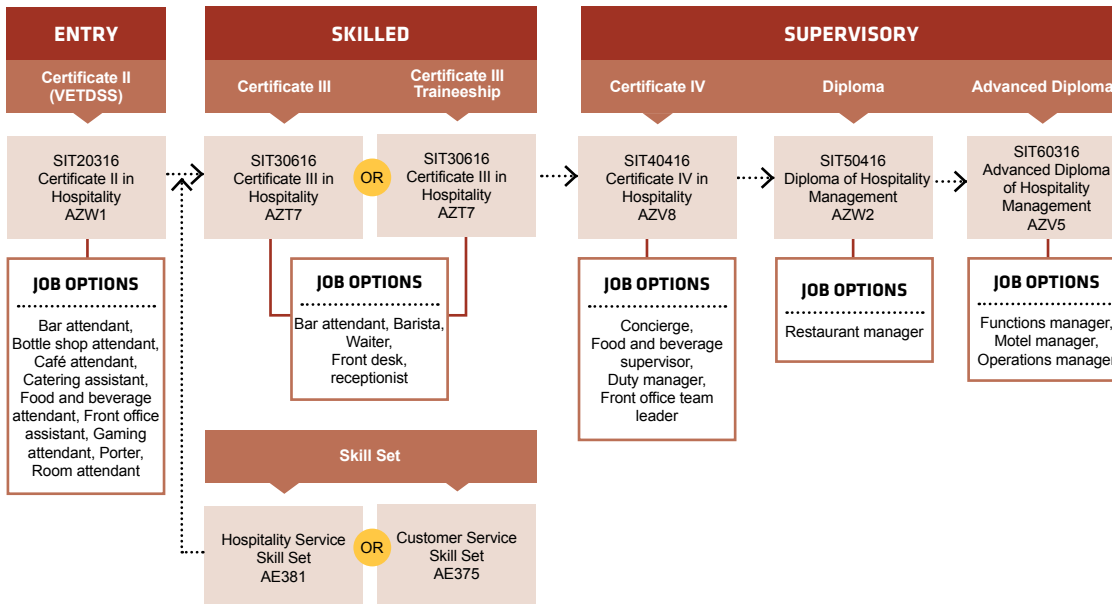

course search

apply and enrol

PATHWAYS BAKING

PATHWAYS HOSPITALITY

PATHWAYS

COOKERY

PATHWAYS

MEAT

Ph: 13 64 64 Find out more about Jobs and Skills Centres at www.jobsandskills.wa.gov.au

Connect with us... [Social media icons]

PATHWAYS

EVENTS

PATHWAYS

TOURISM

Please note: Outdoor Recreation qualifications are an additional pathway to tourism careers. Visit the Aerospace, Maritime and Logistics pathways to see SM TAFE's Outdoor Recreation courses.