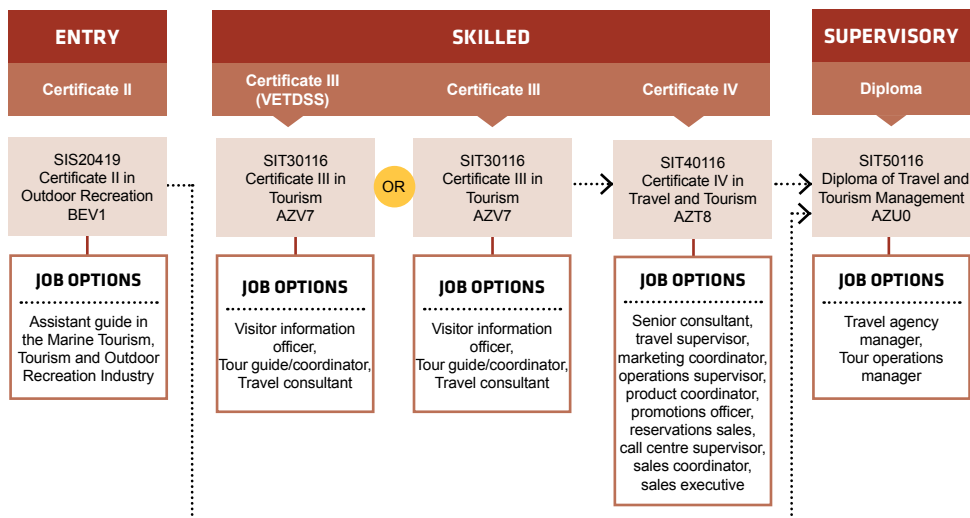

Ph: 13 64 64 Find out more about Jobs and Skills Centres at www.jobsandskills.wa.gov.au

Connect with us... [Social media icons]

PATHWAYS

EVENTS

PATHWAYS

TOURISM

Please note: Outdoor Recreation qualifications are an additional pathway to tourism careers. Visit the Aerospace, Maritime and Logistics pathways to see SM TAFE's Outdoor Recreation courses.