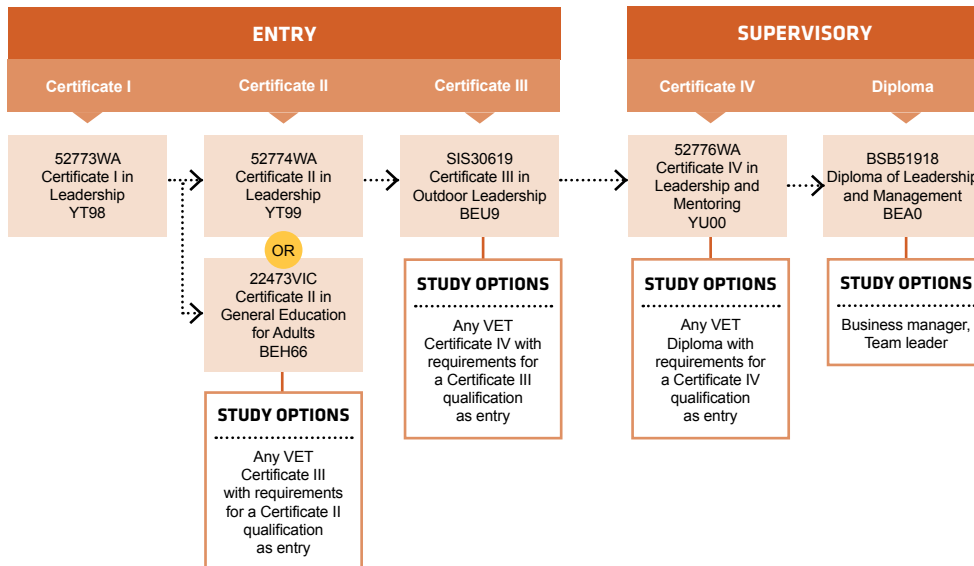

course search

apply and enrol

PATHWAYS GENERAL EDUCATION

PATHWAYS LEADERSHIP

PATHWAYS

MIGRANT ENGLISH

1800 001 001 | info@smtafe.wa.edu.au | southmetrotafe.wa.edu.au

Connect with us...     