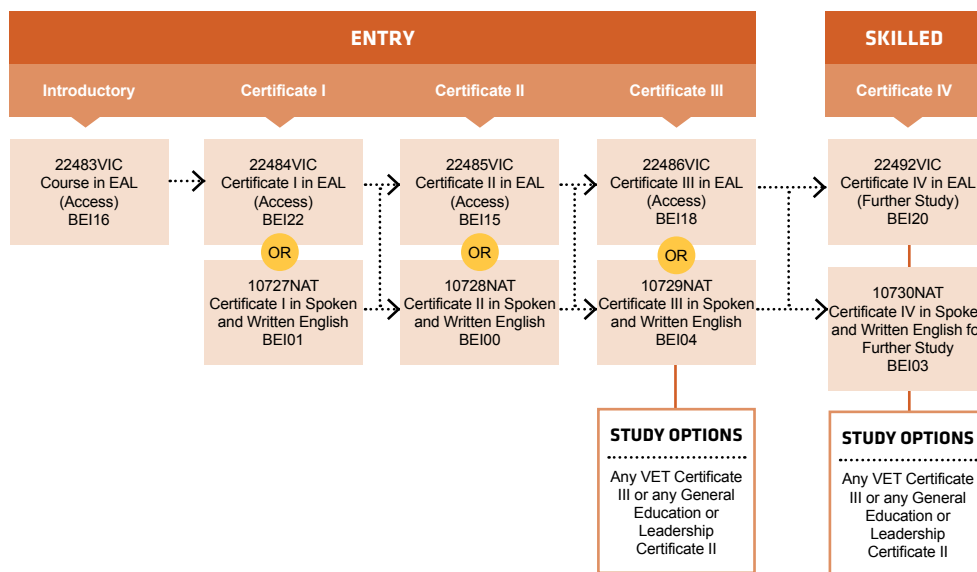

course search

apply and enrol

PATHWAYS GENERAL EDUCATION

PATHWAYS LEADERSHIP

PATHWAYS

MIGRANT ENGLISH

1800 001 001 | info@smtafe.wa.edu.au | southmetrotafe.wa.edu.au

Connect with us...     