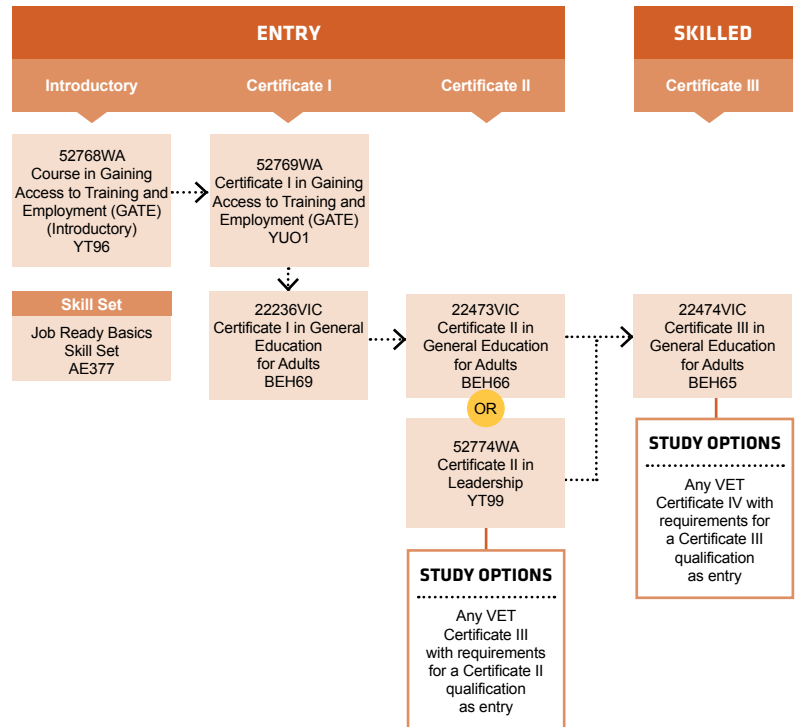

course search

apply and enrol

PATHWAYS GENERAL EDUCATION

PATHWAYS LEADERSHIP

PATHWAYS

MIGRANT ENGLISH

1800 001 001 | info@smtafe.wa.edu.au | southmetrotafe.wa.edu.au

Connect with us...     