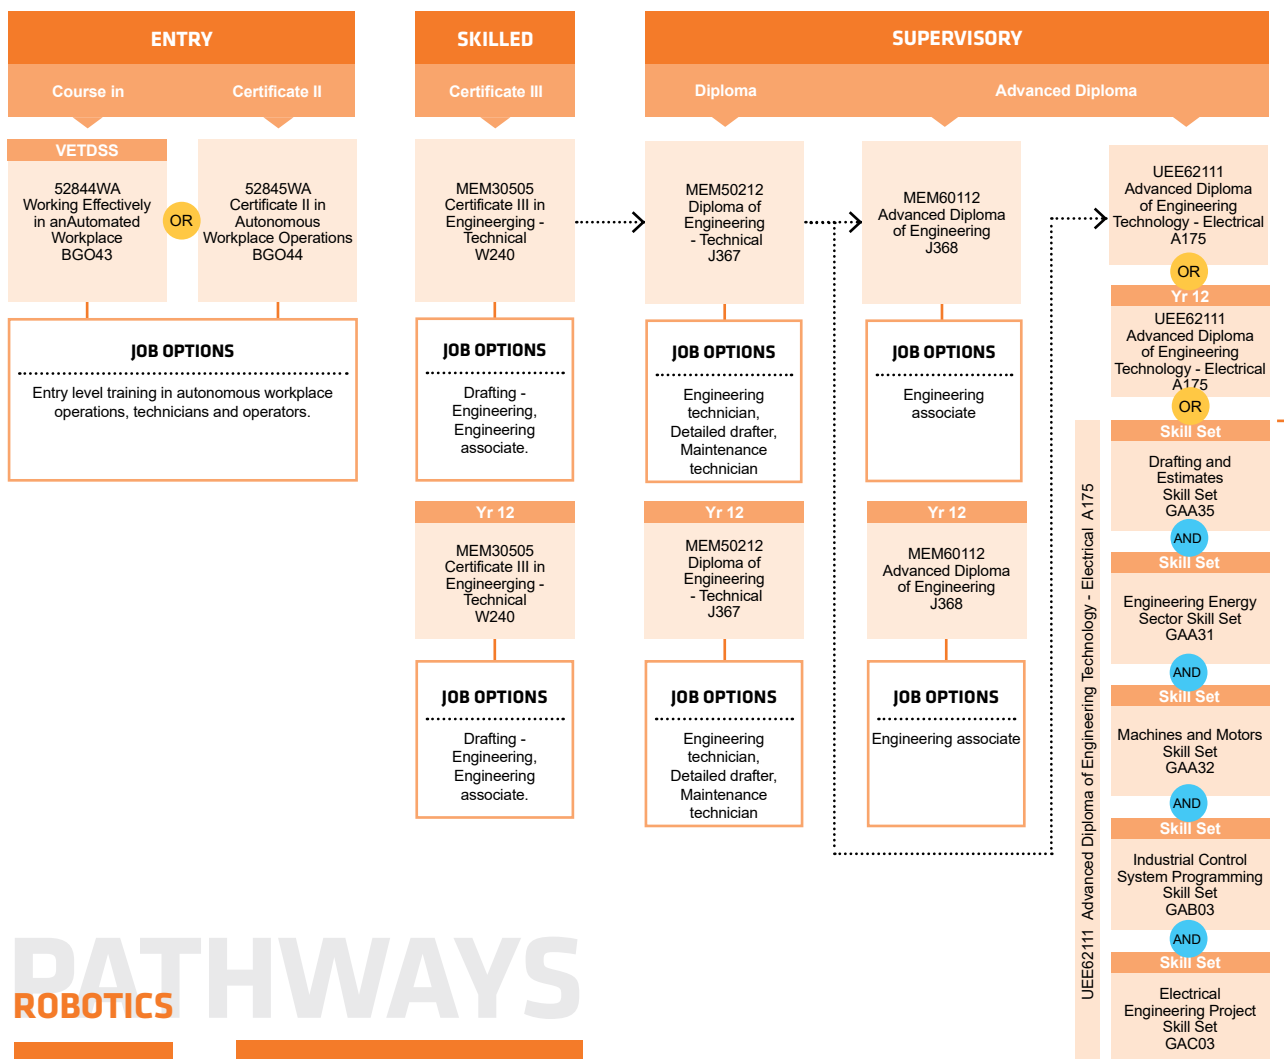

PATHWAYS

AUTOMATION

PATHWAYS

ROBOTICS