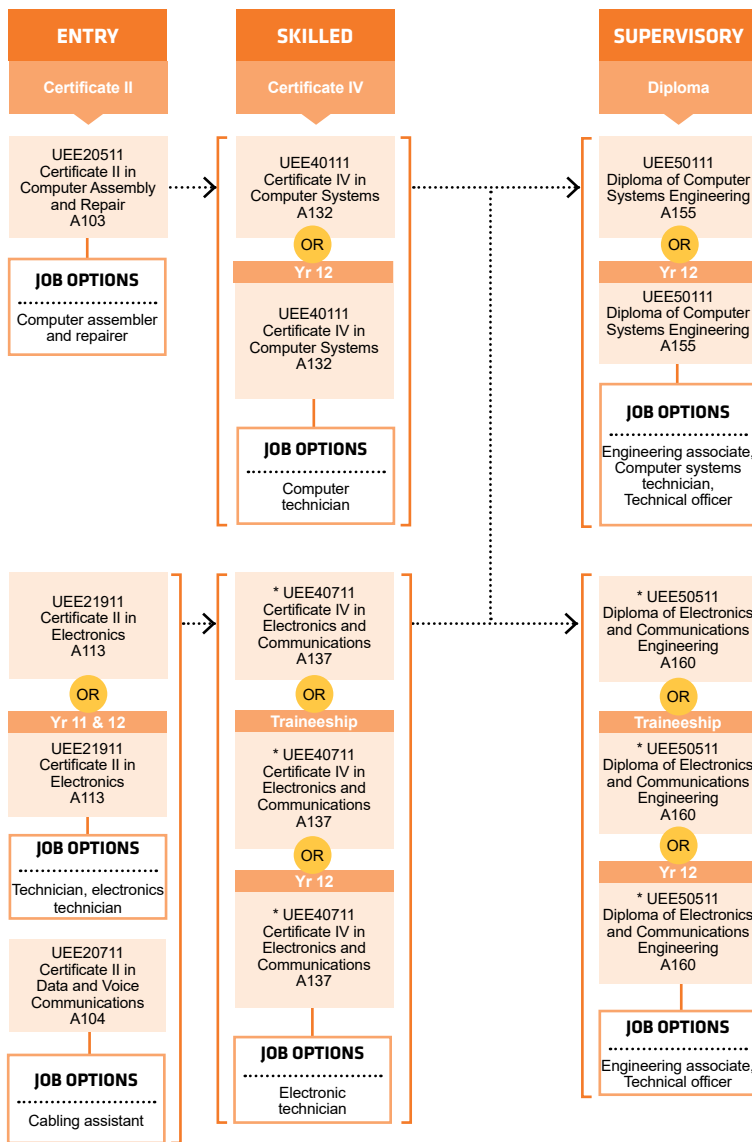

PATHWAYS

ELECTRONICS

* Courses are registered as Employment Based Training (EBT) and Industry Based Training (IBT).

1800 001 001 | info@smtafe.wa.edu.au | southmetrotafe.wa.edu.au

Connect with us...

South Metropolitan TAFE RTO: 52787

Visit your nearest TAFE Jobs and Skills Centre at Mandurah, Rockingham or Thornlie campuses for advice and information on careers, training and employment. Services are free and accessible to all members of the community.

Ph: 13 64 64 Find out more about Jobs and Skills Centres at www.jobsandskills.wa.gov.au

Connect with us...