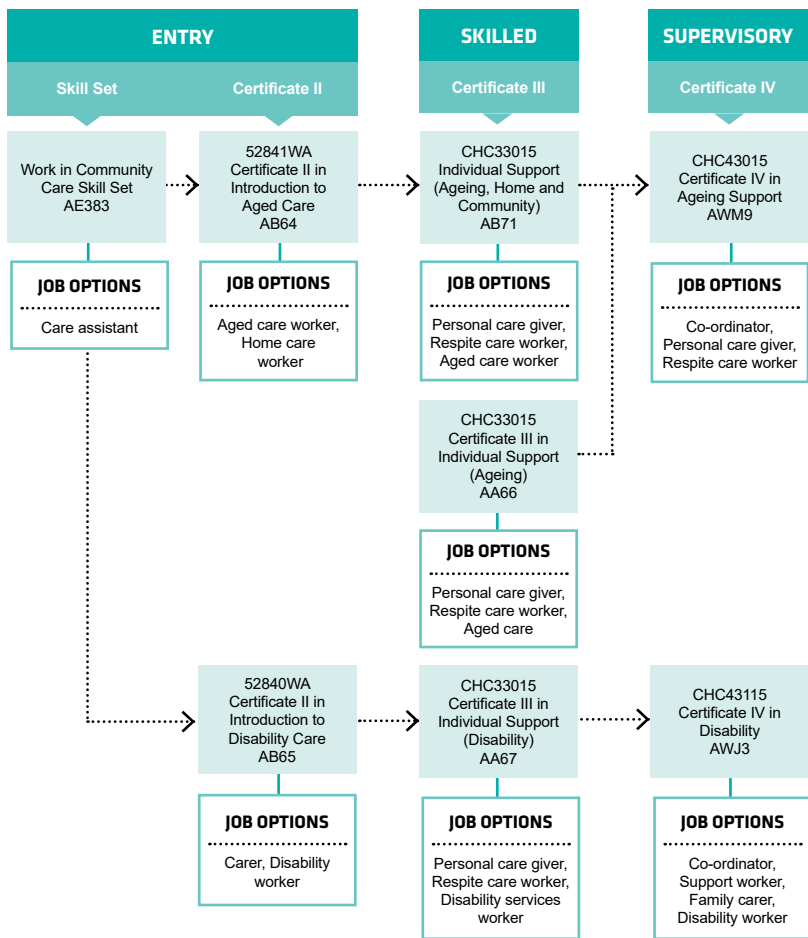

PATHWAYS

AGED CARE AND DISABILITY