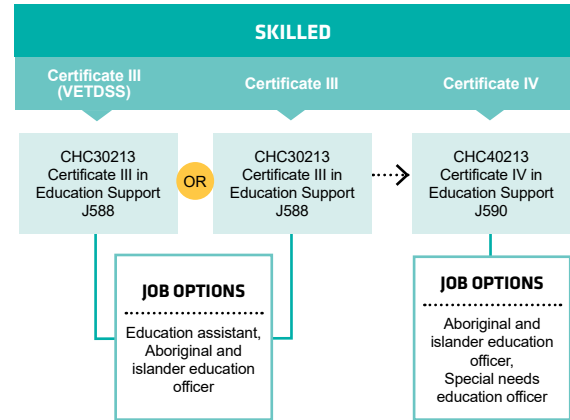

course search

apply and enrol

PATHWAYS EDUCATION SUPPORT

PATHWAYS CHILDREN'S SERVICES

PATHWAYS

COMMUNITY SERVICES

1800 001 001 | info@smtafe.wa.edu.au | southmetrotafe.wa.edu.au

Connect with us...