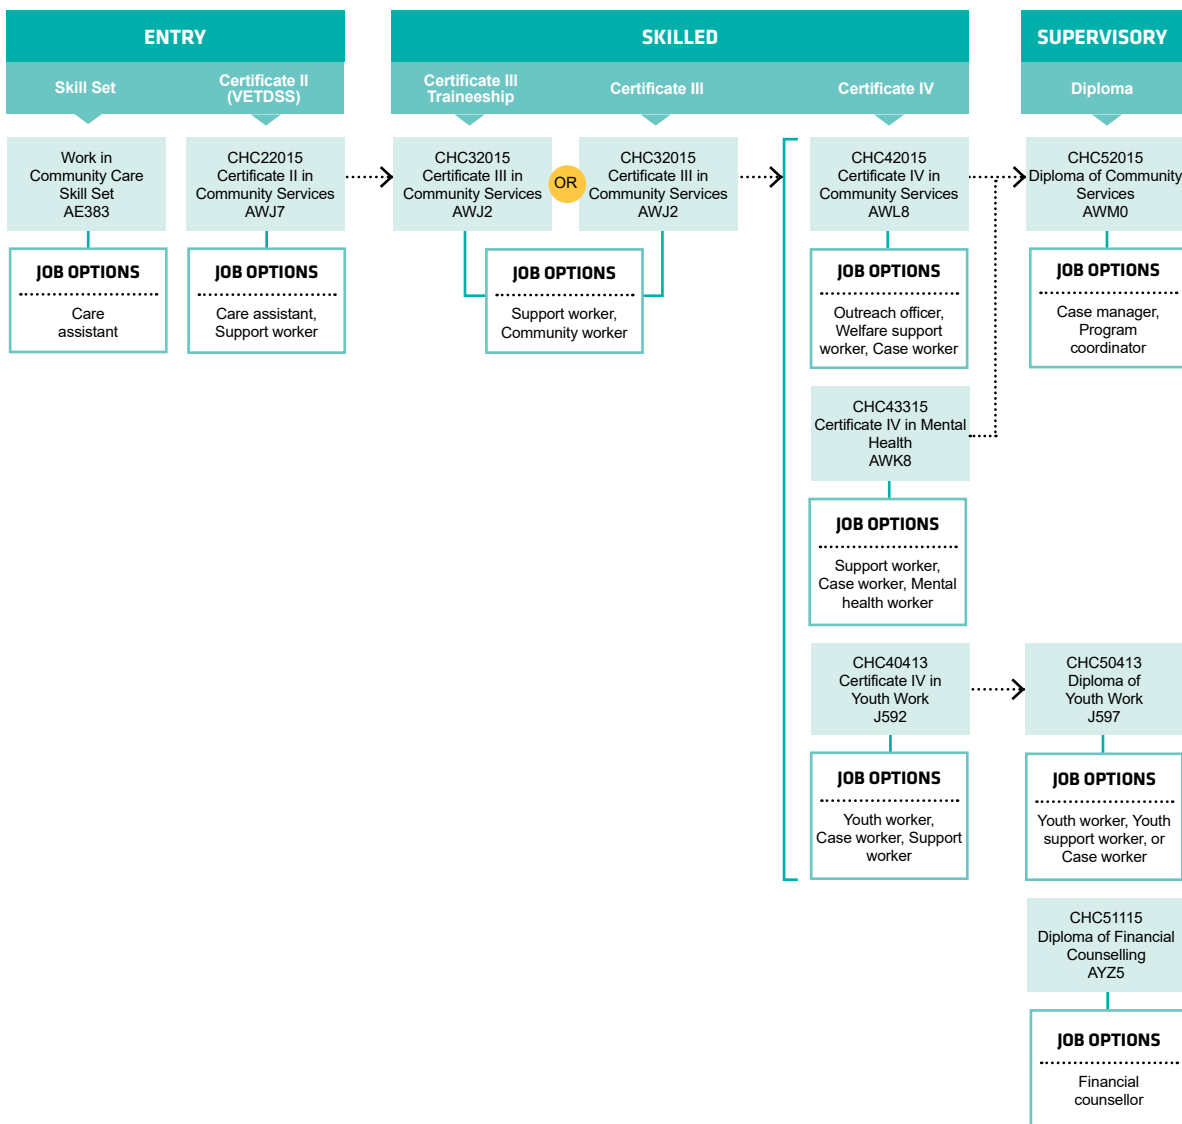

PATHWAYS

COMMUNITY SERVICES

1800 001 001 | info@smtafe.wa.edu.au | southmetrotafe.wa.edu.au

Connect with us...

South Metropolitan TAFE RTO: 52787

Visit your nearest TAFE Jobs and Skills Centre at Mandurah, Rockingham or Thornlie campuses for advice and information on careers, training and employment. Services are free and accessible to all members of the community.

Ph: 13 64 64 Find out more about Jobs and Skills Centres at www.jobsandskills.wa.gov.au

Connect with us...