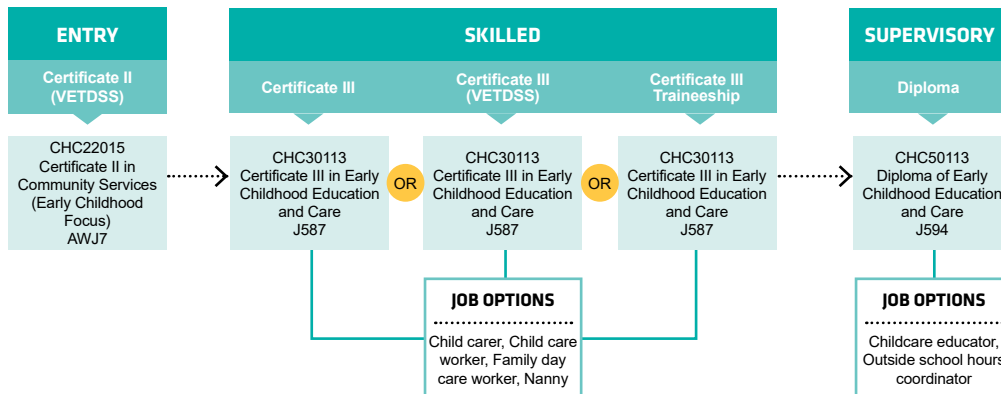

course search

apply and enrol

PATHWAYS EDUCATION SUPPORT

PATHWAYS CHILDREN'S SERVICES

PATHWAYS

COMMUNITY SERVICES

1800 001 001 | info@smtafe.wa.edu.au | southmetrotafe.wa.edu.au

Connect with us...