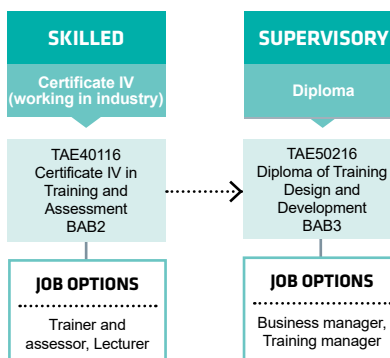

Ph: 13 64 64 Find out more about Jobs and Skills Centres at www.jobsandskills.wa.gov.au

Connect with us...

PATHWAYS

AGED CARE AND DISABILITY

PATHWAYS

TRAINING AND ASSESSMENT

1800 001 001 | info@smtafe.wa.edu.au | southmetrotafe.wa.edu.au