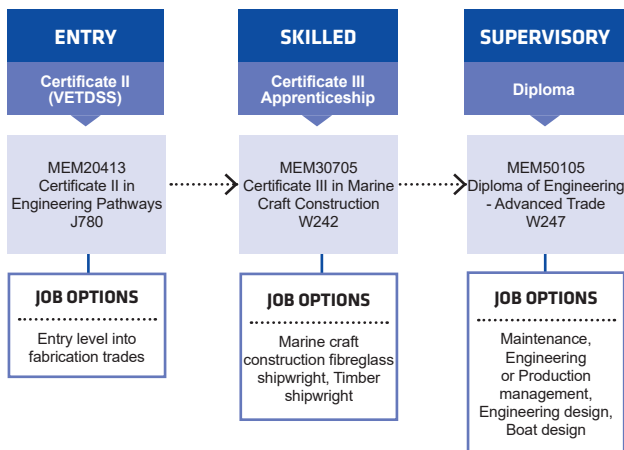

PATHWAYS

MARINE CRAFT AND COMPOSITES

1800 001 001 | info@smtafe.wa.edu.au | southmetrotafe.wa.edu.au

Connect with us...

South Metropolitan TAFE RTO: 52787

Visit your nearest TAFE Jobs and Skills Centre at Mandurah, Rockingham or Thornlie campuses for advice and information on careers, training and employment. Services are free and accessible to all members of the community.

Ph: 13 64 64 Find out more about Jobs and Skills Centres at www.jobsandskills.wa.gov.au

Connect with us...