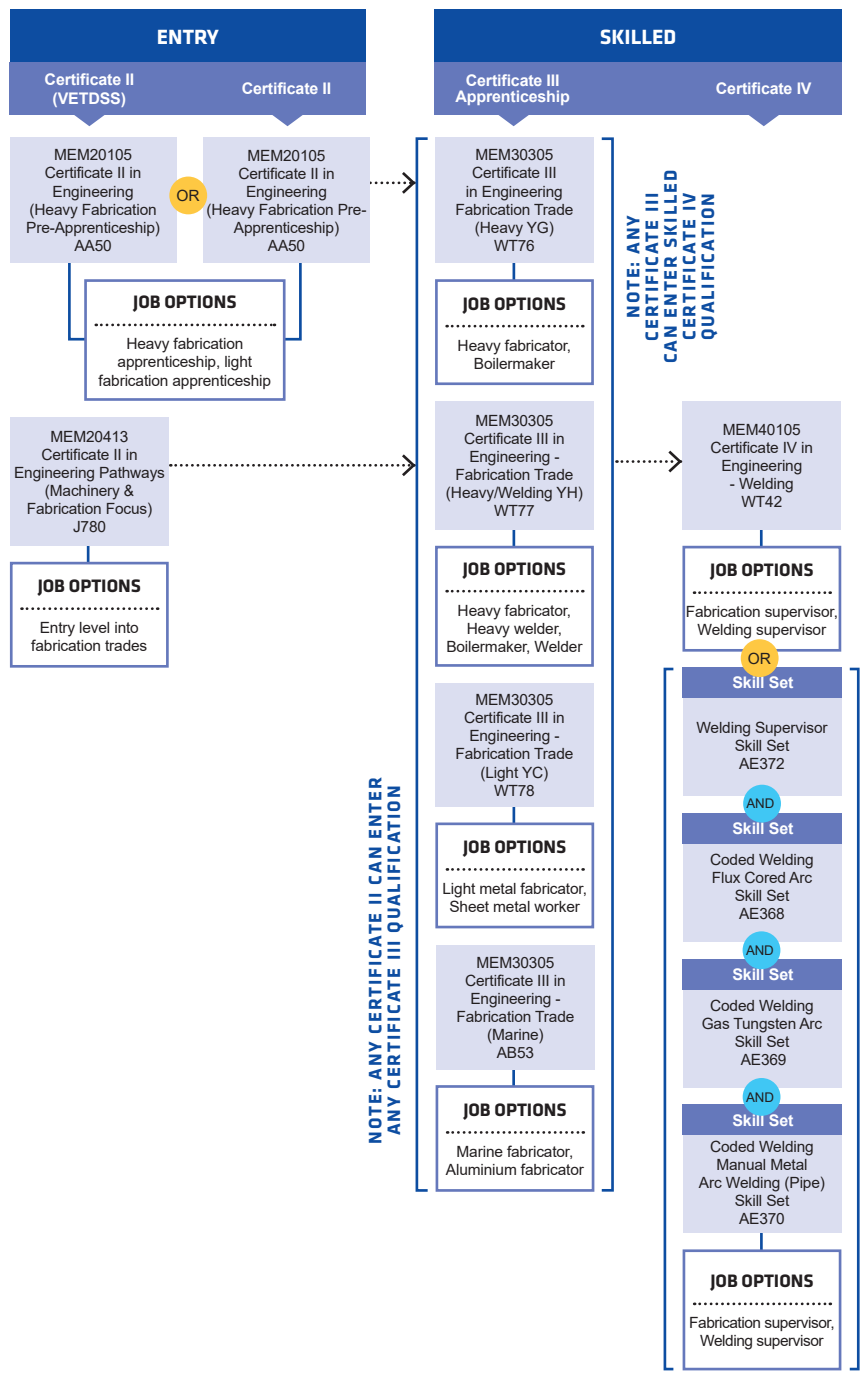

PATHWAYS FABRICATION

1800 001 001 | info@smtafe.wa.edu.au | southmetrotafe.wa.edu.au

Connect with us... [YouTube] [Facebook] [Instagram] [Twitter] [LinkedIn]

South Metropolitan TAFE RTO: 52787

Visit your nearest TAFE Jobs and Skills Centre at Mandurah, Rockingham or Thornlie campuses for advice and information on careers, training and employment. Services are free and accessible to all members of the community.

Ph: 13 64 64 Find out more about Jobs and Skills Centres at www.jobsandskills.wa.gov.au

Connect with us... [Facebook] [Twitter] [YouTube]