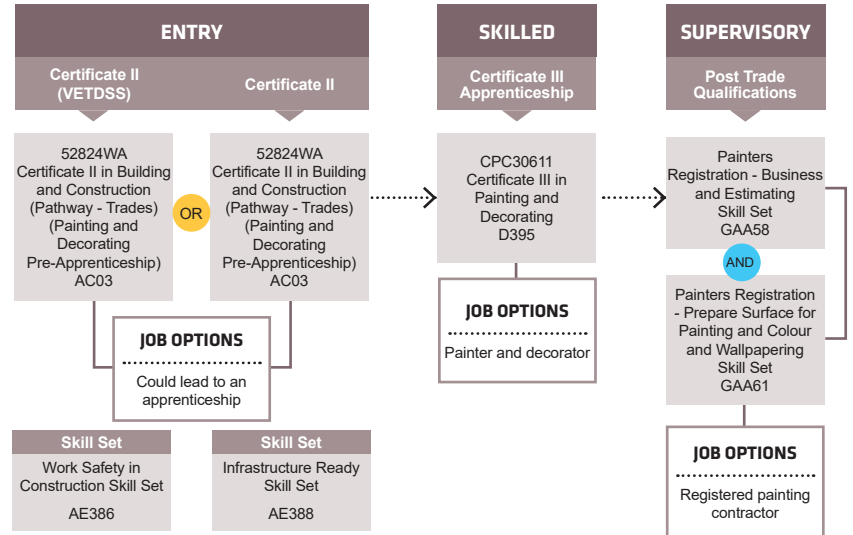

course search

apply and enrol

PATHWAYS PAINTING & DECORATING

PATHWAYS CIVIL CONSTRUCTION

PATHWAYS

MORTAR TRADES

1800 001 001

info@smtafe.wa.edu.au