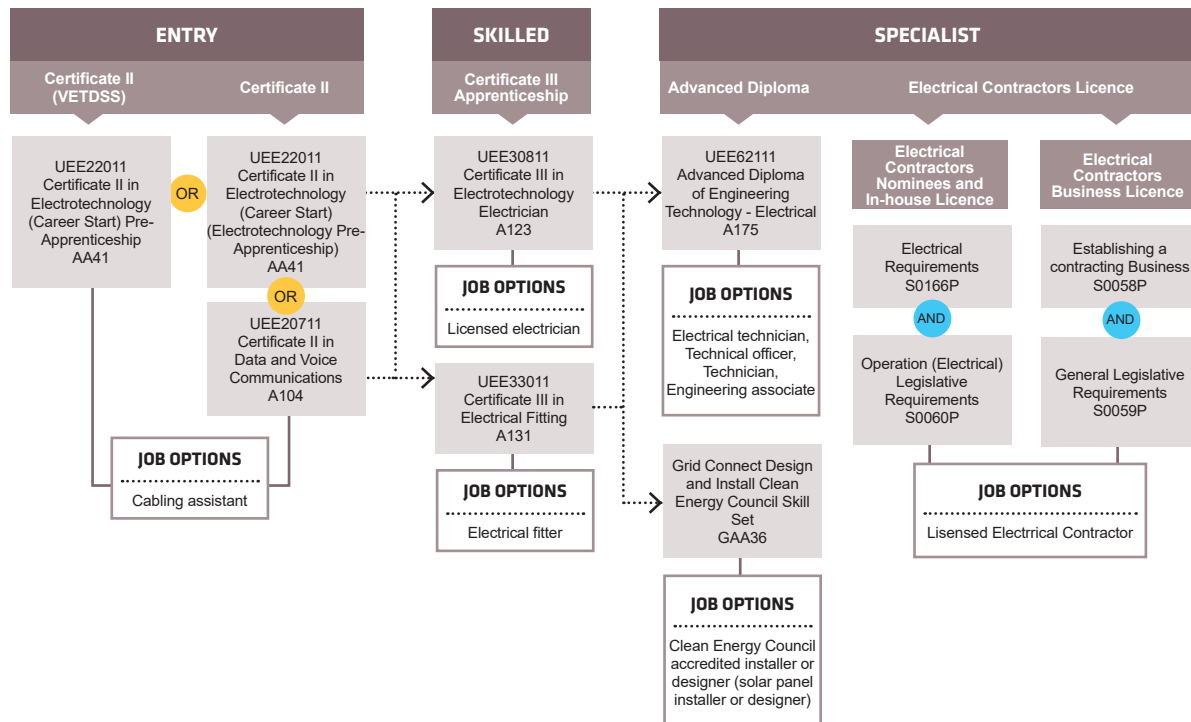

PATHWAYS ELECTRICAL

1800 001 001 | info@smtafe.wa.edu.au | southmetrotafe.wa.edu.au

Connect with us...

South Metropolitan TAFE RTO: 52787

Visit your nearest TAFE Jobs and Skills Centre at Mandurah, Rockingham or Thornlie campuses for advice and information on careers, training and employment. Services are free and accessible to all members of the community.

Ph: 13 64 64 Find out more about Jobs and Skills Centres at www.jobsandskills.wa.gov.au

Connect with us...