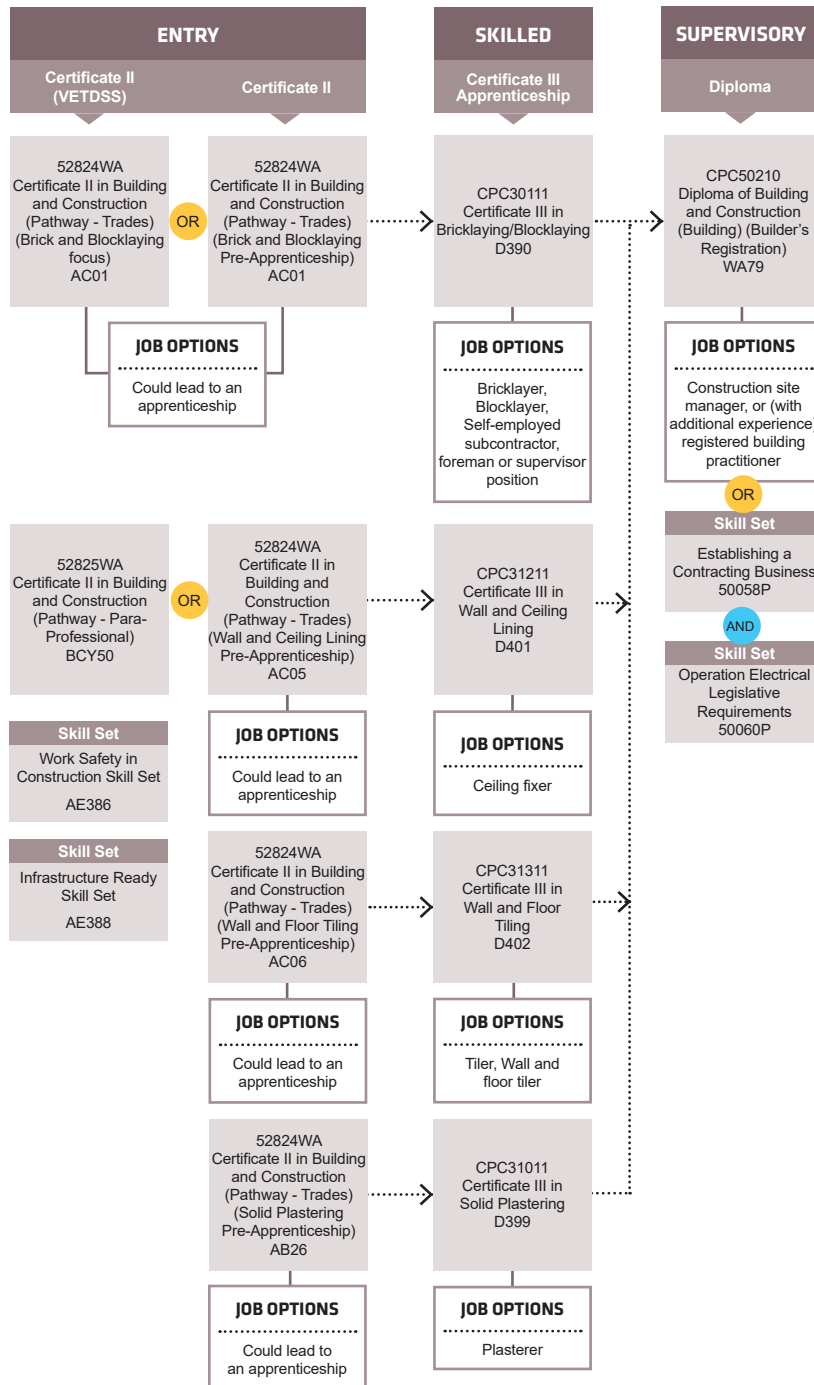

PATHWAYS

MORTAR TRADES

1800 001 001

info@smtafe.wa.edu.au

southmetrotafe.wa.edu.au

Connect with us...

South Metropolitan TAFE RTO: 52787

Visit your nearest TAFE Jobs and Skills Centre at Mandurah, Rockingham or Thornlie campuses for advice and information on careers, training and employment. Services are free and accessible to all members of the community.

Ph: 13 64 64 Find out more about Jobs and Skills Centres at www.jobsandskills.wa.gov.au

Connect with us...