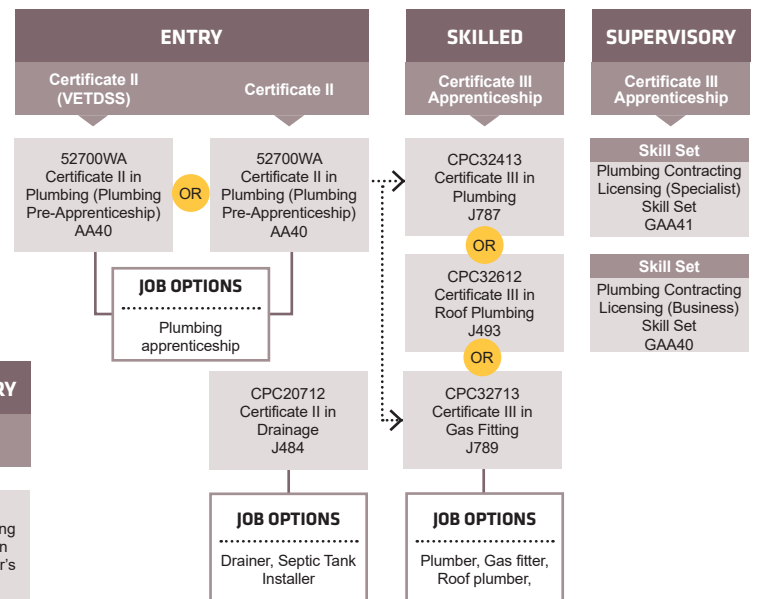

Ph: 13 64 64 Find out more about Jobs and Skills Centres at www.jobsandskills.wa.gov.au

Connect with us...

PATHWAYS FURNITURE

PATHWAYS PLUMBING AND GAS

PATHWAYS CARPENTRY & JOINERY

1800 001 001 | info@smtafe.wa.edu.au | southmetrotafe.wa.edu.au