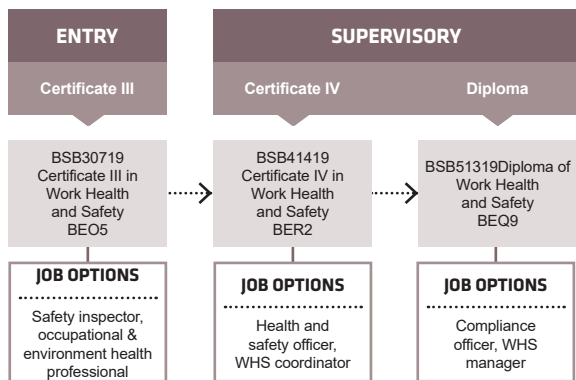

Ph: 13 64 64 Find out more about Jobs and Skills Centres at www.jobsandskills.wa.gov.au

Connect with us...

PATHWAYS

LOCKSMITHING

PATHWAYS

WORK, HEALTH AND SAFETY

1800 001 001 | info@smtafe.wa.edu.au | southmetrotafe.wa.edu.au