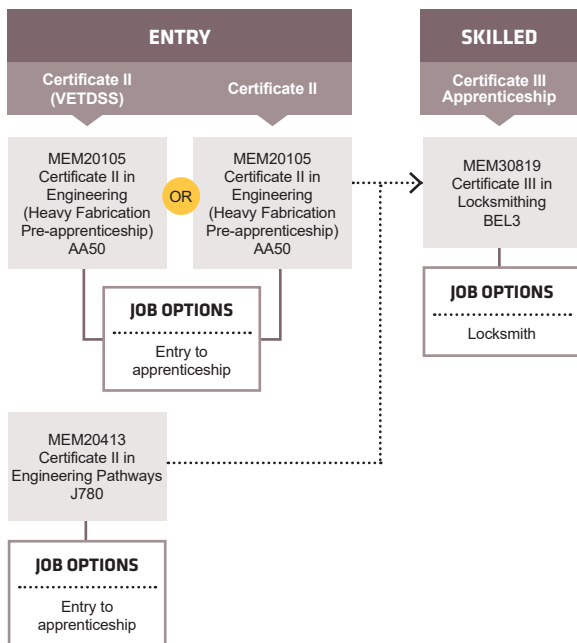

PATHWAYS

LOCKSMITHING