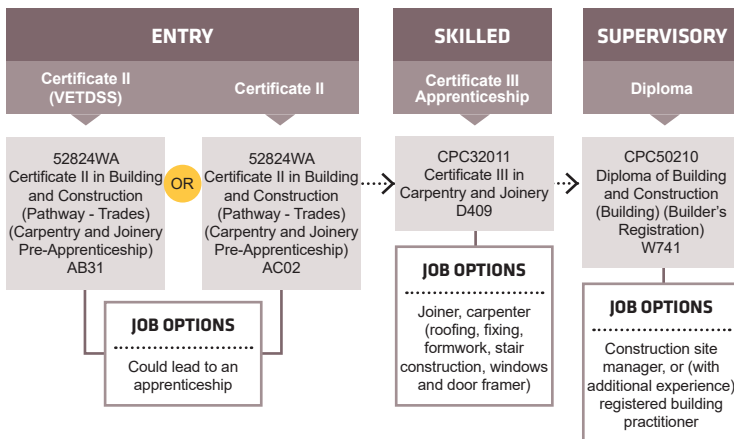

Ph: 13 64 64 Find out more about Jobs and Skills Centres at www.jobsandskills.wa.gov.au

Connect with us...

PATHWAYS FURNITURE

PATHWAYS PLUMBING AND GAS

PATHWAYS CARPENTRY & JOINERY

1800 001 001 | info@smtafe.wa.edu.au | southmetrotafe.wa.edu.au