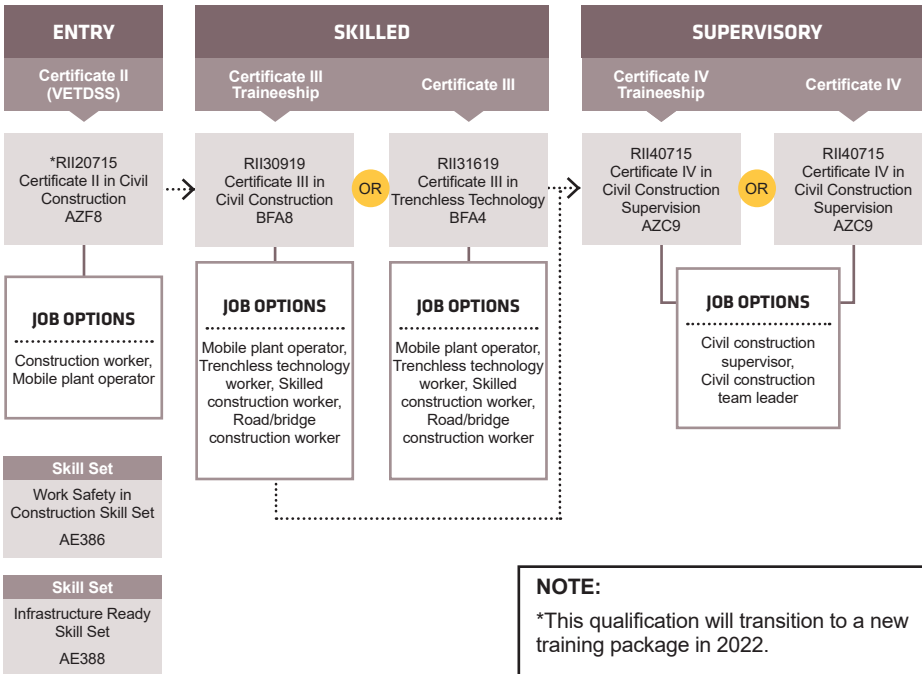

course search

apply and enrol

PATHWAYS PAINTING & DECORATING

PATHWAYS CIVIL CONSTRUCTION

PATHWAYS

MORTAR TRADES

1800 001 001

info@smtafe.wa.edu.au