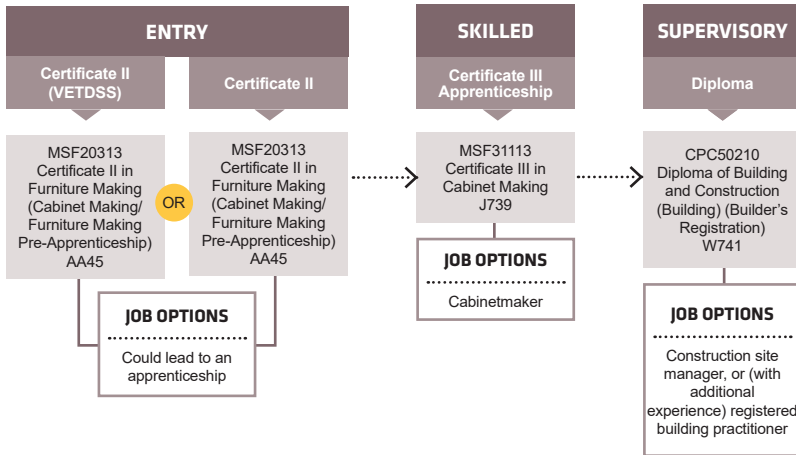

Ph: 13 64 64 Find out more about Jobs and Skills Centres at www.jobsandskills.wa.gov.au

Connect with us...

PATHWAYS FURNITURE

PATHWAYS PLUMBING AND GAS

PATHWAYS CARPENTRY & JOINERY

1800 001 001 | info@smtafe.wa.edu.au | southmetrotafe.wa.edu.au