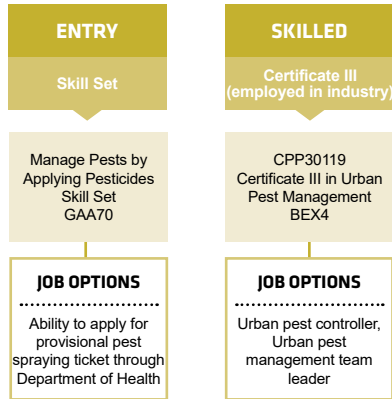

Ph: 13 64 64 Find out more about Jobs and Skills Centres at www.jobsandskills.wa.gov.au

Connect with us...

PATHWAYS

PEST MANAGEMENT

PATHWAYS

LABORATORY OPERATIONS

1800 001 001 | info@smtafe.wa.edu.au | southmetrotafe.wa.edu.au