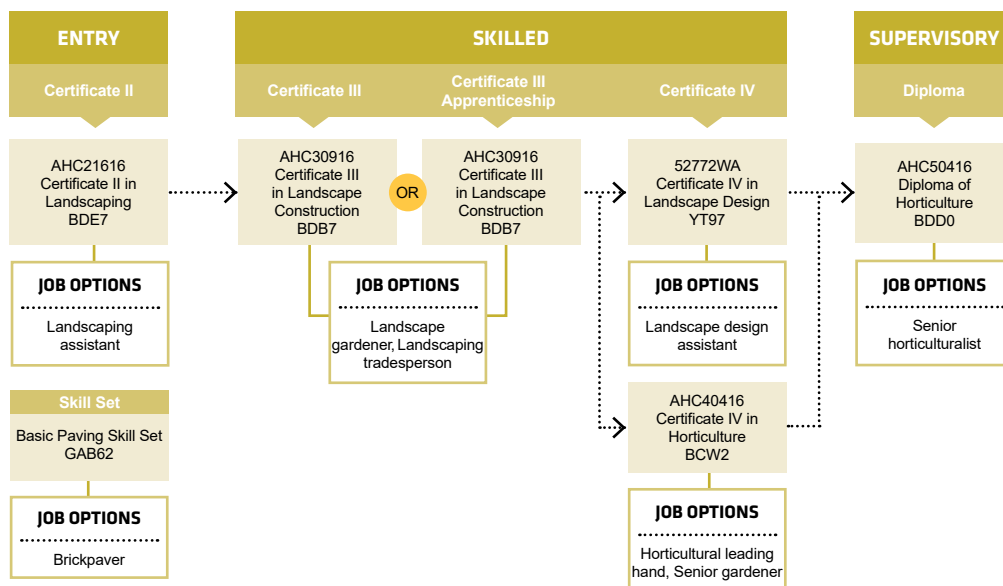

PATHWAYS

LANDSCAPING