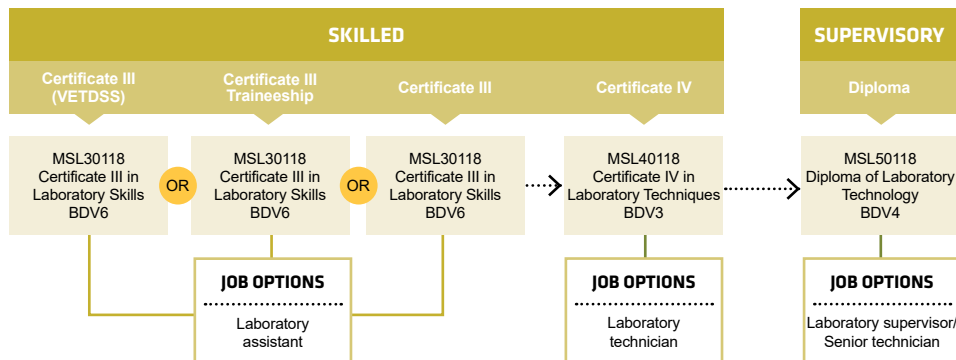

Ph: 13 64 64 Find out more about Jobs and Skills Centres at www.jobsandskills.wa.gov.au

Connect with us...

PATHWAYS

PEST MANAGEMENT

PATHWAYS

LABORATORY OPERATIONS

1800 001 001 | info@smtafe.wa.edu.au | southmetrotafe.wa.edu.au