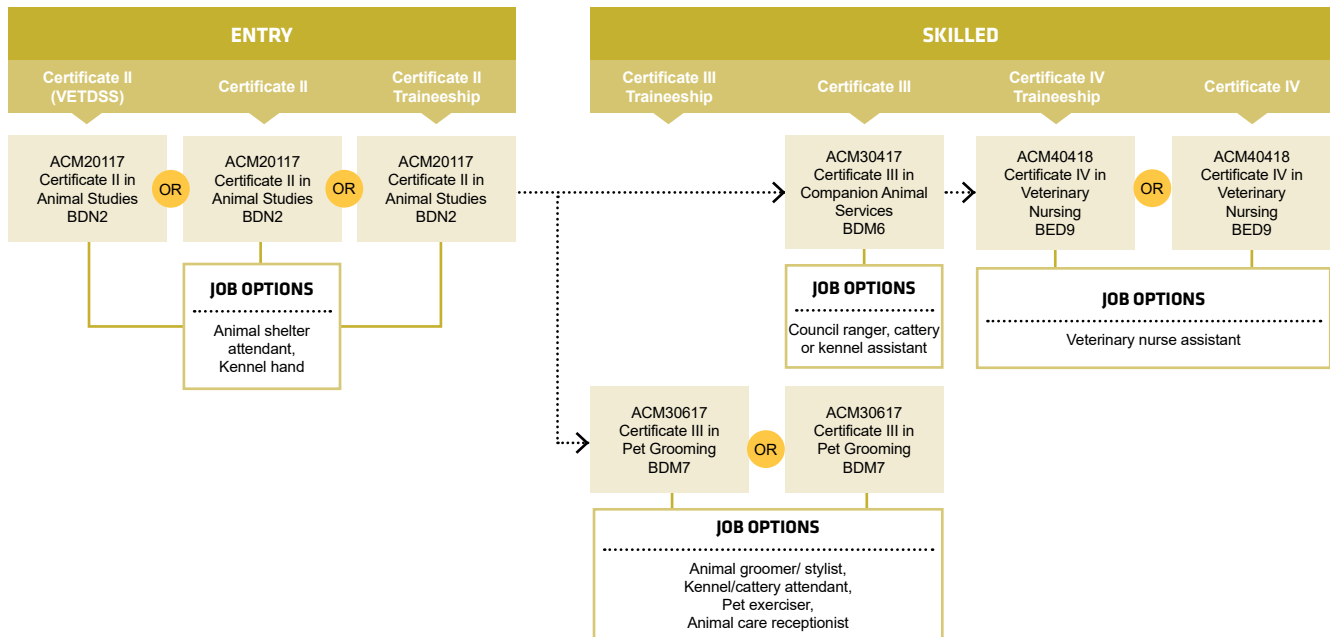

course search

apply and enrol

PATHWAYS ARBORICULTURE

PATHWAYS ANIMAL

PATHWAYS CONSERVATION

PATHWAYS HORTICULTURE

1800 001 001 | info@smtafe.wa.edu.au | southmetrotafe.wa.edu.au

Connect with us...