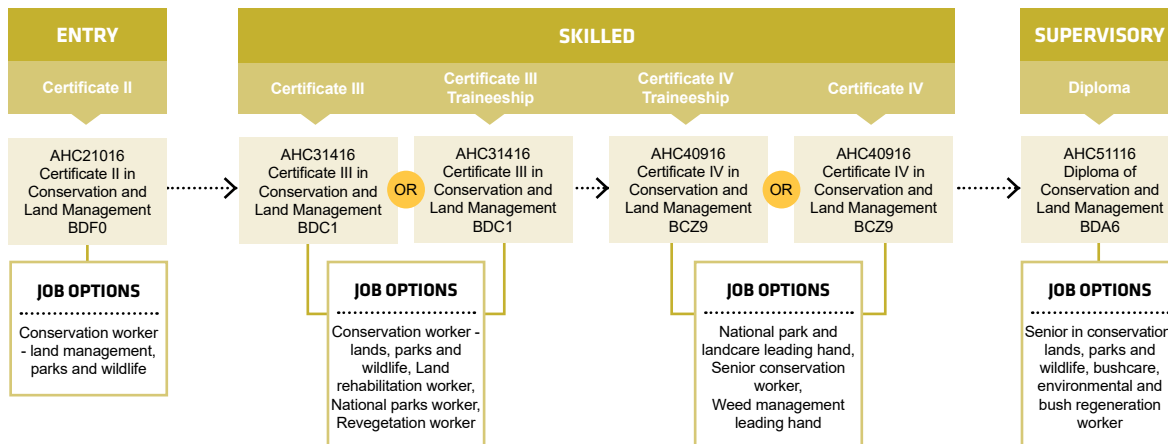

course search

apply and enrol

PATHWAYS ARBORICULTURE

PATHWAYS ANIMAL

PATHWAYS CONSERVATION

PATHWAYS HORTICULTURE

1800 001 001 | info@smtafe.wa.edu.au | southmetrotafe.wa.edu.au

Connect with us...