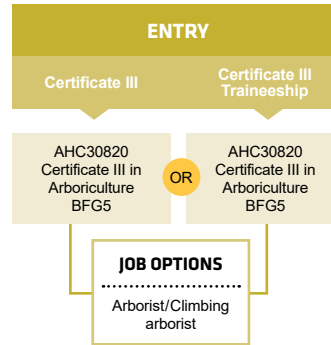

course search

apply and enrol

PATHWAYS ARBORICULTURE

PATHWAYS ANIMAL

PATHWAYS CONSERVATION

PATHWAYS HORTICULTURE

1800 001 001 | info@smtafe.wa.edu.au | southmetrotafe.wa.edu.au

Connect with us...