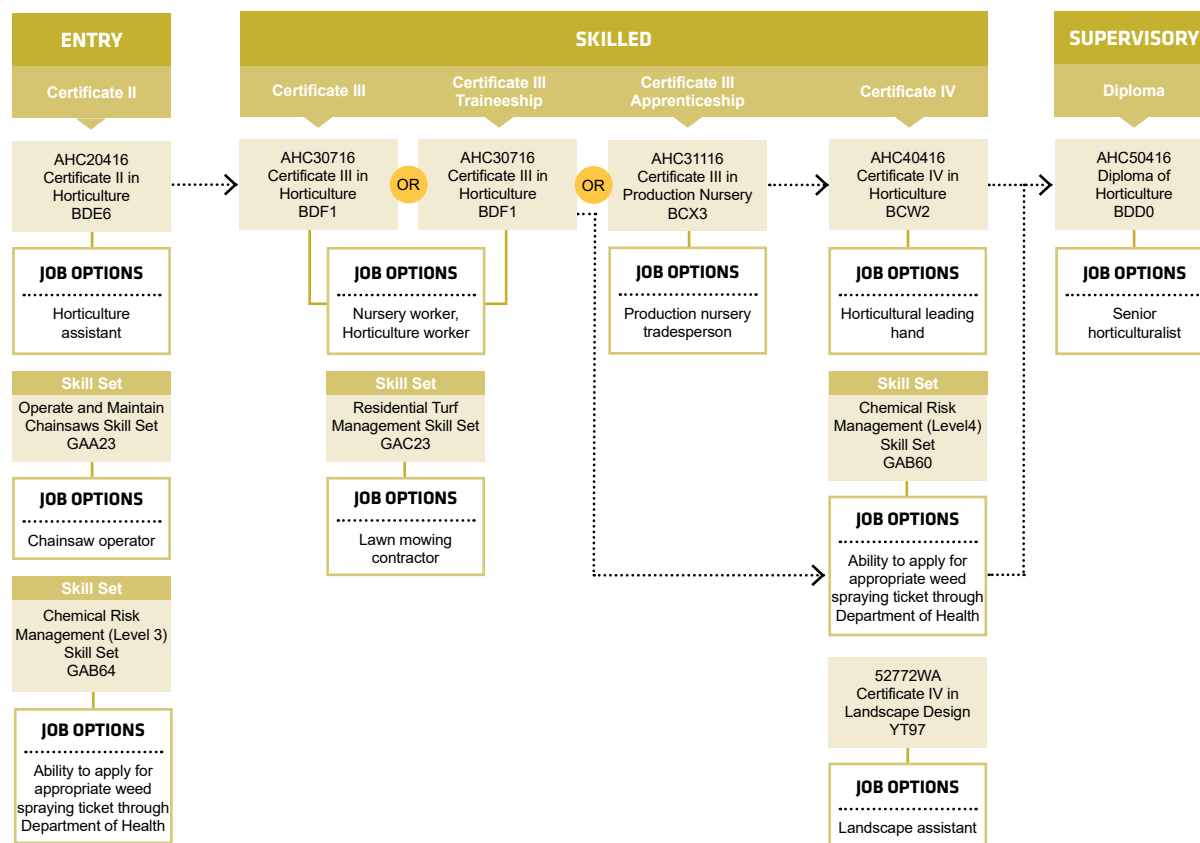

course search

apply and enrol

PATHWAYS ARBORICULTURE

PATHWAYS ANIMAL

PATHWAYS CONSERVATION

PATHWAYS HORTICULTURE

1800 001 001 | info@smtafe.wa.edu.au | southmetrotafe.wa.edu.au

Connect with us...