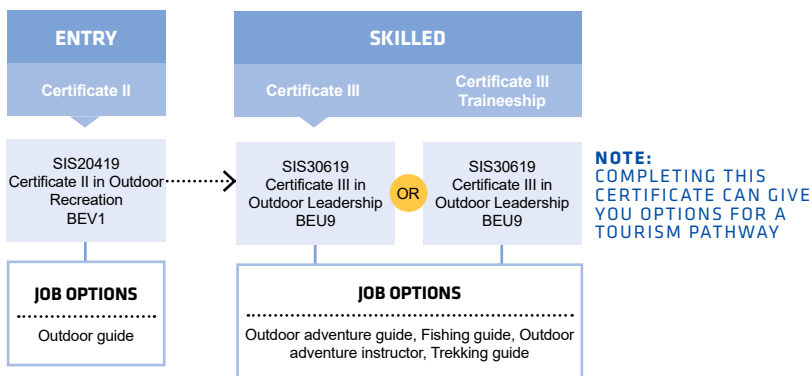

PATHWAYS

OUTDOOR RECREATION