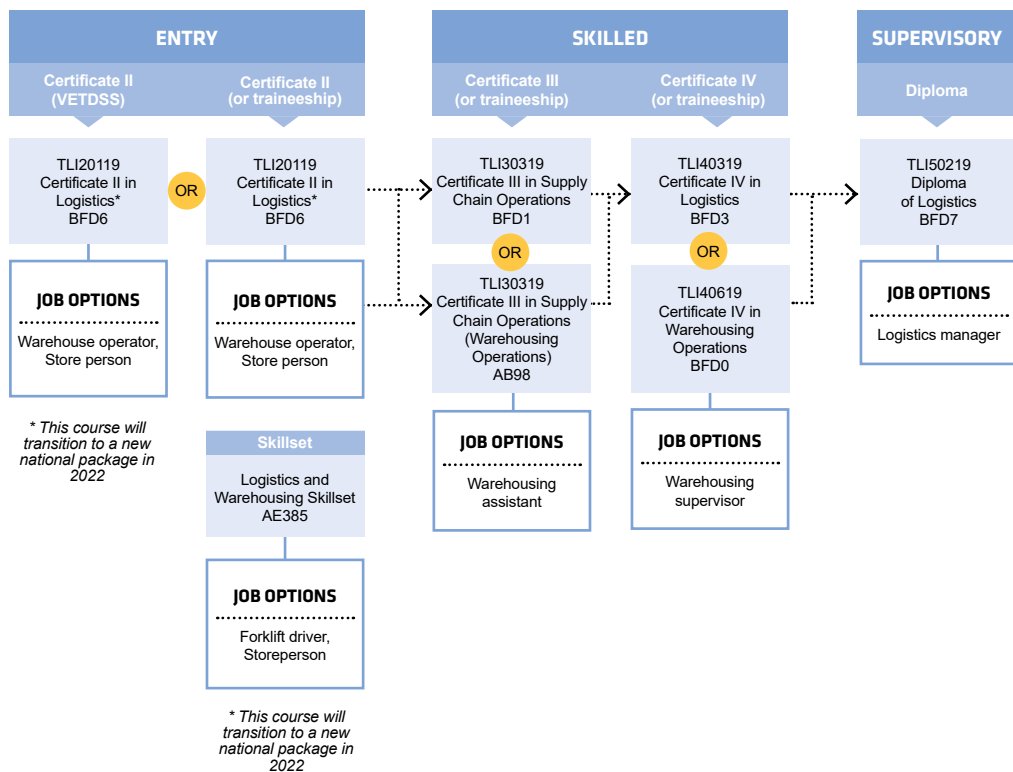

PATHWAYS

LOGISTICS