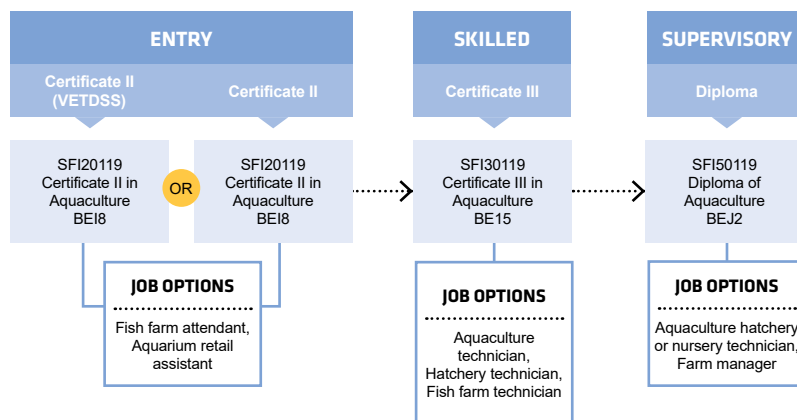

Ph: 13 64 64 Find out more about Jobs and Skills Centres at www.jobsandskills.wa.gov.au

Connect with us...

PATHWAYS

LOGISTICS

PATHWAYS

AQUACULTURE

1800 001 001 | info@smtafe.wa.edu.au | southmetrotafe.wa.edu.au