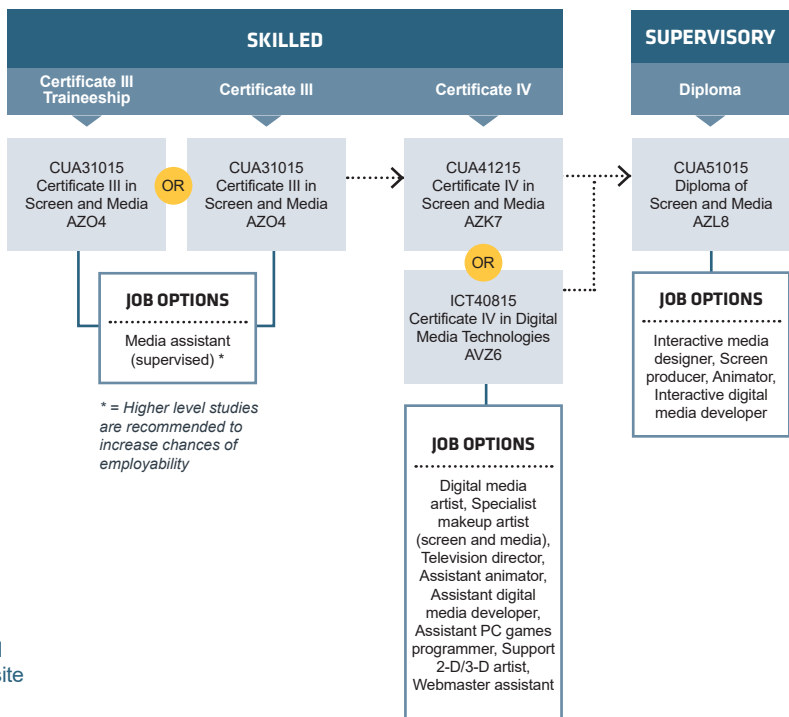

course search

apply and enrol

PATHWAYS PROGRAMMING AND WEB DESIGN

PATHWAYS GENERAL IT

SKILL SET

We also offer skill sets as part of this pathway. Skill sets are a combination of nationally accredited units to help you upskill, meet a specific set of skills for industry and they also count towards a full qualification if you decide to do further study. Please visit our website or contact us to check your eligibility.

PATHWAYS NETWORKING AND SECURITY

PATHWAYS SCREEN AND MEDIA

SKILL SET

We also offer skill sets as part of this pathway. Skill sets are a combination of nationally accredited units to help you upskill, meet a specific set of skills for industry and they also count towards a full qualification if you decide to do further study. Please visit our website or contact us to check your eligibility.