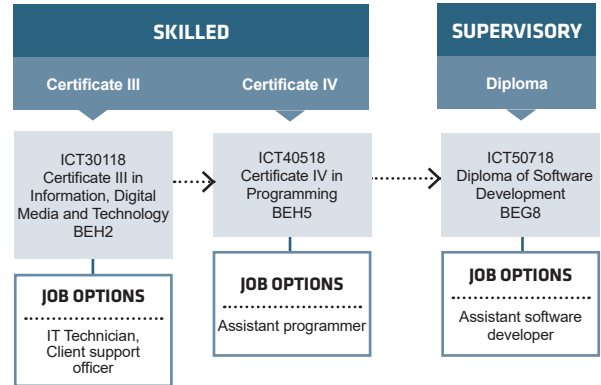

course search

apply and enrol

PATHWAYS PROGRAMMING AND WEB DESIGN

PATHWAYS GENERAL IT

SKILL SET

We also offer skill sets as part of this pathway. Skill sets are a combination of nationally accredited units to help you upskill, meet a specific set of skills for industry and they also count towards a full qualification if you decide to do further study. Please visit our website or contact us to check your eligibility.

PATHWAYS NETWORKING AND SECURITY

PATHWAYS SCREEN AND MEDIA

SKILL SET

We also offer skill sets as part of this pathway. Skill sets are a combination of nationally accredited units to help you upskill, meet a specific set of skills for industry and they also count towards a full qualification if you decide to do further study. Please visit our website or contact us to check your eligibility.