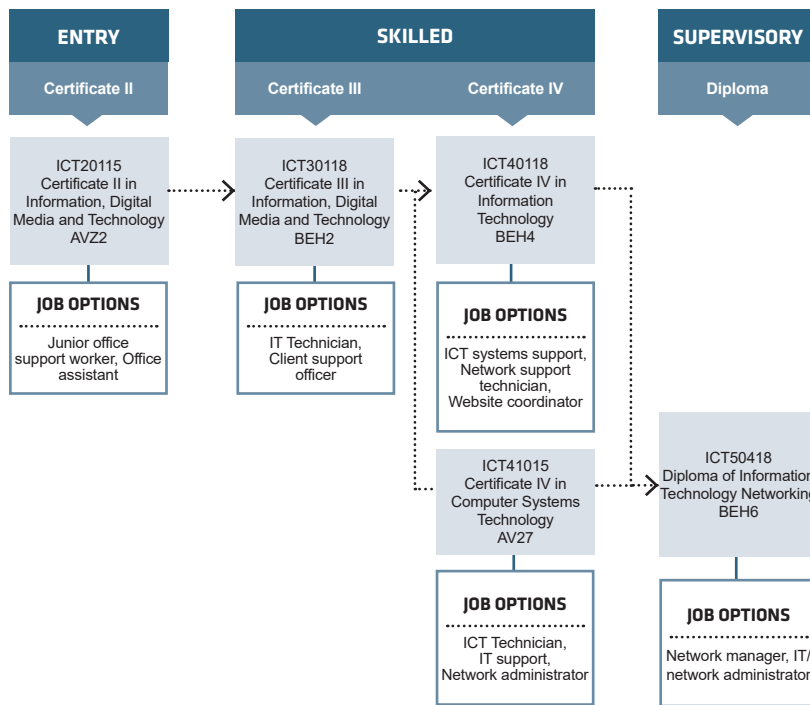

course search

apply and enrol

PATHWAYS PROGRAMMING AND WEB DESIGN

PATHWAYS GENERAL IT

SKILL SET

We also offer skill sets as part of this pathway. Skill sets are a combination of nationally accredited units to help you upskill, meet a specific set of skills for industry and they also count towards a full qualification if you decide to do further study. Please visit our website or contact us to check your eligibility.

PATHWAYS NETWORKING AND SECURITY

PATHWAYS SCREEN AND MEDIA

SKILL SET

We also offer skill sets as part of this pathway. Skill sets are a combination of nationally accredited units to help you upskill, meet a specific set of skills for industry and they also count towards a full qualification if you decide to do further study. Please visit our website or contact us to check your eligibility.