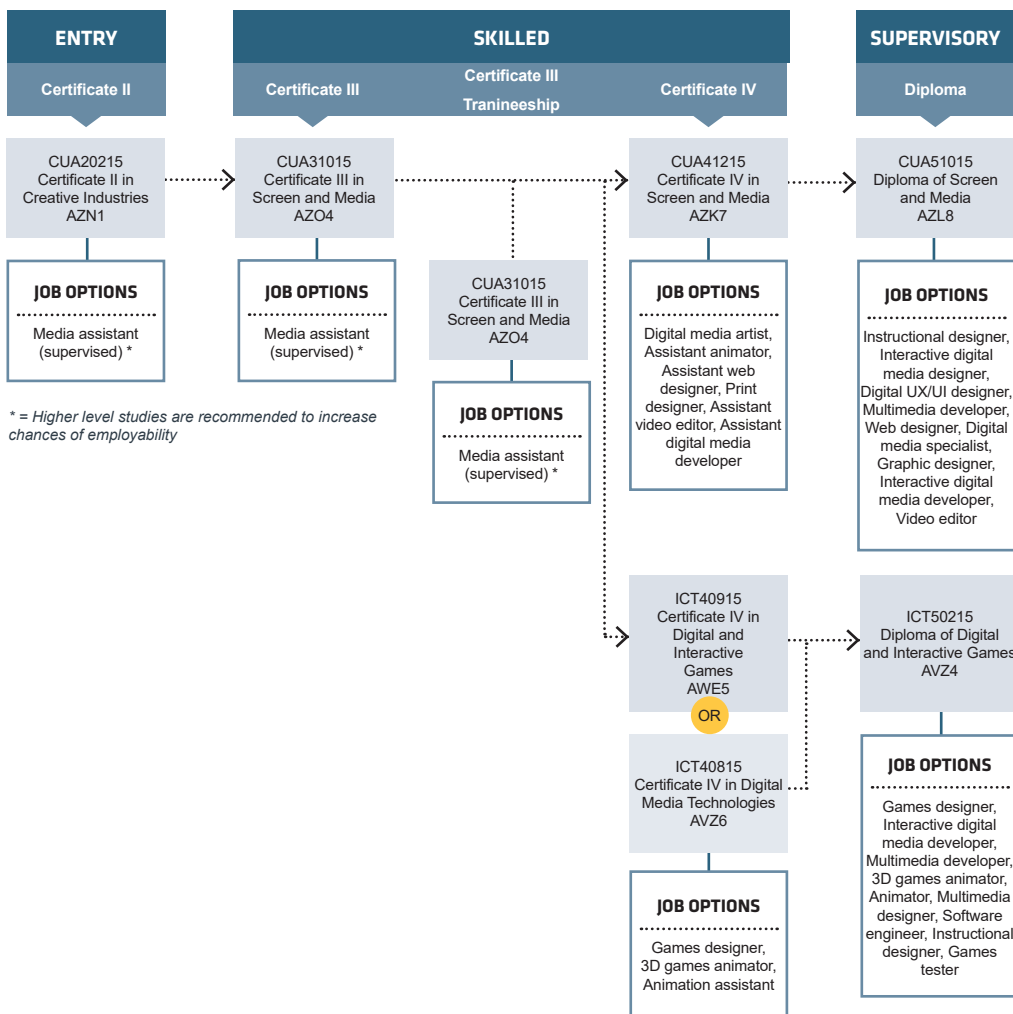

course search

apply and enrol

PATHWAYS PROGRAMMING AND WEB DESIGN

PATHWAYS GENERAL IT

SKILL SET

We also offer skill sets as part of this pathway. Skill sets are a combination of nationally accredited units to help you upskill, meet a specific set of skills for industry and they also count towards a full qualification if you decide to do further study. Please visit our website or contact us to check your eligibility.

PATHWAYS NETWORKING AND SECURITY

PATHWAYS SCREEN AND MEDIA

SKILL SET

We also offer skill sets as part of this pathway. Skill sets are a combination of nationally accredited units to help you upskill, meet a specific set of skills for industry and they also count towards a full qualification if you decide to do further study. Please visit our website or contact us to check your eligibility.

Ph: 13 64 64 Find out more about Jobs and Skills Centres at www.jobsandskills.wa.gov.au

Connect with us...

PATHWAYS

MULTIMEDIA AND GAMES

SKILL SET

We also offer skill sets as part of this pathway. Skill sets are a combination of nationally accredited units to help you upskill, meet a specific set of skills for industry and they also count towards a full qualification if you decide to do further study. Please visit our website or contact us to check your eligibility.