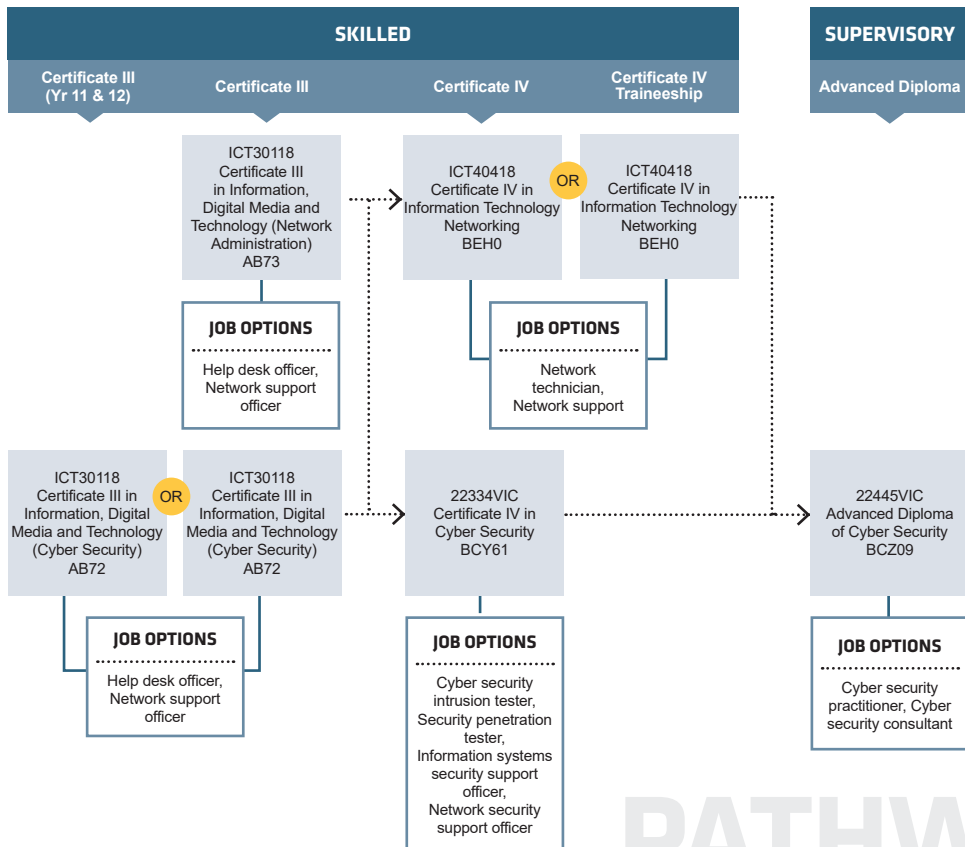

course search

apply and enrol

PATHWAYS PROGRAMMING AND WEB DESIGN

PATHWAYS GENERAL IT

SKILL SET

We also offer skill sets as part of this pathway. Skill sets are a combination of nationally accredited units to help you upskill, meet a specific set of skills for industry and they also count towards a full qualification if you decide to do further study. Please visit our website or contact us to check your eligibility.

PATHWAYS NETWORKING AND SECURITY

PATHWAYS SCREEN AND MEDIA

SKILL SET

We also offer skill sets as part of this pathway. Skill sets are a combination of nationally accredited units to help you upskill, meet a specific set of skills for industry and they also count towards a full qualification if you decide to do further study. Please visit our website or contact us to check your eligibility.