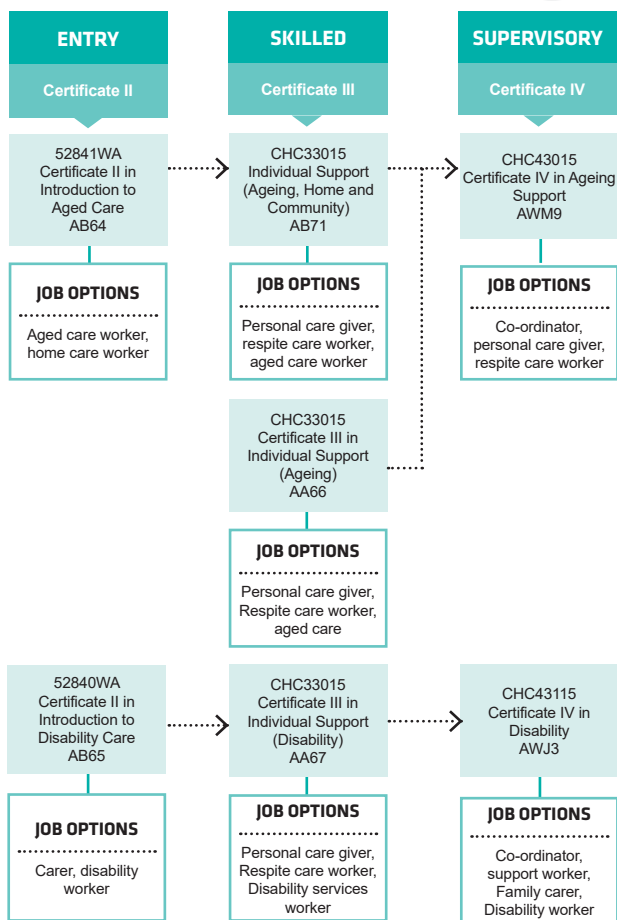

course search

apply and enrol

PATHWAYS EDUCATION SUPPORT

PATHWAYS CHILDREN'S SERVICES

PATHWAYS COMMUNITY SERVICES

SKILL SET

We also offer skill sets as part of this pathway. Skill sets are a combination of nationally accredited units to help you upskill, meet a specific set of skills for industry and they also count towards a full qualification if you decide to do further study. Please visit our website or contact us to check your eligibility.

Ph: 13 64 64 Find out more about Jobs and Skills Centres at www.jobsandskills.wa.gov.au

Connect with us...

PATHWAYS

AGED CARE

SKILL SET

We also offer skill sets as part of this pathway. Skill sets are a combination of nationally accredited units to help you upskill, meet a specific set of skills for industry and they also count towards a full qualification if you decide to do further study. Please visit our website or contact us to check your eligibility.