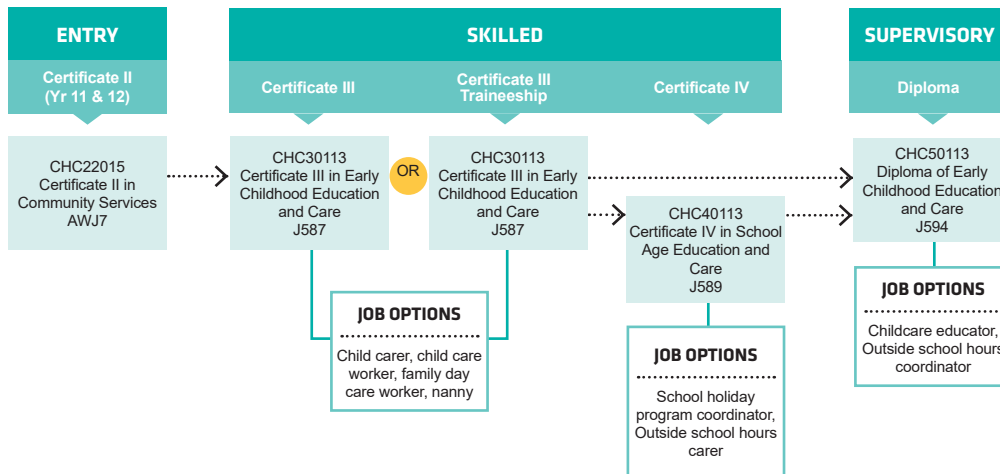

course search

apply and enrol

PATHWAYS EDUCATION SUPPORT

PATHWAYS CHILDREN'S SERVICES

PATHWAYS COMMUNITY SERVICES

SKILL SET

We also offer skill sets as part of this pathway. Skill sets are a combination of nationally accredited units to help you upskill, meet a specific set of skills for industry and they also count towards a full qualification if you decide to do further study. Please visit our website or contact us to check your eligibility.

Ph: 13 64 64 Find out more about Jobs and Skills Centres at www.jobsandskills.wa.gov.au

Connect with us...

PATHWAYS

AGED CARE

SKILL SET

We also offer skill sets as part of this pathway. Skill sets are a combination of nationally accredited units to help you upskill, meet a specific set of skills for industry and they also count towards a full qualification if you decide to do further study. Please visit our website or contact us to check your eligibility.