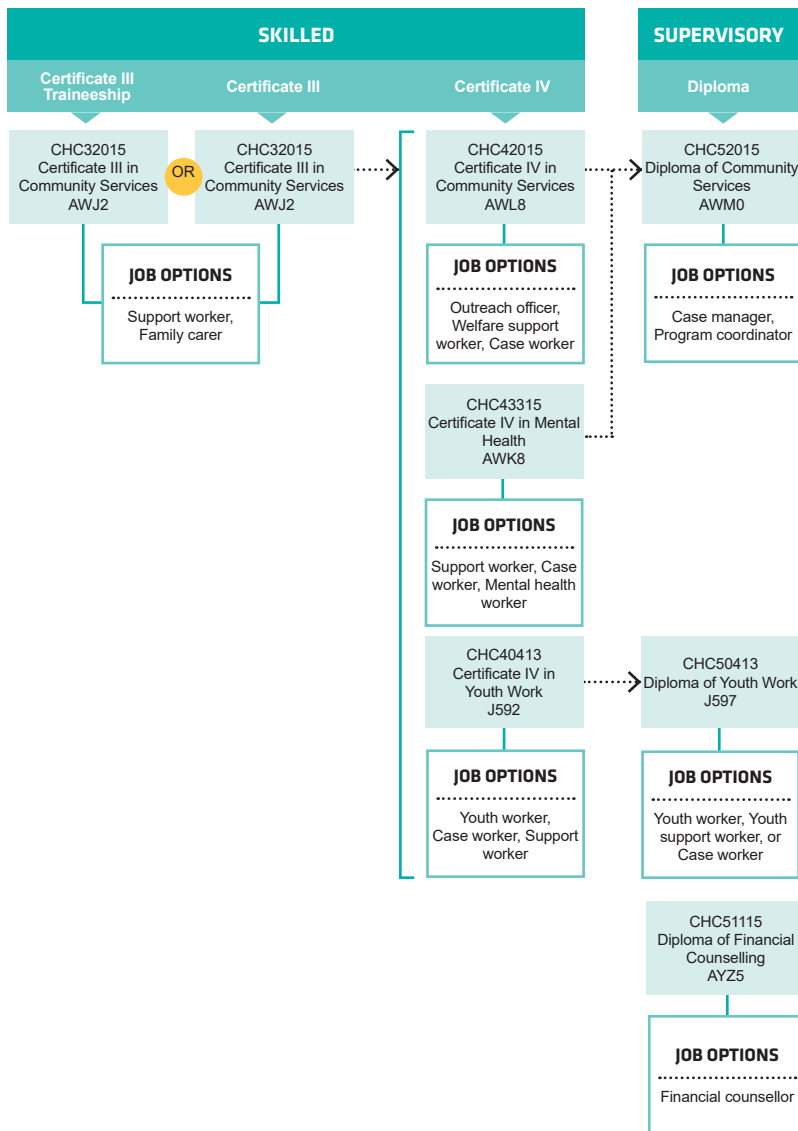

course search

apply and enrol

PATHWAYS EDUCATION SUPPORT

PATHWAYS CHILDREN'S SERVICES

PATHWAYS COMMUNITY SERVICES

SKILL SET

We also offer skill sets as part of this pathway. Skill sets are a combination of nationally accredited units to help you upskill, meet a specific set of skills for industry and they also count towards a full qualification if you decide to do further study. Please visit our website or contact us to check your eligibility.

Ph: 13 64 64 Find out more about Jobs and Skills Centres at www.jobsandskills.wa.gov.au

Connect with us...

PATHWAYS

AGED CARE

SKILL SET

We also offer skill sets as part of this pathway. Skill sets are a combination of nationally accredited units to help you upskill, meet a specific set of skills for industry and they also count towards a full qualification if you decide to do further study. Please visit our website or contact us to check your eligibility.