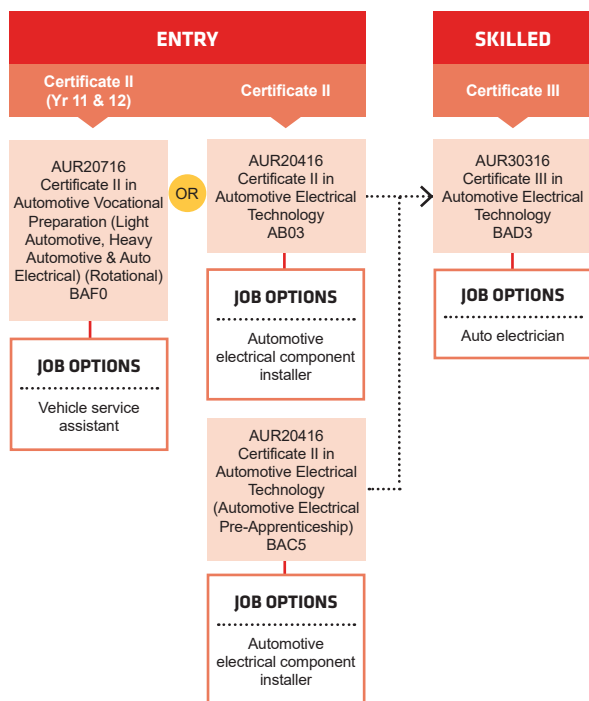

course search

apply and enrol

PATHWAYS LIGHT AUTOMOTIVE

SKILL SET

We also offer skill sets as part of this pathway. Skill sets are a combination of nationally accredited units to help you upskill, meet a specific set of skills for industry and they also count towards a full qualification if you decide to do further study. Please visit our website or contact us to check your eligibility.

SKILL SET

We also offer skill sets as part of this pathway. Skill sets are a combination of nationally accredited units to help you upskill, meet a specific set of skills for industry and they also count towards a full qualification if you decide to do further study. Please visit our website or contact us to check your eligibility.