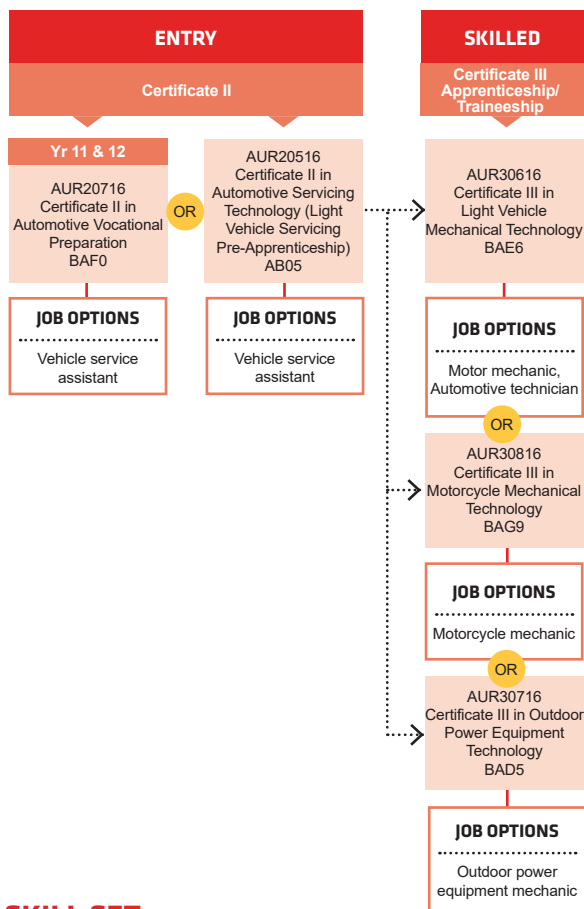

course search

apply and enrol

PATHWAYS LIGHT AUTOMOTIVE

SKILL SET

We also offer skill sets as part of this pathway. Skill sets are a combination of nationally accredited units to help you upskill, meet a specific set of skills for industry and they also count towards a full qualification if you decide to do further study. Please visit our website or contact us to check your eligibility.