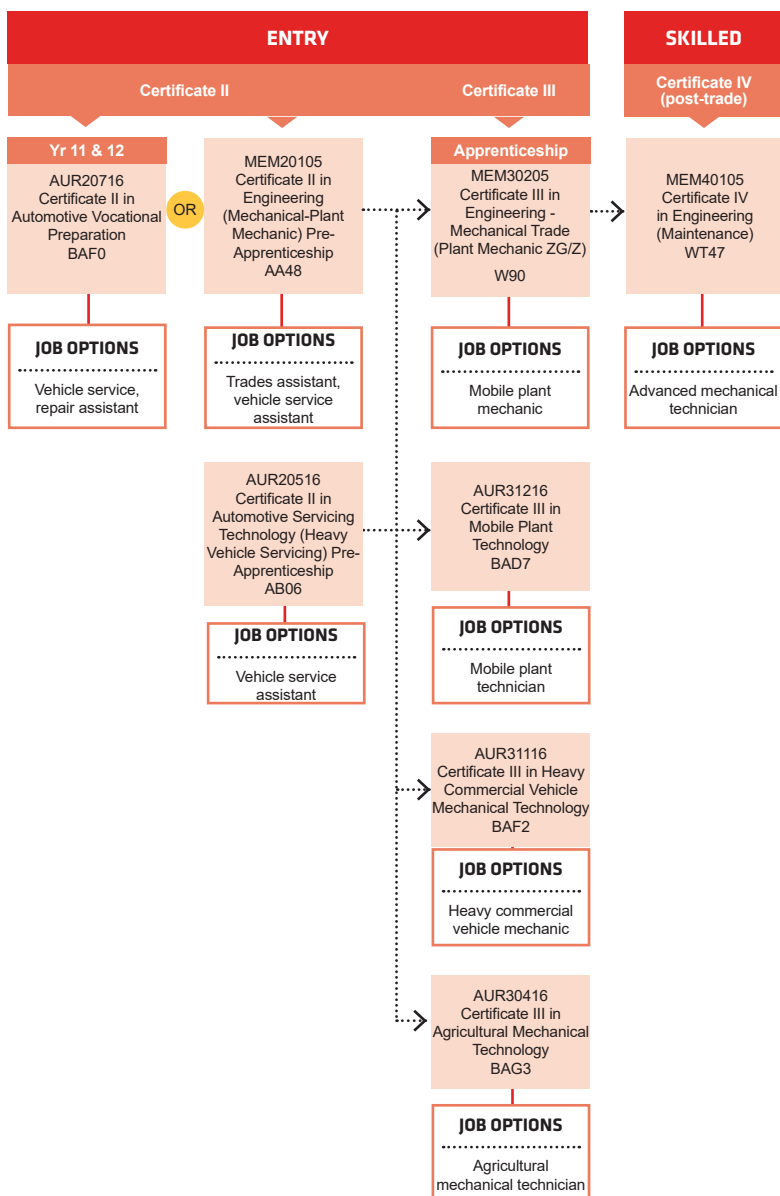

PATHWAYS

HEAVY AUTOMOTIVE