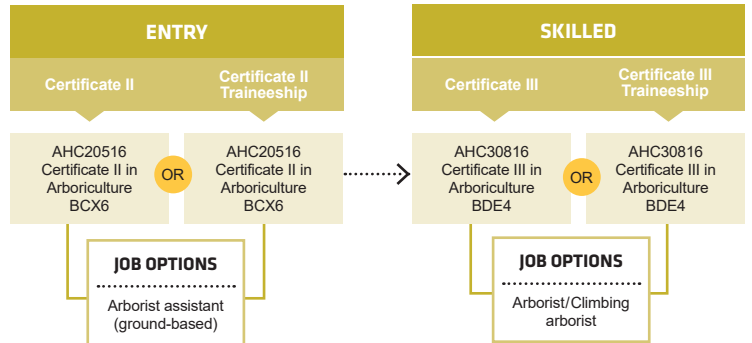

course search

apply and enrol

PATHWAYS ARBORICULTURE

PATHWAYS ANIMAL

SKILL SET

We also offer skill sets as part of this pathway. Skill sets are a combination of nationally accredited units to help you upskill, meet a specific set of skills for industry and they also count towards a full qualification if you decide to do further study. Please visit our website or contact us to check your eligibility.

Ph: 13 64 64 Find out more about Jobs and Skills Centres at www.jobsandskills.wa.gov.au

Connect with us...

PATHWAYS CONSERVATION

PATHWAYS HORTICULTURE

SKILL SET

We also offer skill sets as part of this pathway. Skill sets are a combination of nationally accredited units to help you upskill, meet a specific set of skills for industry and they also count towards a full qualification if you decide to do further study. Please visit our website or contact us to check your eligibility.