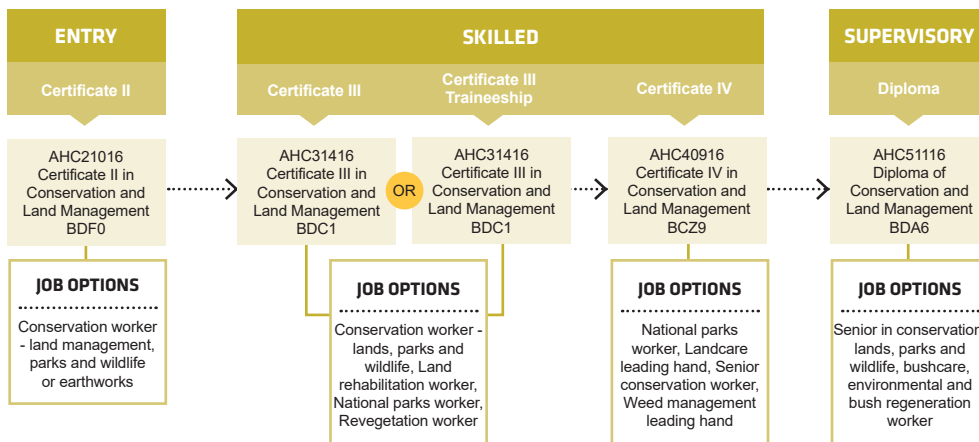

course search

apply and enrol

PATHWAYS ARBORICULTURE

PATHWAYS ANIMAL

SKILL SET

We also offer skill sets as part of this pathway. Skill sets are a combination of nationally accredited units to help you upskill, meet a specific set of skills for industry and they also count towards a full qualification if you decide to do further study. Please visit our website or contact us to check your eligibility.

Ph: 13 64 64 Find out more about Jobs and Skills Centres at www.jobsandskills.wa.gov.au

Connect with us...

PATHWAYS CONSERVATION

PATHWAYS HORTICULTURE

SKILL SET

We also offer skill sets as part of this pathway. Skill sets are a combination of nationally accredited units to help you upskill, meet a specific set of skills for industry and they also count towards a full qualification if you decide to do further study. Please visit our website or contact us to check your eligibility.