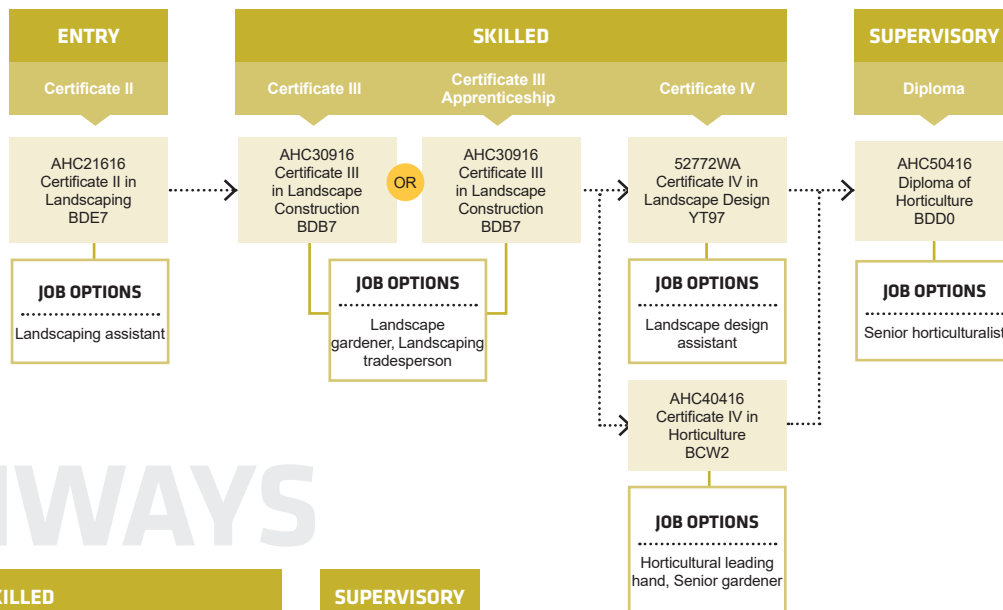

PATHWAYS

LANDSCAPING

PATHWAYS

SPORTS TURF