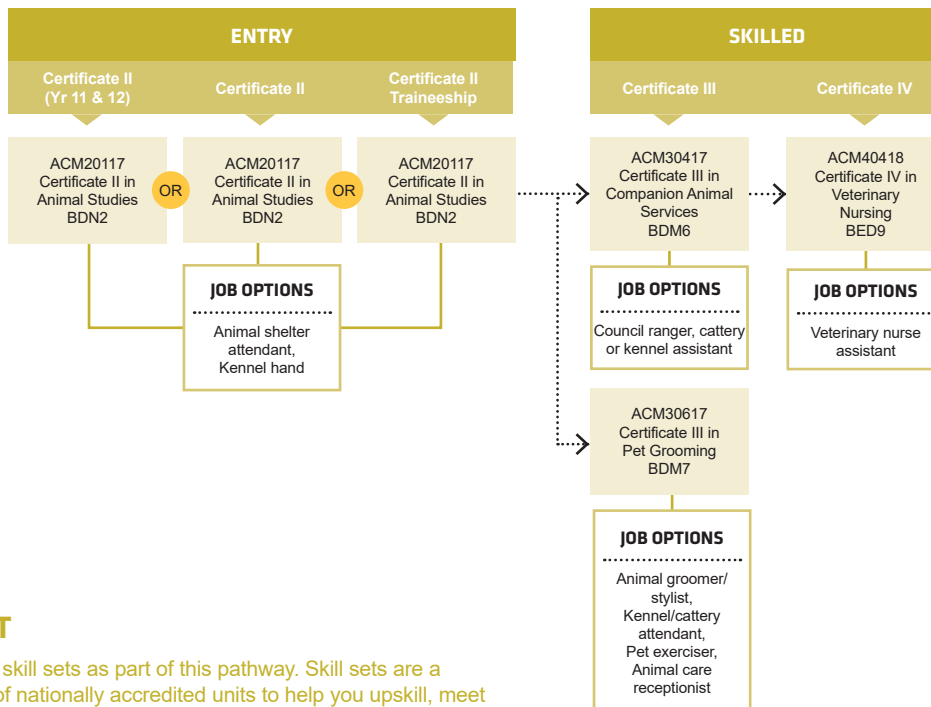

course search

apply and enrol

PATHWAYS ARBORICULTURE

PATHWAYS ANIMAL

SKILL SET

We also offer skill sets as part of this pathway. Skill sets are a combination of nationally accredited units to help you upskill, meet a specific set of skills for industry and they also count towards a full qualification if you decide to do further study. Please visit our website or contact us to check your eligibility.

Ph: 13 64 64 Find out more about Jobs and Skills Centres at www.jobsandskills.wa.gov.au

Connect with us...

PATHWAYS CONSERVATION

PATHWAYS HORTICULTURE

SKILL SET

We also offer skill sets as part of this pathway. Skill sets are a combination of nationally accredited units to help you upskill, meet a specific set of skills for industry and they also count towards a full qualification if you decide to do further study. Please visit our website or contact us to check your eligibility.