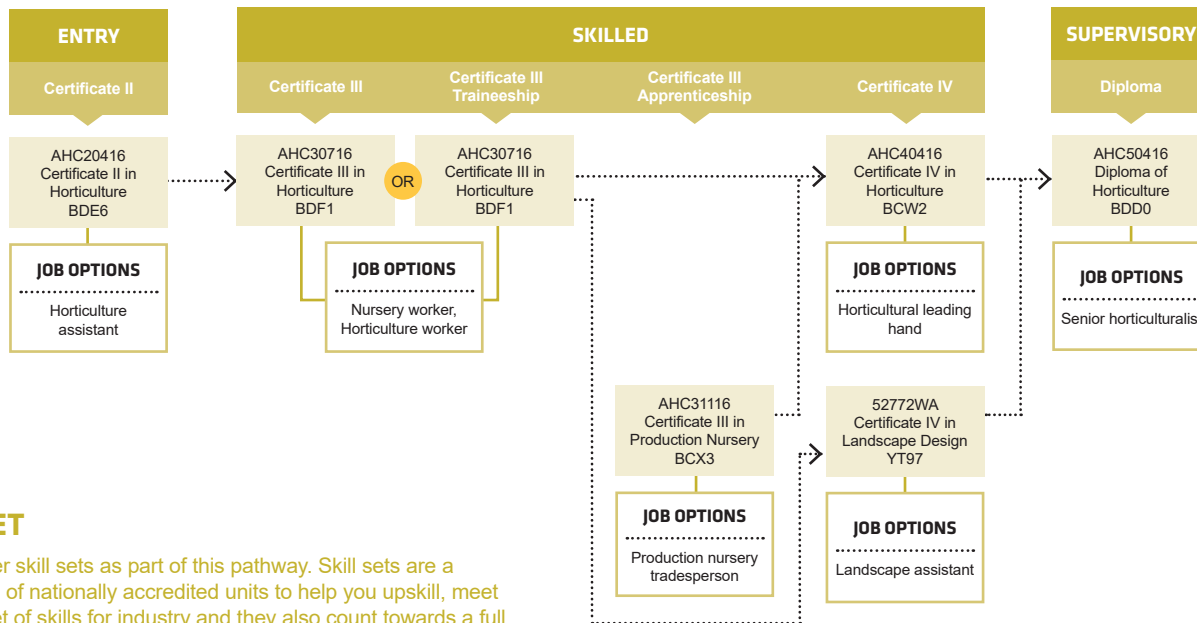

course search

apply and enrol

PATHWAYS ARBORICULTURE

PATHWAYS ANIMAL

SKILL SET

We also offer skill sets as part of this pathway. Skill sets are a combination of nationally accredited units to help you upskill, meet a specific set of skills for industry and they also count towards a full qualification if you decide to do further study. Please visit our website or contact us to check your eligibility.

Ph: 13 64 64 Find out more about Jobs and Skills Centres at www.jobsandskills.wa.gov.au

Connect with us...

PATHWAYS CONSERVATION

PATHWAYS HORTICULTURE

SKILL SET

We also offer skill sets as part of this pathway. Skill sets are a combination of nationally accredited units to help you upskill, meet a specific set of skills for industry and they also count towards a full qualification if you decide to do further study. Please visit our website or contact us to check your eligibility.