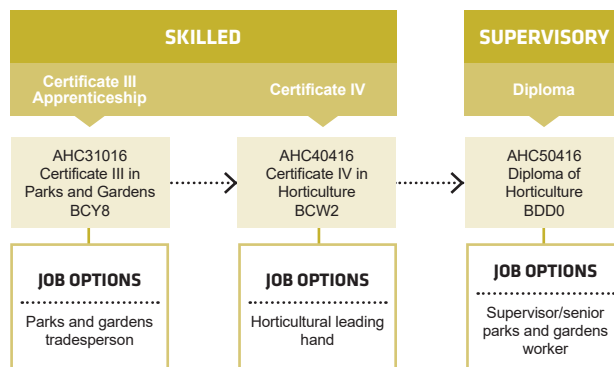

Ph: 13 64 64 Find out more about Jobs and Skills Centres at www.jobsandskills.wa.gov.au

Connect with us...

PATHWAYS CONSERVATION

PATHWAYS HORTICULTURE

SKILL SET

We also offer skill sets as part of this pathway. Skill sets are a combination of nationally accredited units to help you upskill, meet a specific set of skills for industry and they also count towards a full qualification if you decide to do further study. Please visit our website or contact us to check your eligibility.

Ph: 13 64 64 Find out more about Jobs and Skills Centres at www.jobsandskills.wa.gov.au

Connect with us...

PATHWAYS

LANDSCAPING

PATHWAYS

SPORTS TURF

PATHWAYS

PARKS AND GARDENS

SKILL SET

We also offer skill sets as part of this pathway. Skill sets are a combination of nationally accredited units to help you upskill, meet a specific set of skills for industry and they also count towards a full qualification if you decide to do further study. Please visit our website or contact us to check your eligibility.