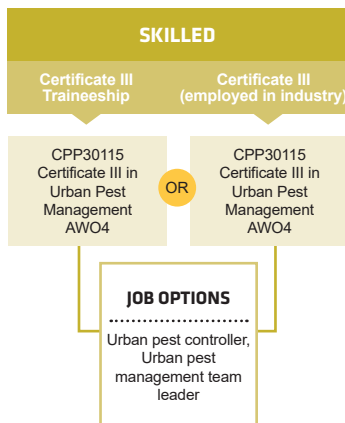

SKILL SET

We also offer skill sets as part of this pathway. Skill sets are a combination of nationally accredited units to help you upskill, meet a specific set of skills for industry and they also count towards a full qualification if you decide to do further study. Please visit our website or contact us to check your eligibility.

Ph: 13 64 64 Find out more about Jobs and Skills Centres at www.jobsandskills.wa.gov.au

Connect with us...

PATHWAYS

PEST MANAGEMENT

PATHWAYS

LABORATORY OPERATIONS

SKILL SET

We also offer skill sets as part of this pathway. Skill sets are a combination of nationally accredited units to help you upskill, meet a specific set of skills for industry and they also count towards a full qualification if you decide to do further study. Please visit our website or contact us to check your eligibility.