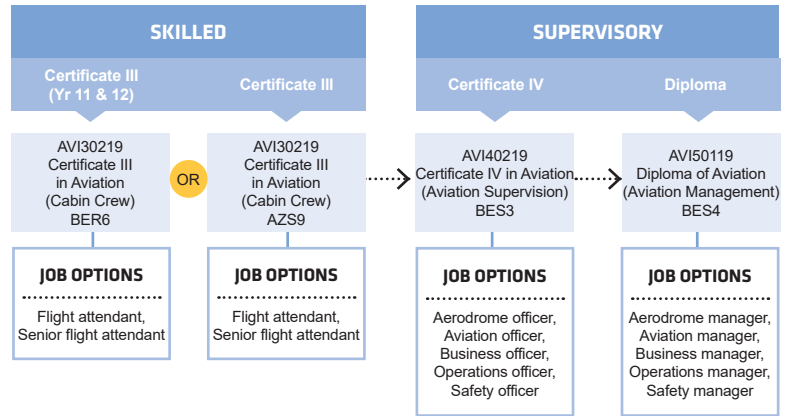

course search

apply and enrol

PATHWAYS PILOT STUDIES

PATHWAYS CABIN CREW

PATHWAYS AIRCRAFT MAINTENANCE

PATHWAYS

MARITIME OPERATIONS - MASTER AND DECK

SKILL SET

We also offer skill sets as part of this pathway. Skill sets are a combination of nationally accredited units to help you upskill, meet a specific set of skills for industry and they also count towards a full qualification if you decide to do further study. Please visit our website or contact us to check your eligibility.