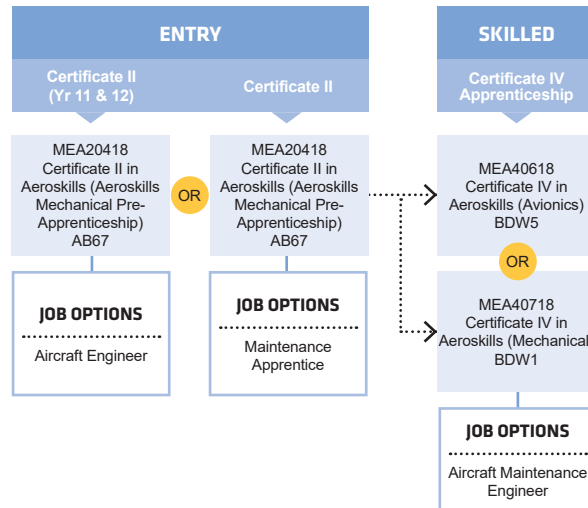

course search

apply and enrol

PATHWAYS PILOT STUDIES

PATHWAYS CABIN CREW

PATHWAYS AIRCRAFT MAINTENANCE

PATHWAYS

MARITIME OPERATIONS - MASTER AND DECK

SKILL SET

We also offer skill sets as part of this pathway. Skill sets are a combination of nationally accredited units to help you upskill, meet a specific set of skills for industry and they also count towards a full qualification if you decide to do further study. Please visit our website or contact us to check your eligibility.

SKILL SET

We also offer skill sets as part of this pathway. Skill sets are a combination of nationally accredited units to help you upskill, meet a specific set of skills for industry and they also count towards a full qualification if you decide to do further study. Please visit our website or contact us to check your eligibility.