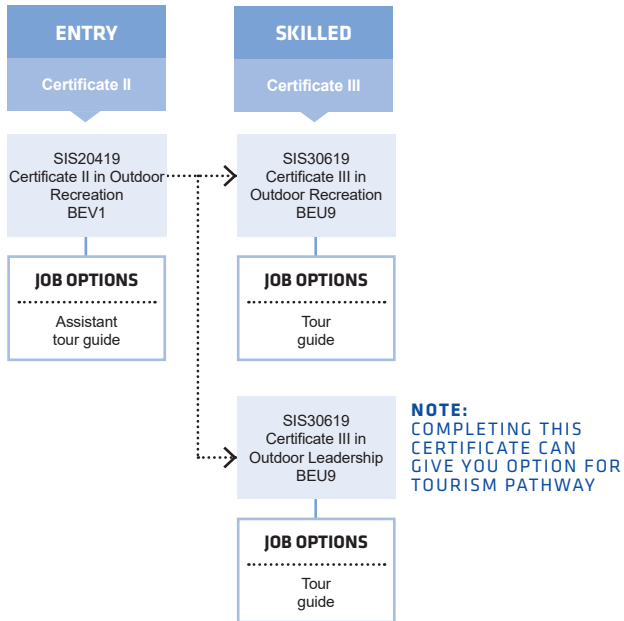

Ph: 13 64 64 Find out more about Jobs and Skills Centres at www.jobsandskills.wa.gov.au

Connect with us...

PATHWAYS LOGISTICS

PATHWAYS AQUACULTURE

SKILL SET

We also offer skill sets as part of this pathway. Skill sets are a combination of nationally accredited units to help you upskill, meet a specific set of skills for industry and they also count towards a full qualification if you decide to do further study. Please visit our website or contact us to check your eligibility.

Ph: 13 64 64 Find out more about Jobs and Skills Centres at www.jobsandskills.wa.gov.au

Connect with us...

PATHWAYS

OUTDOOR RECREATION

PATHWAYS

FISHING

SKILL SET

We also offer skill sets as part of this pathway. Skill sets are a combination of nationally accredited units to help you upskill, meet a specific set of skills for industry and they also count towards a full qualification if you decide to do further study. Please visit our website or contact us to check your eligibility.