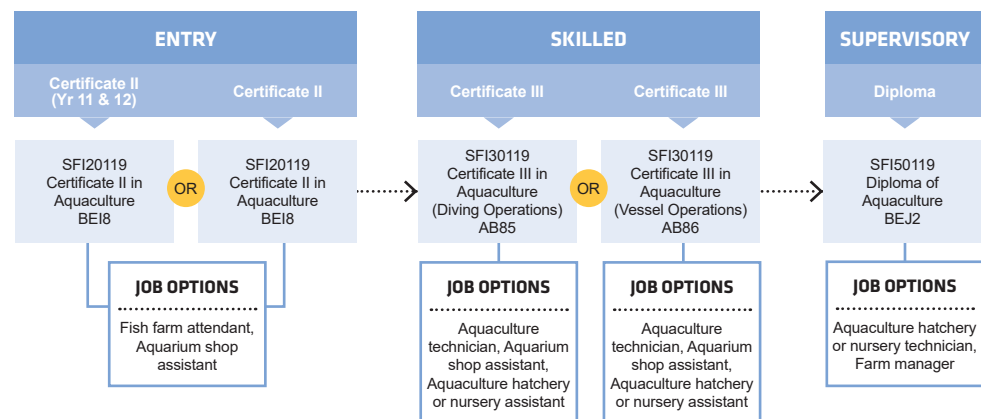

Ph: 13 64 64 Find out more about Jobs and Skills Centres at www.jobsandskills.wa.gov.au

Connect with us...

PATHWAYS LOGISTICS

PATHWAYS AQUACULTURE

SKILL SET

We also offer skill sets as part of this pathway. Skill sets are a combination of nationally accredited units to help you upskill, meet a specific set of skills for industry and they also count towards a full qualification if you decide to do further study. Please visit our website or contact us to check your eligibility.