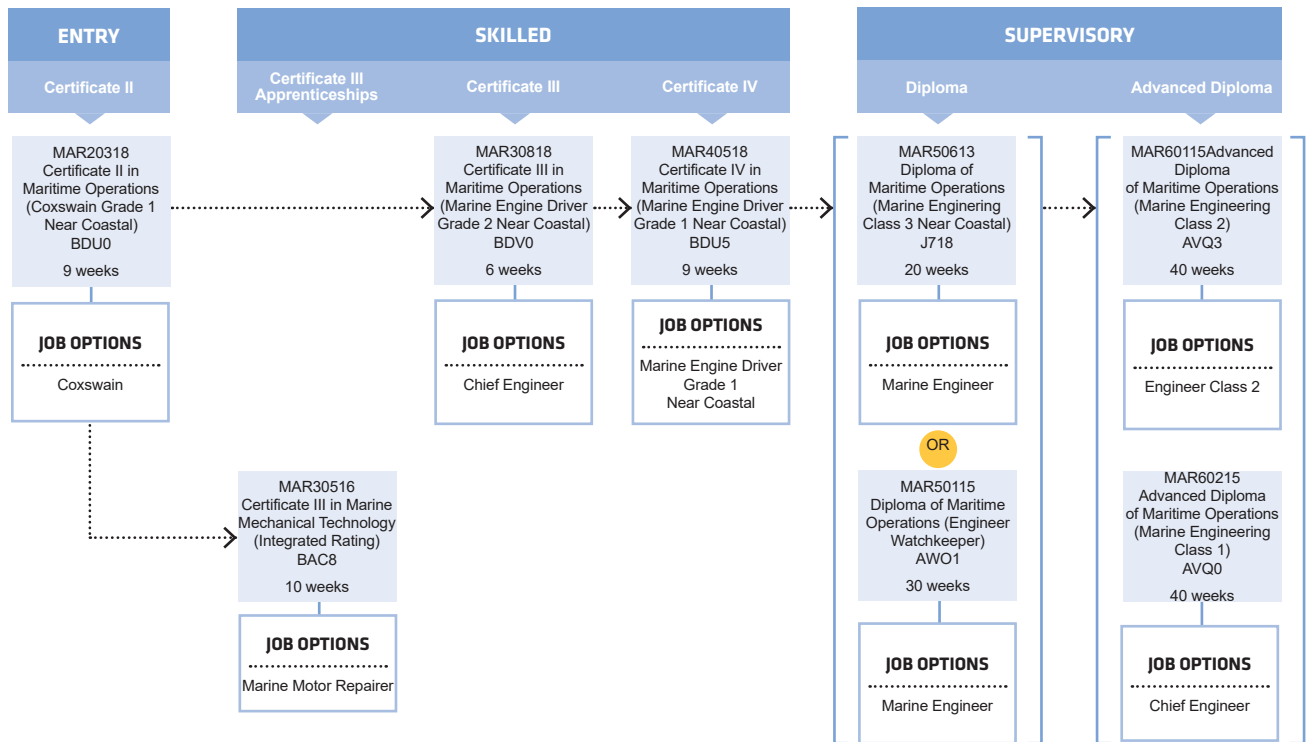

PATHWAYS

MARITIME OPERATIONS - ENGINEERING

SKILL SET

We also offer skill sets as part of this pathway. Skill sets are a combination of nationally accredited units to help you upskill, meet a specific set of skills for industry and they also count towards a full qualification if you decide to do further study. Please visit our website or contact us to check your eligibility.

Please visit the Australian Maritime Safety Authority (AMSA) website for details regarding required sea service and additional requirements. <https://www.amsa.gov.au/qualifications-training>

1800 001 001 | info@smtafe.wa.edu.au | southmetrotafe.wa.edu.au

Connect with us...

South Metropolitan TAFE: RTO: 52787 TEQSA: PRV14272 CRICOS: 00020G

Visit your nearest TAFE Jobs and Skills Centre at Mandurah, Rockingham or Thornlie campuses for advice and information on careers, training and employment. Services are free and accessible to all members of the community.

Ph: 13 64 64 Find out more about Jobs and Skills Centres at www.jobsandskills.wa.gov.au

Connect with us...