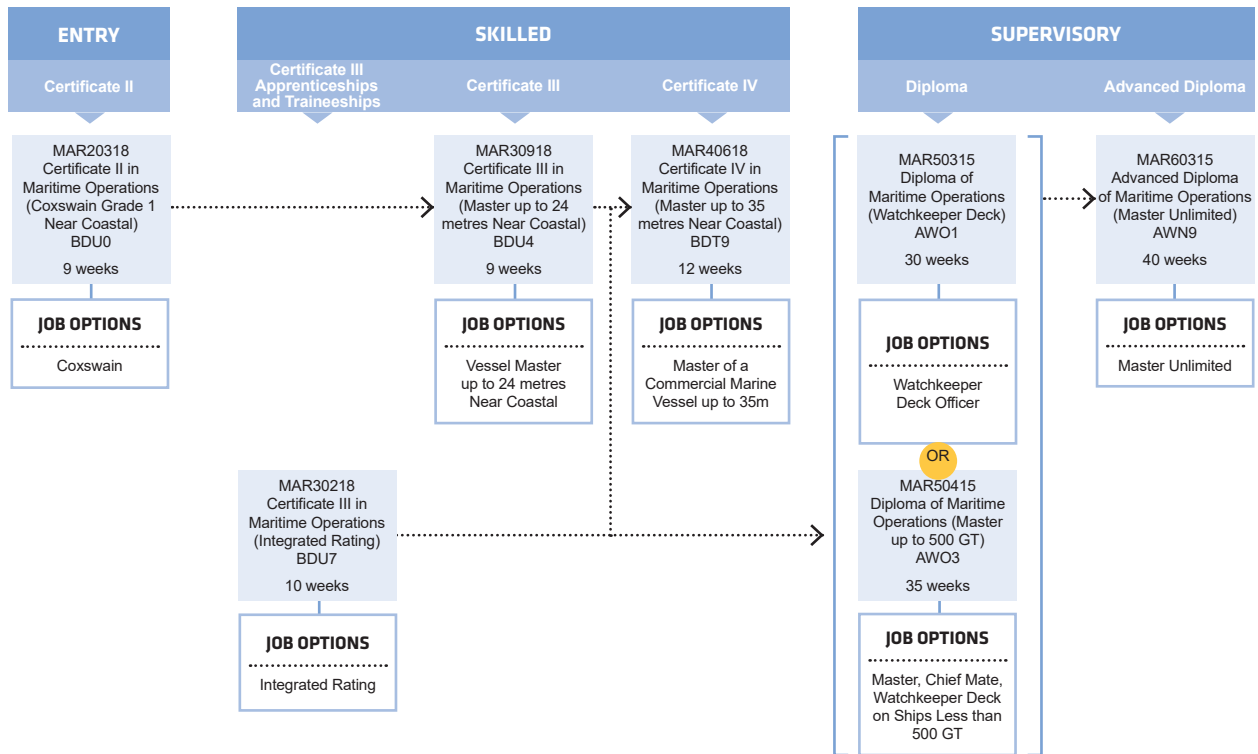

course search

apply and enrol

PATHWAYS PILOT STUDIES

PATHWAYS CABIN CREW

PATHWAYS AIRCRAFT MAINTENANCE

PATHWAYS

MARITIME OPERATIONS - MASTER AND DECK

SKILL SET

We also offer skill sets as part of this pathway. Skill sets are a combination of nationally accredited units to help you upskill, meet a specific set of skills for industry and they also count towards a full qualification if you decide to do further study. Please visit our website or contact us to check your eligibility.