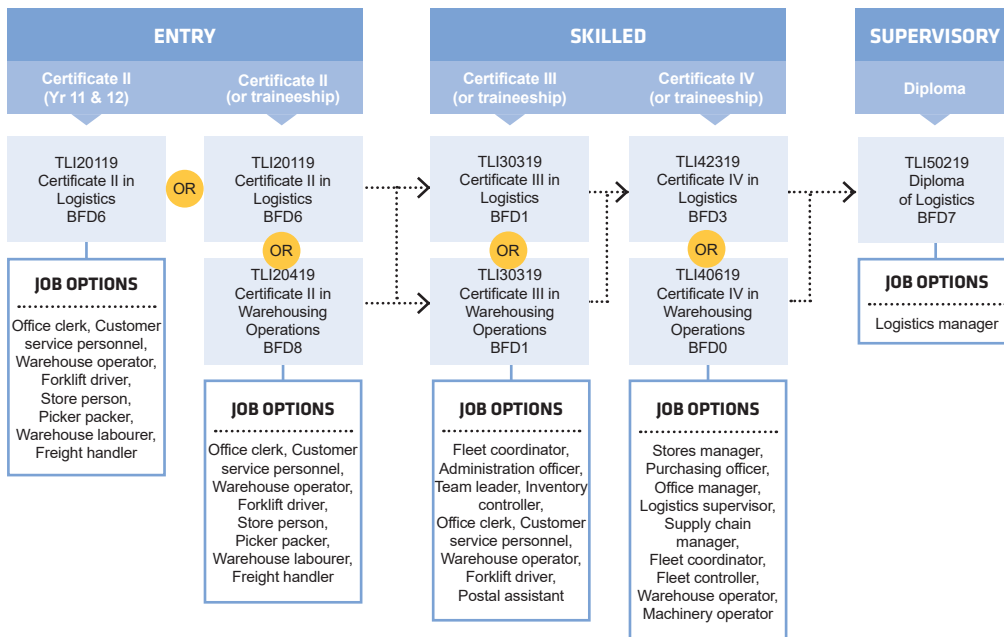

Ph: 13 64 64 Find out more about Jobs and Skills Centres at www.jobsandskills.wa.gov.au

Connect with us...

PATHWAYS LOGISTICS

PATHWAYS AQUACULTURE

SKILL SET

We also offer skill sets as part of this pathway. Skill sets are a combination of nationally accredited units to help you upskill, meet a specific set of skills for industry and they also count towards a full qualification if you decide to do further study. Please visit our website or contact us to check your eligibility.